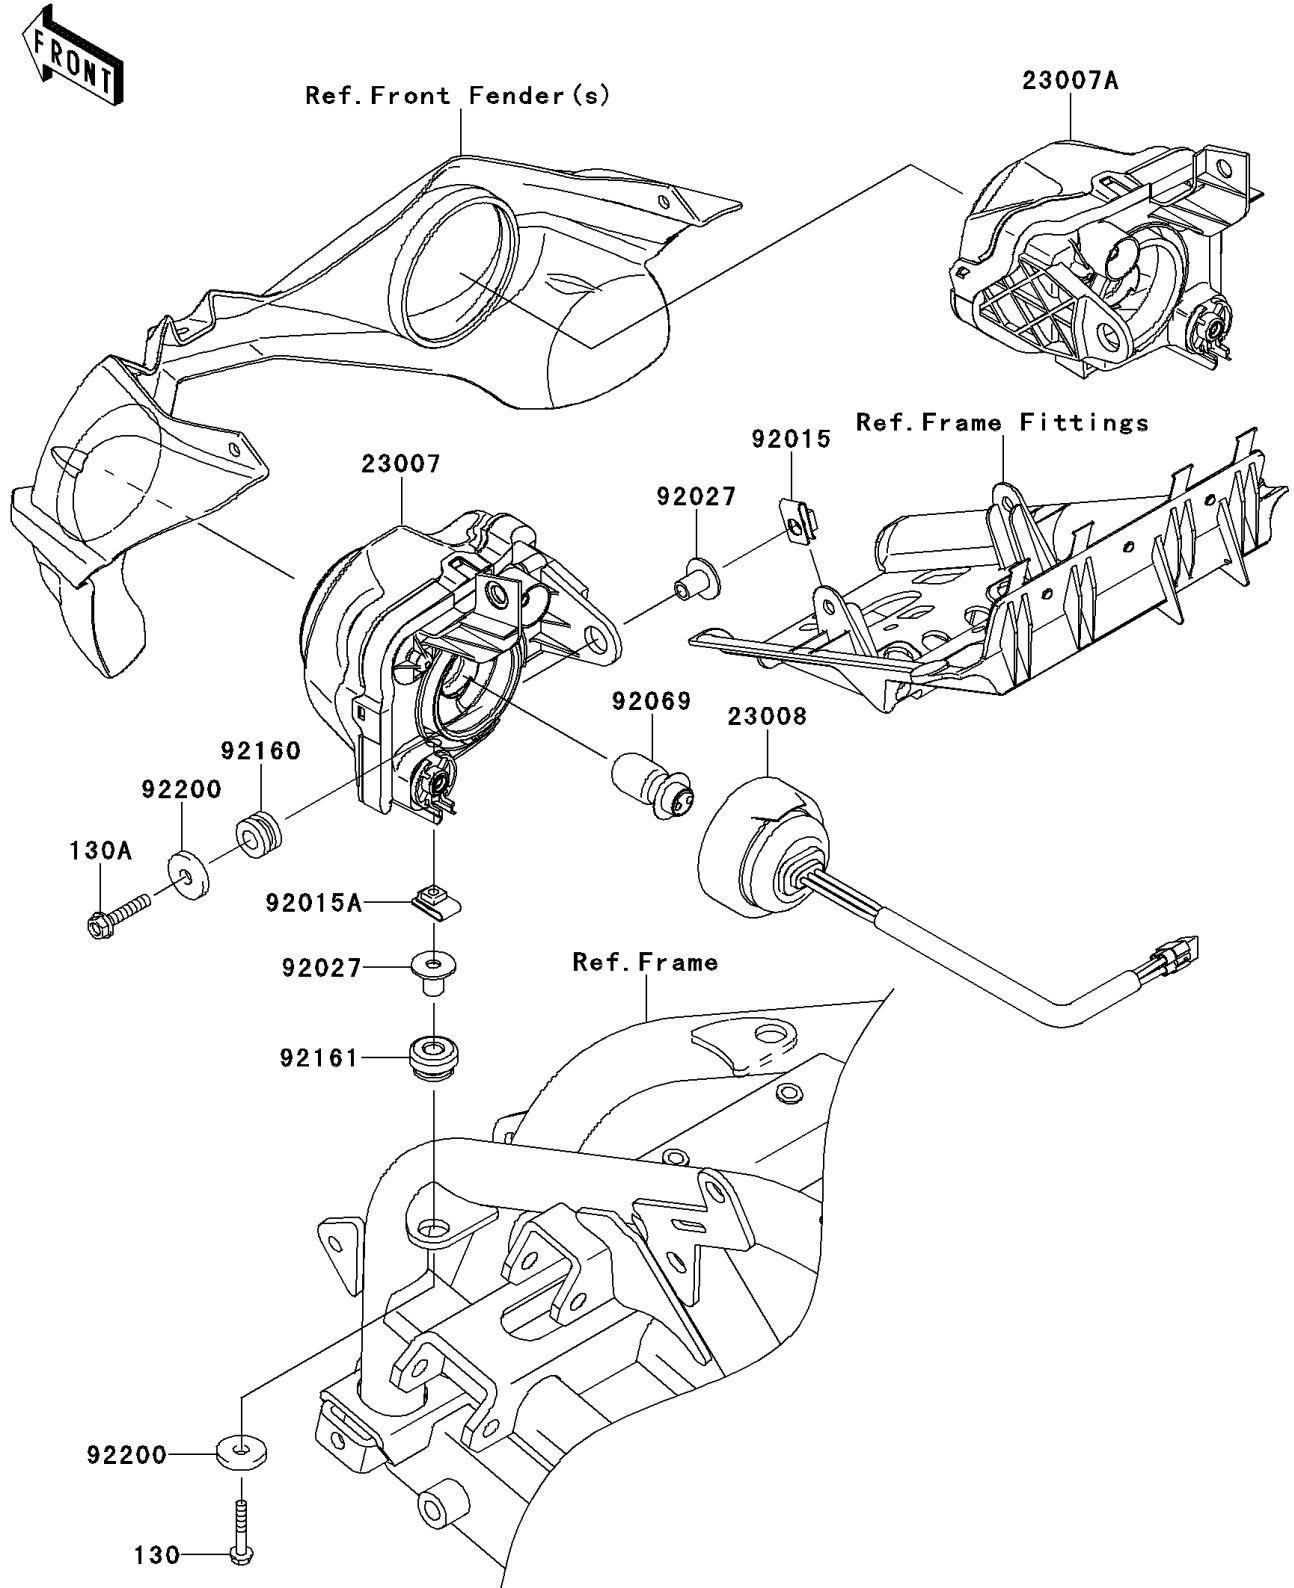

2008 KFX[®] 450R

PARTS DIAGRAM

Headlight(s)

F2710

2008 KFX[®] 450R

PARTS LIST

Headlight(s)

Kawasaki

Let the Good Times Roll[®]

ITEM NAME

PART NUMBER

QUANTITY
