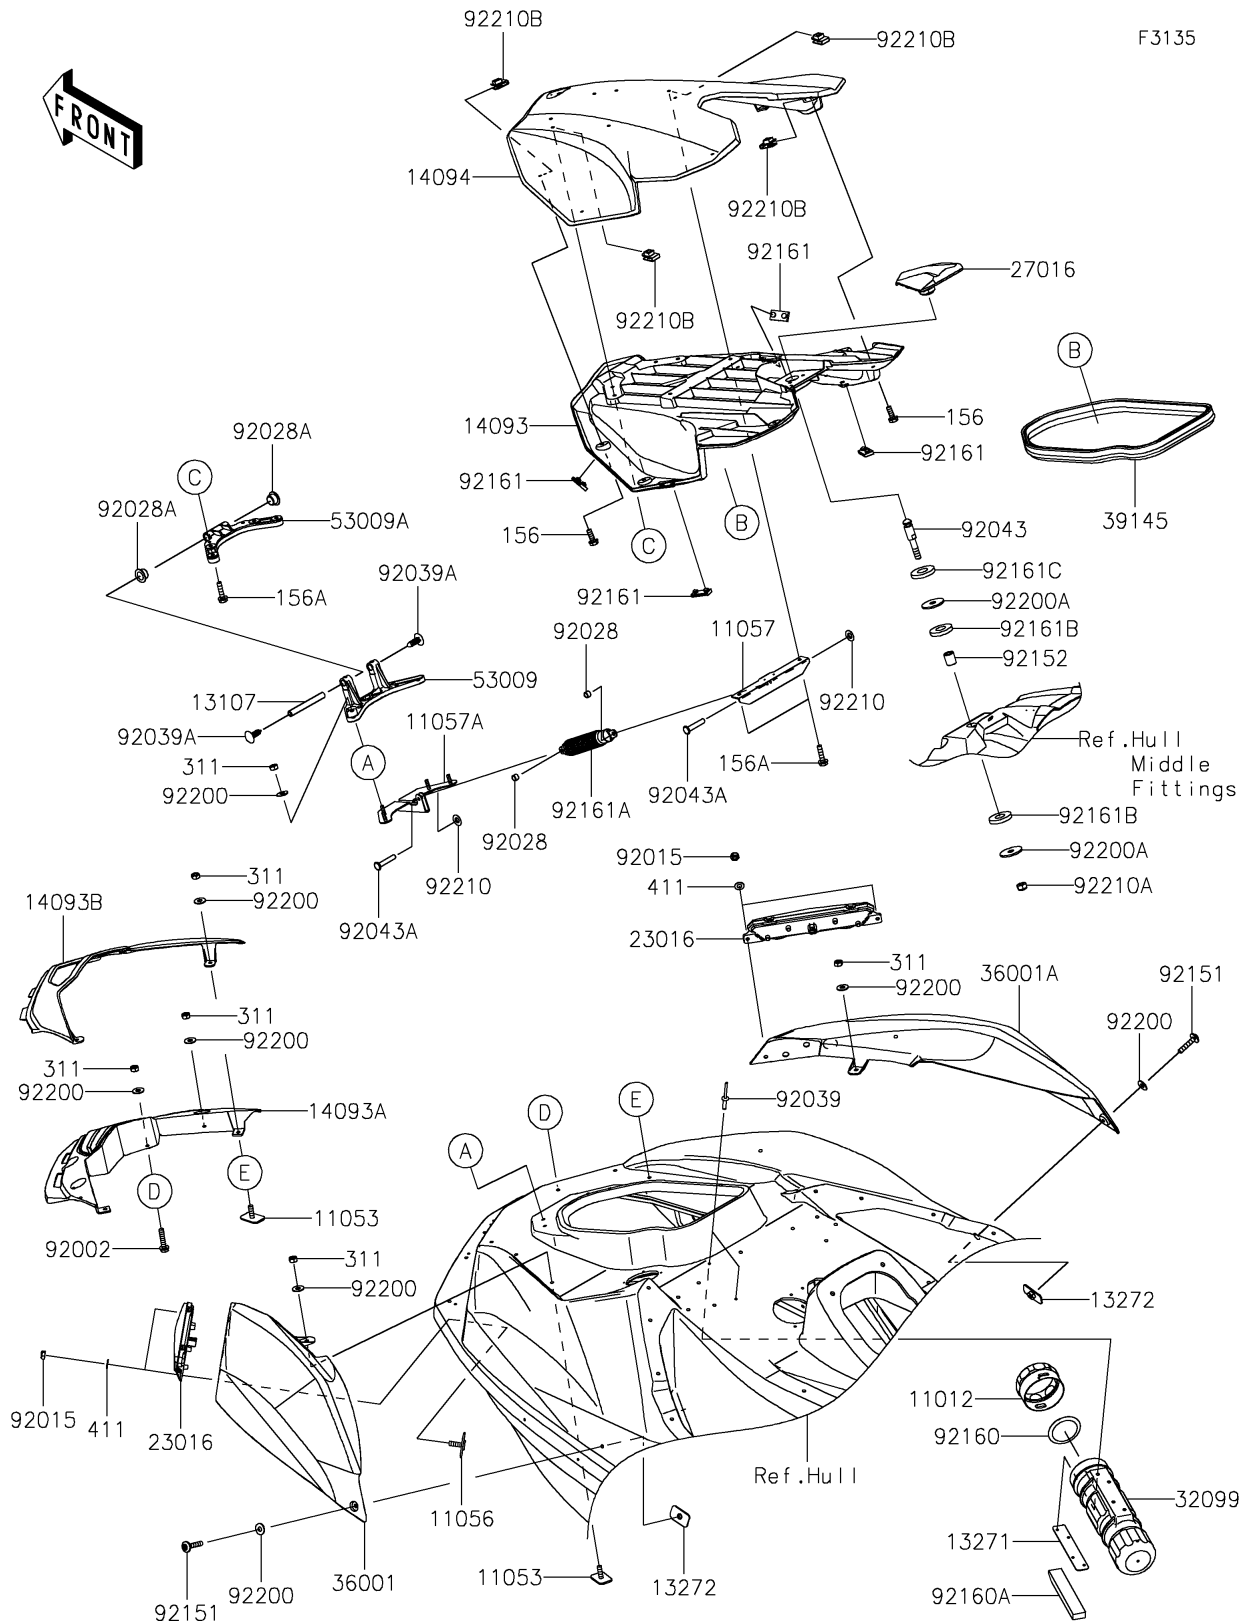

2025 JET SKI® ULTRA® 160LX-S ANGLER

PARTS DIAGRAM Hull Front Fittings

2025 JET SKI® ULTRA® 160LX-S ANGLER

Kawasaki
Let the Good Times Roll®

PARTS LIST

Hull Front Fittings

ITEM NAME	PART NUMBER	QUANTITY
CAP,FIRE EXTINGUISHER (Ref # 11012)	11012-3766	1
BRACKET (Ref # 11053)	11053-3776	6
BRACKET (Ref # 11056)	11056-3724	4
BRACKET (Ref # 11057)	11057-7383	1
BRACKET (Ref # 11057A)	11057-7389	1
SHAFT,FRONT HINGE (Ref # 13107)	13107-3802	1
PLATE,FIRE EXTINGUISHER (Ref # 13271)	13271-3775	1
PLATE (Ref # 13272)	13272-3861	2
COVER,FR HATCH,IN (Ref # 14093)	14093-1167	1
COVER,FR,TOP,INNER (Ref # 14093A)	14093-1170	1
COVER,FR,TOP,T.GREEN (Ref # 14093B)	14093-1288-42S	1
COVER,FR HATCH,M.C.GRAY (Ref # 14094)	14094-0267-57B	1
LAMP-ASSY,LED,CLEAR (Ref # 23016)	23016-0677	2
LOCK-ASSY,HATCH (Ref # 27016)	27016-0101	1
CASE,FIRE EXTINGUISHER (Ref # 32099)	32099-3769	1
COVER-SIDE,FR,LH,C.WHITE (Ref # 36001)	36001-0747-57Z	1
COVER-SIDE,FR,RH,C.WHITE (Ref # 36001A)	36001-0748-57Z	1
TRIM-SEAL,FR HATCH,IN (Ref # 39145)	39145-0776	1
HINGE,DECK SIDE (Ref # 53009)	53009-0306	1
HINGE,HATCH SIDE (Ref # 53009A)	53009-0307	1
BOLT,6X30 (Ref # 92002)	92002-3726	2
NUT,LOCK,6MM (Ref # 92015)	92015-3766	4
BUSHING (Ref # 92028)	92028-3765	2
BUSHING (Ref # 92028A)	92028-3770	2
RIVET (Ref # 92039)	92039-3783	2
RIVET (Ref # 92039A)	92039-3788	2
PIN (Ref # 92043)	92043-0754	1
PIN,6X33 (Ref # 92043A)	92043-3748	2
BOLT,SOCKET,6X30 (Ref # 92151)	92151-1605	2