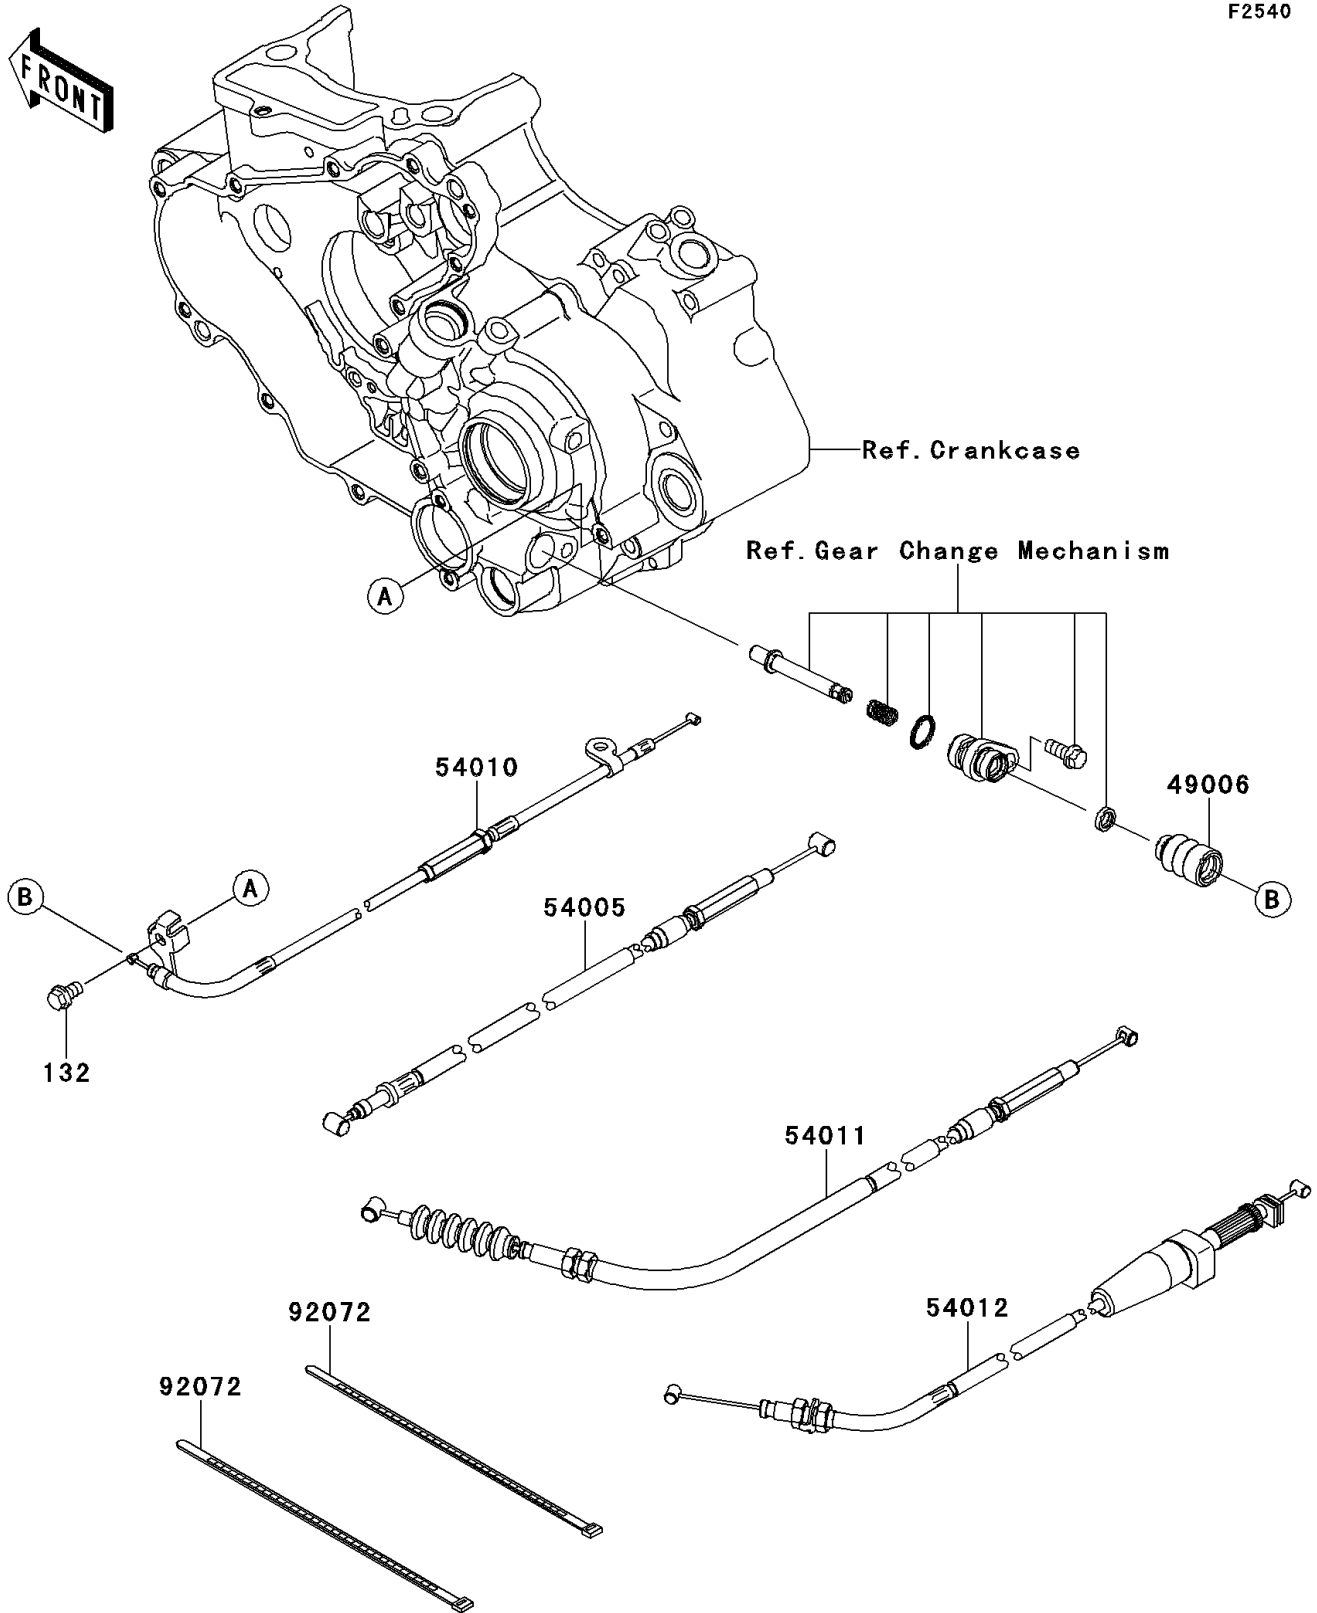

2010 KFX[®] 450R

PARTS DIAGRAM

Cables

F2540

2010 KFX[®] 450R

PARTS LIST

Cables

Kawasaki

Let the Good Times Roll[®]

ITEM NAME

PART NUMBER

QUANTITY
