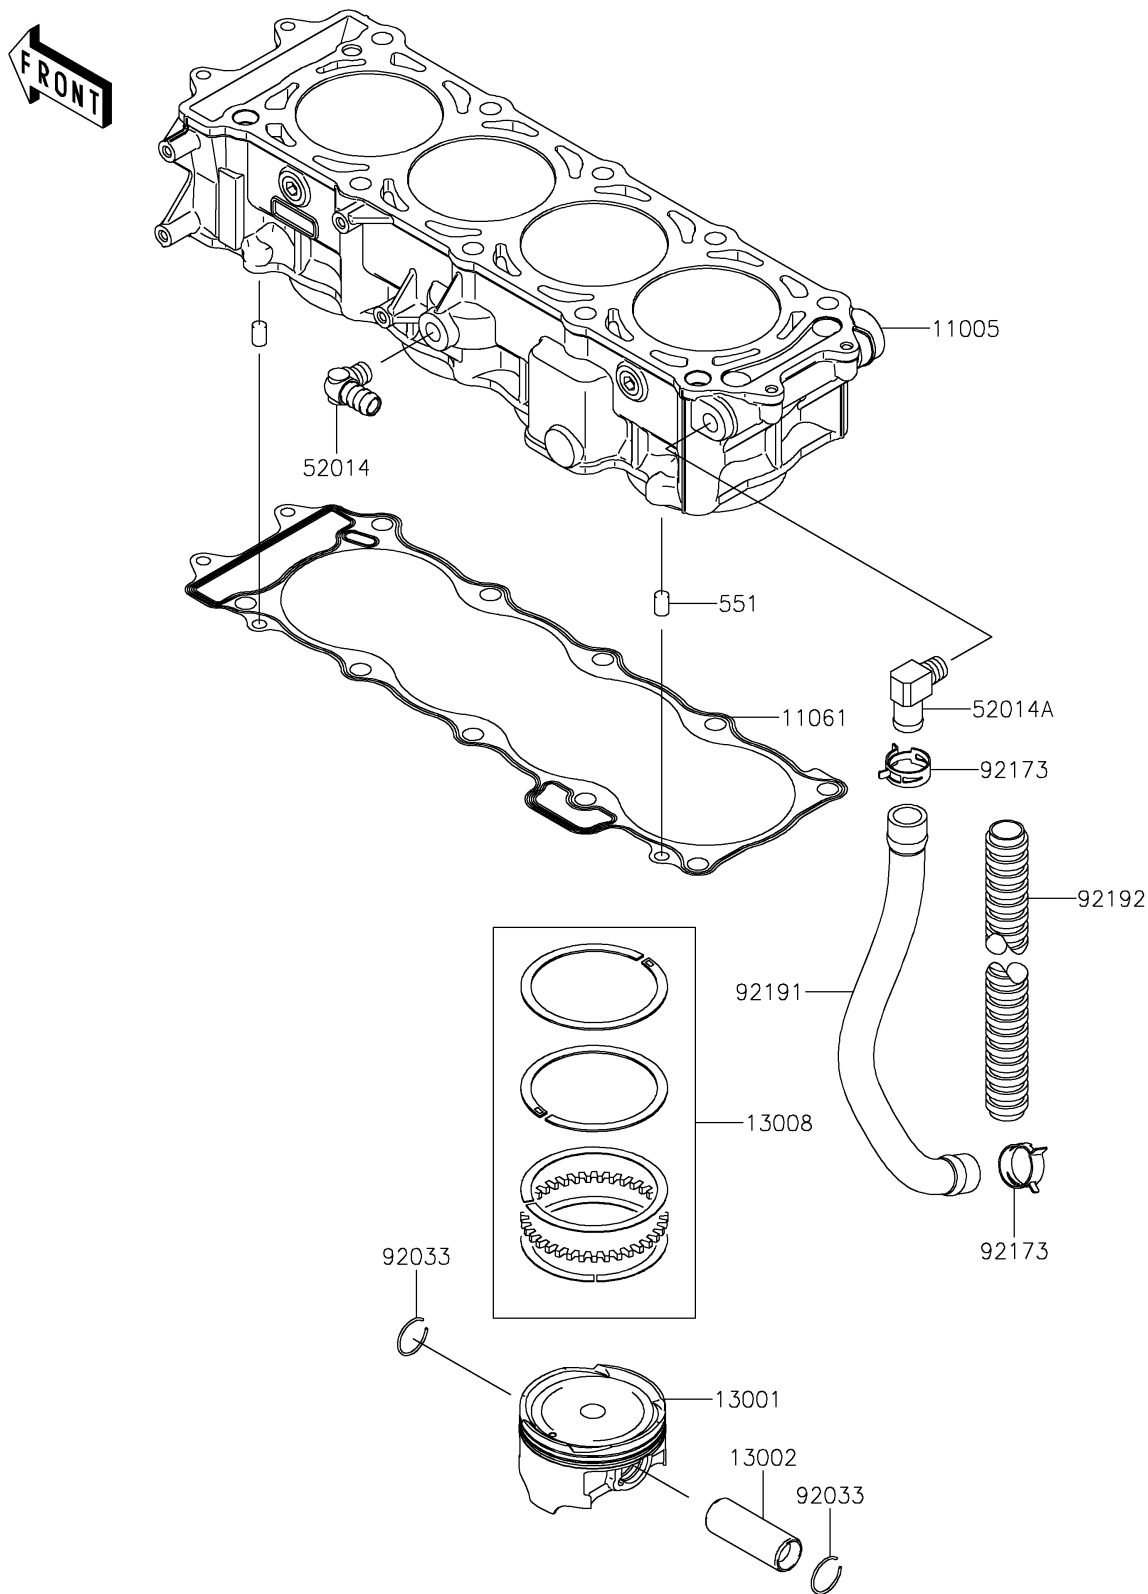

2025 JET SKI® ULTRA® 160LX-S ANGLER

PARTS DIAGRAM

Cylinder/Piston(s)

E1120

2025 JET SKI® ULTRA® 160LX-S ANGLER

Kawasaki
Let the Good Times Roll®

PARTS LIST

Cylinder/Piston(s)

ITEM NAME	PART NUMBER	QUANTITY
CYLINDER-ENGINE (Ref # 11005)	11005-0755	1
GASKET,CYLINDER BASE (Ref # 11061)	11061-3708	1
PISTON-ENGINE (Ref # 13001)	13001-3737	4
PIN-PISTON (Ref # 13002)	13002-3709	4
RING-SET-PISTON (Ref # 13008)	13008-0048	4
ELBOW (Ref # 52014)	52014-3711	1
ELBOW (Ref # 52014A)	52014-3717	1
RING-SNAP (Ref # 92033)	92033-1188	8
CLAMP (Ref # 92173)	92173-1039	2
TUBE,BREATHER (Ref # 92191)	92191-3983	1
TUBE,CORRUGATED,L=265 (Ref # 92192)	92192-1083	1
PIN-DOWEL (Ref # 551)	551R0812	2