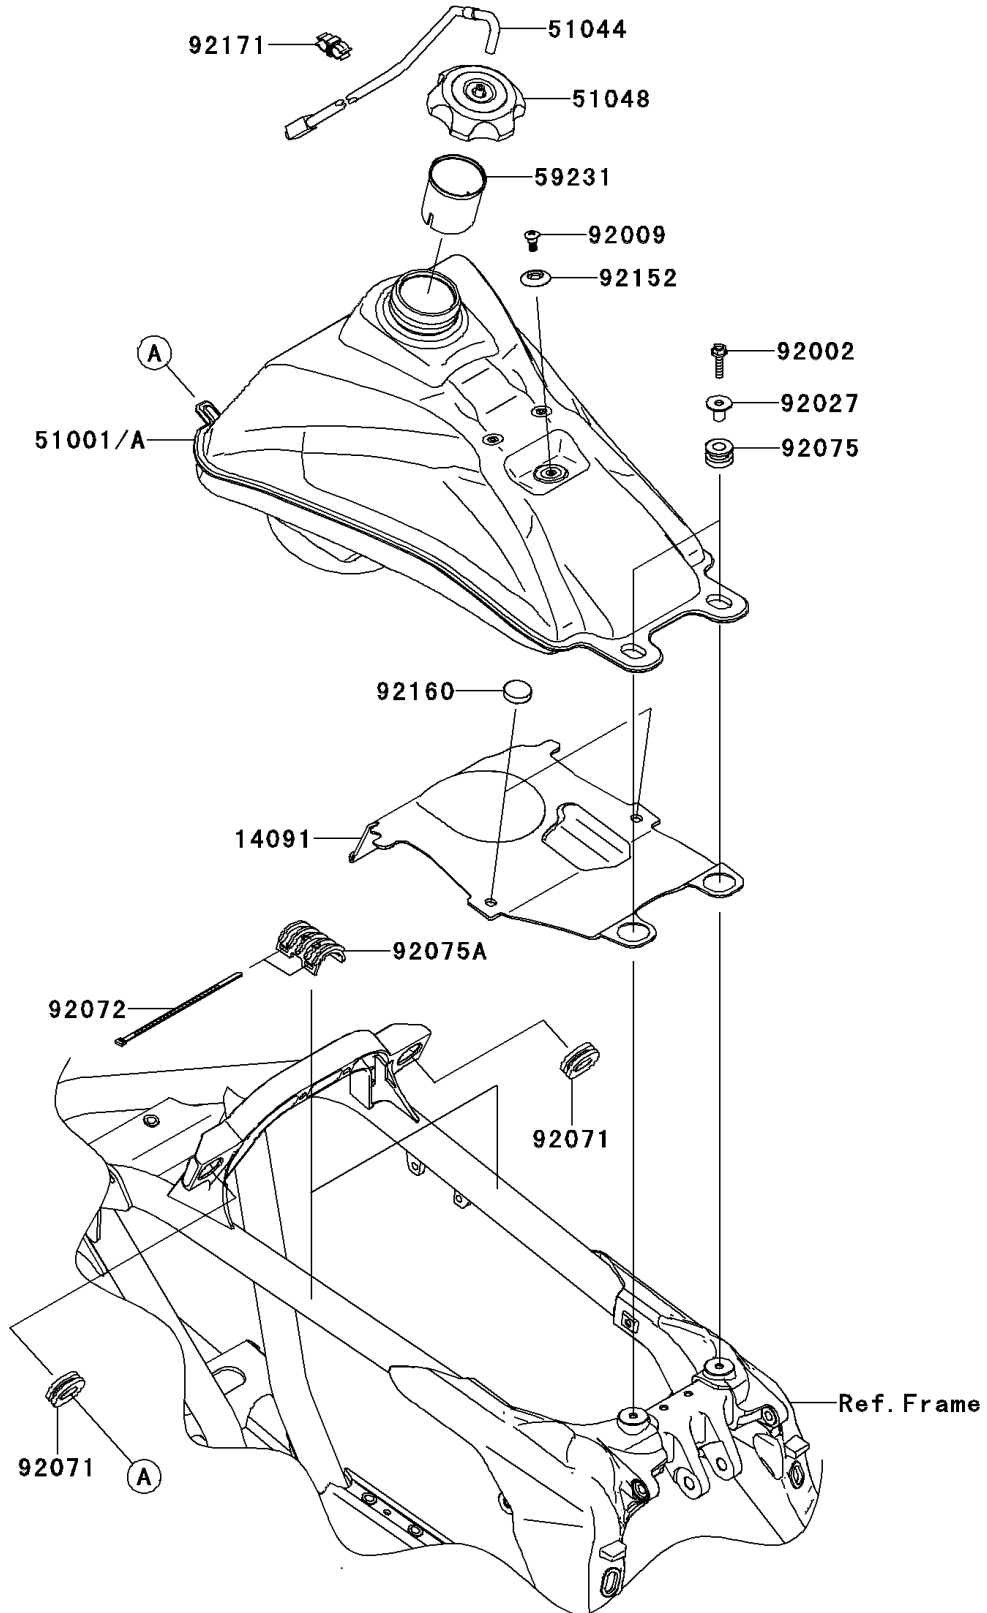

2008 KFX[®] 450R

PARTS DIAGRAM

Fuel Tank

F2410

2008 KFX[®] 450R

PARTS LIST

Fuel Tank

Kawasaki

Let the Good Times Roll[®]

ITEM NAME

PART NUMBER

QUANTITY
