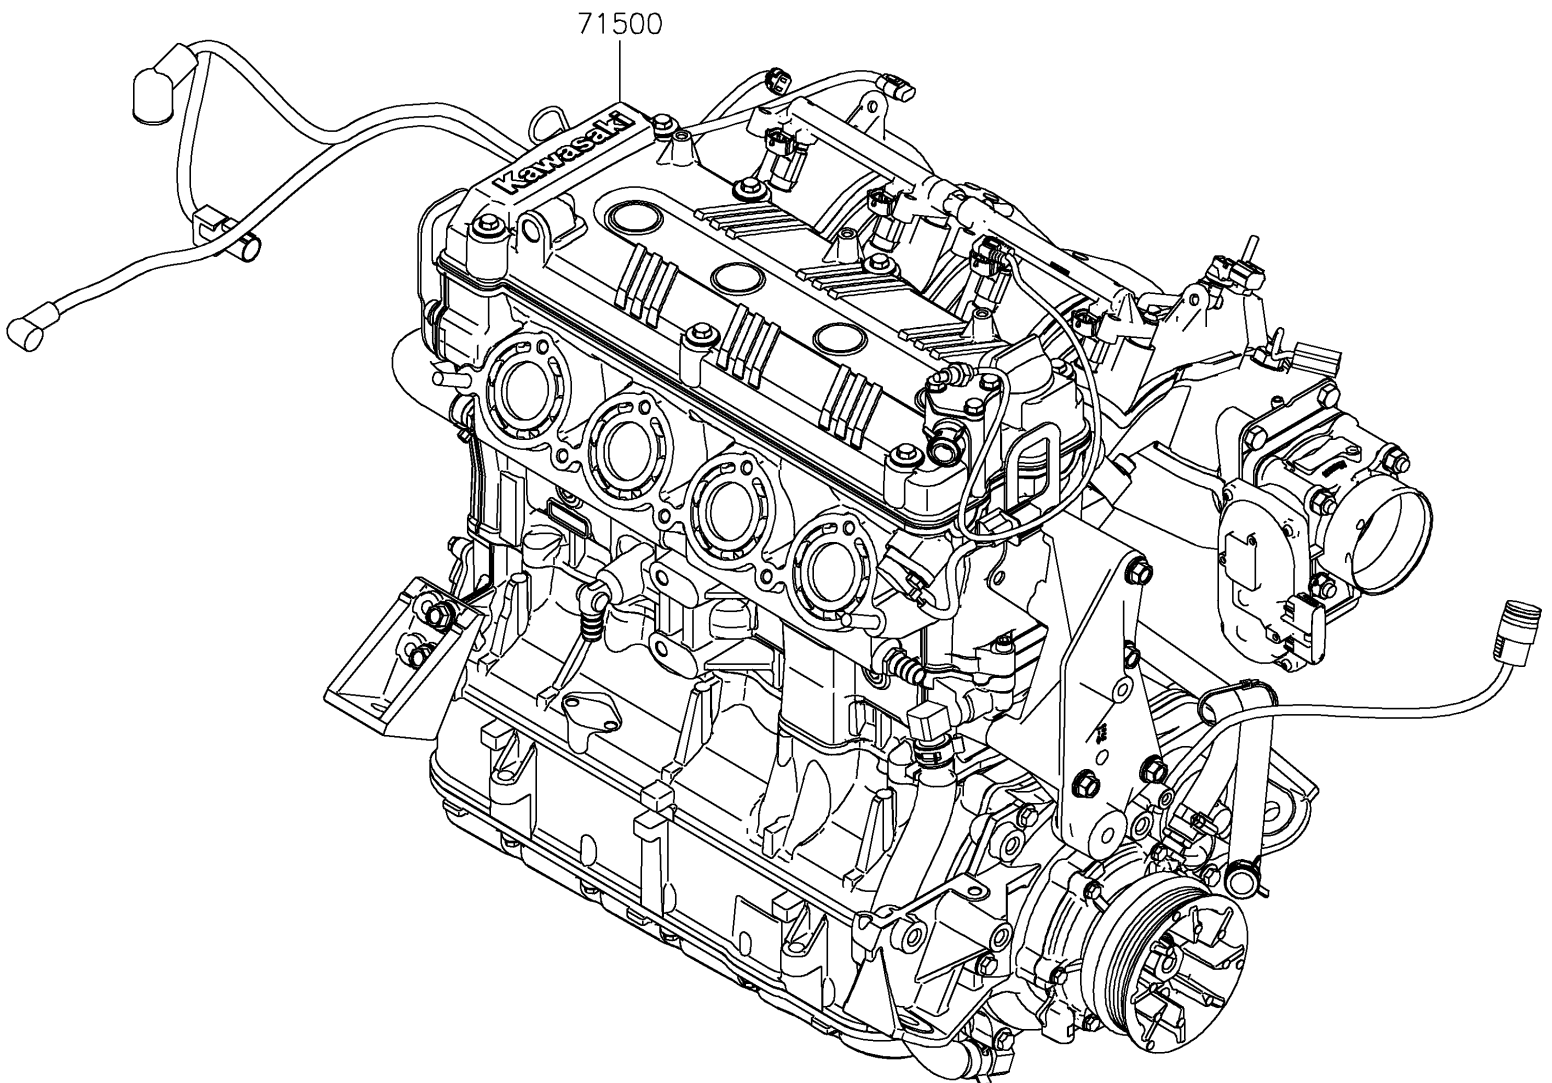

2024 JET SKI® ULTRA® 310LX-S

Kawasaki
Let the Good Times Roll®

PARTS DIAGRAM

Engine Assembly(US Market Only)

F3890

2024 JET SKI® ULTRA® 310LX-S

PARTS LIST

Engine Assembly(US Market Only)

ITEM NAME

PART NUMBER

QUANTITY
