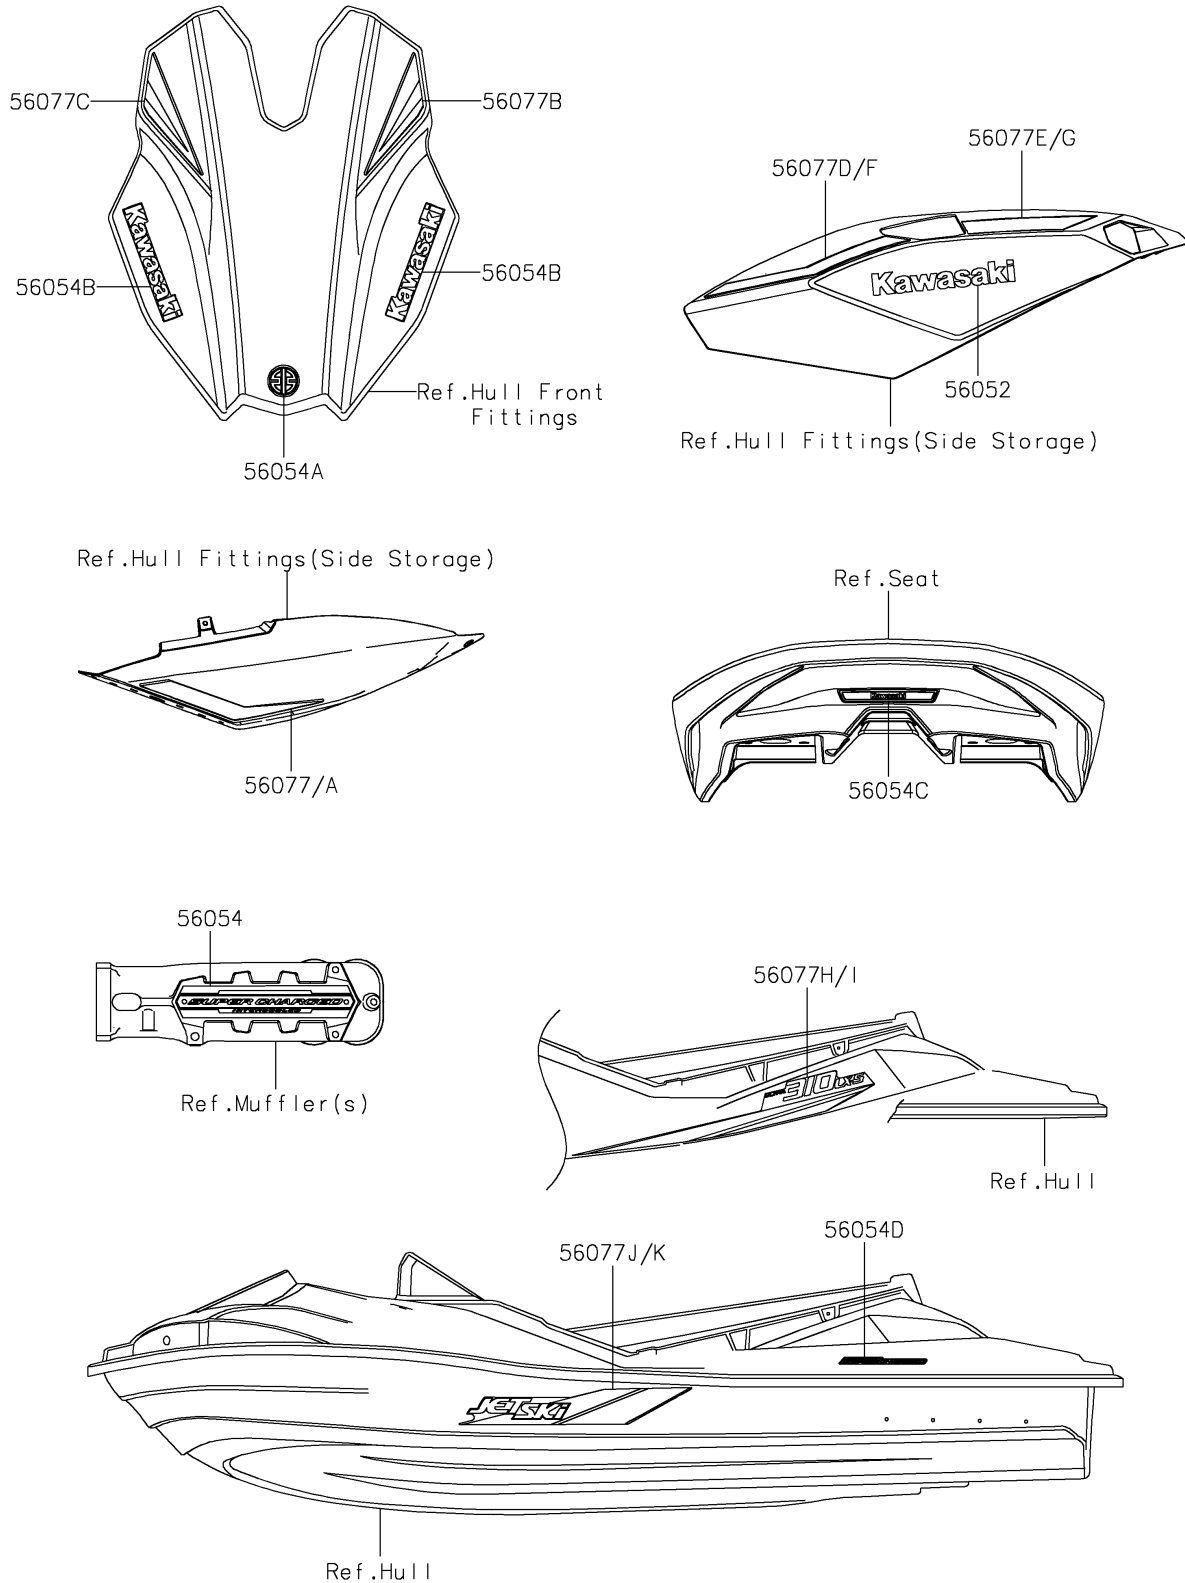

2024 JET SKI® ULTRA® 310LX-S

PARTS DIAGRAM

Decals

F3880

2024 JET SKI® ULTRA® 310LX-S

PARTS LIST

Decals

ITEM NAME	PART NUMBER	QUANTITY
-----------	-------------	----------