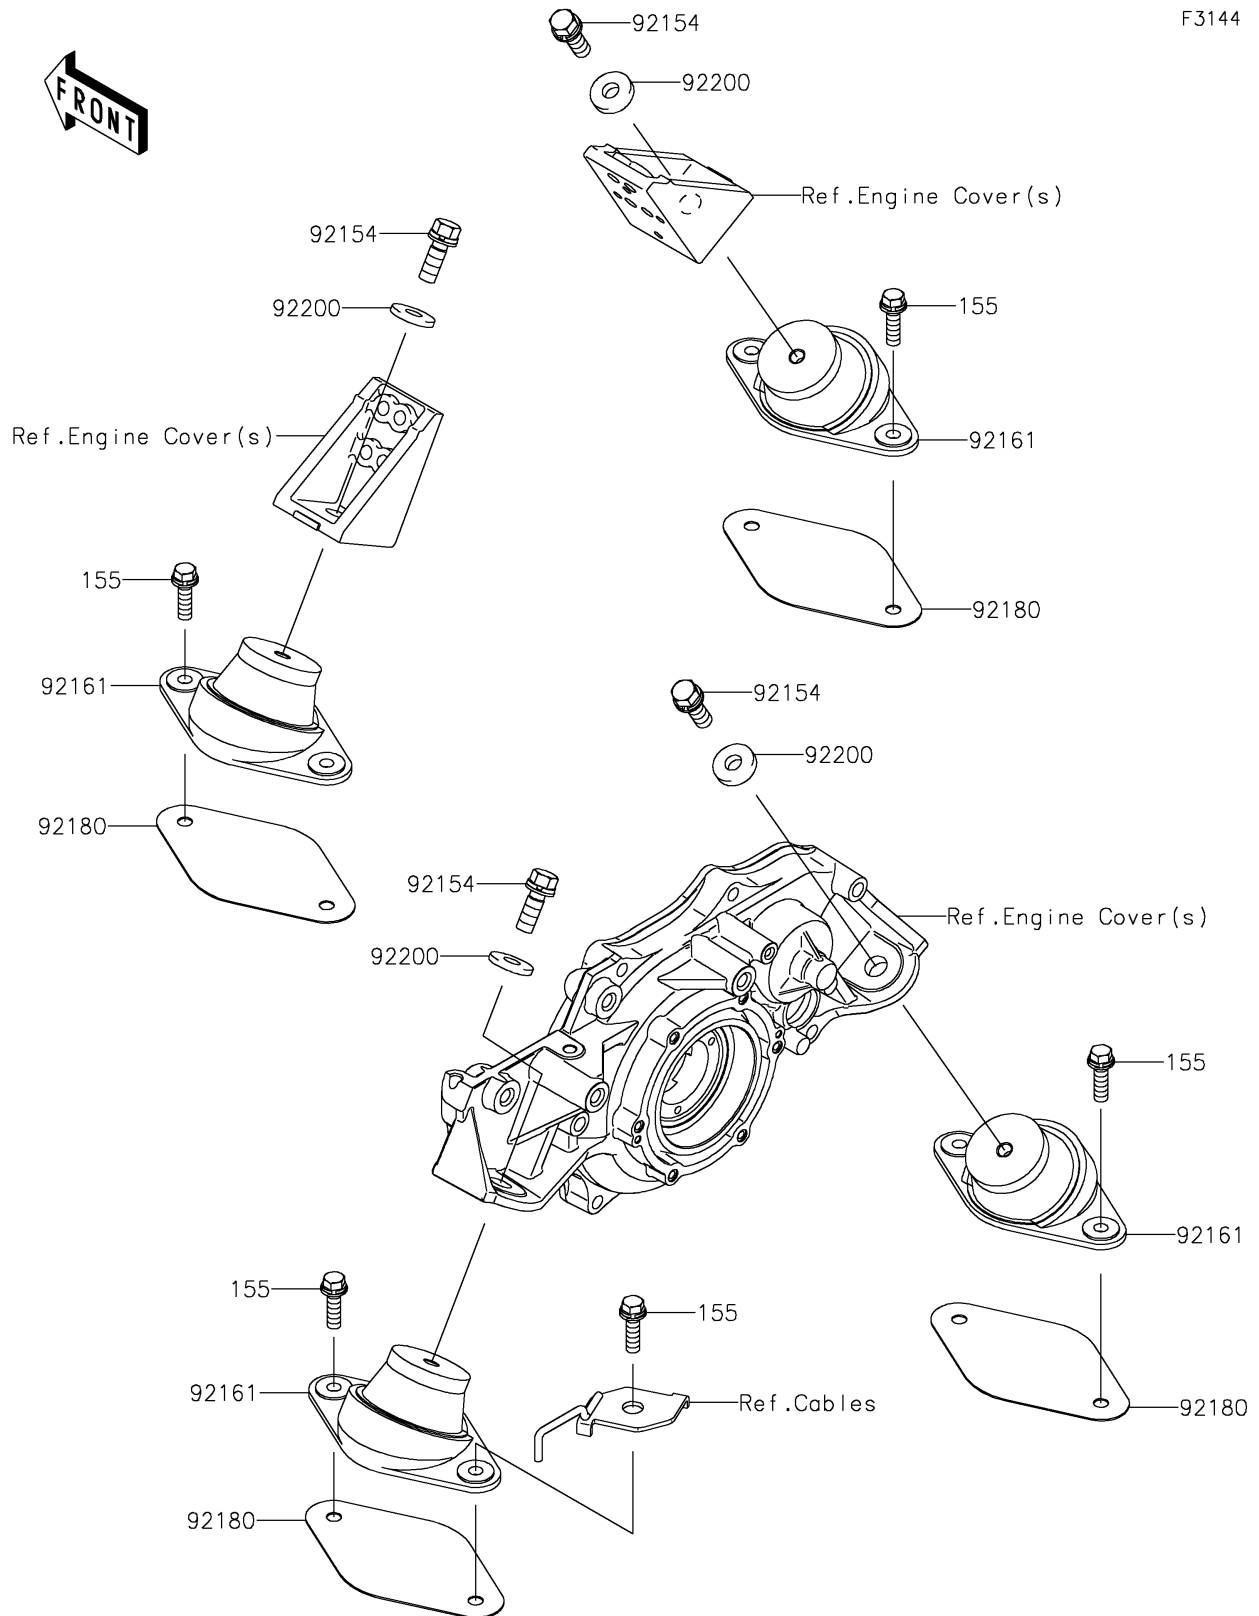

2024 JET SKI® ULTRA® 310LX-S

PARTS DIAGRAM

Engine Mount

2024 JET SKI® ULTRA® 310LX-S

PARTS LIST

Engine Mount

ITEM NAME	PART NUMBER	QUANTITY
-----------	-------------	----------