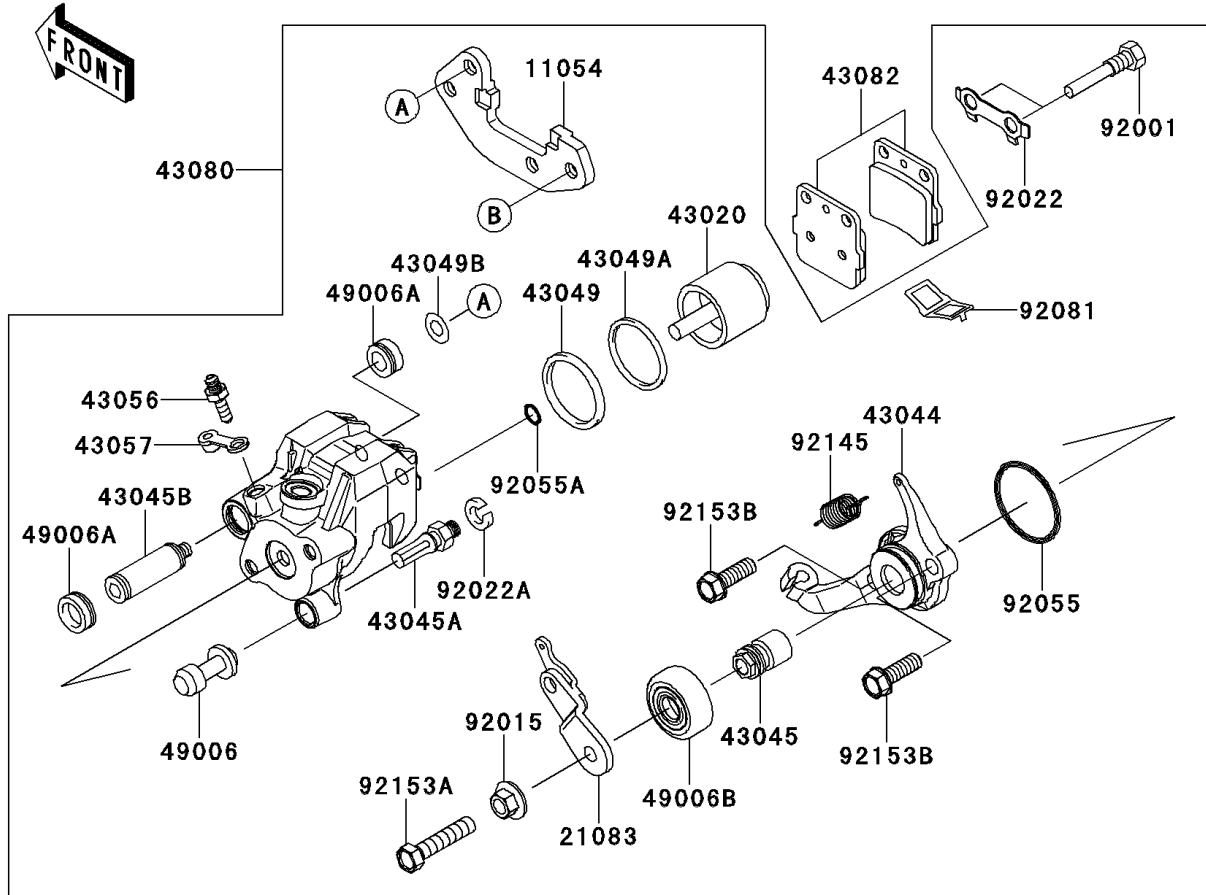

2009 KFX[®] 450R

PARTS DIAGRAM

Rear Brake

F2294

2009 KFX[®] 450R

PARTS LIST

Rear Brake

Kawasaki

Let the Good Times Roll[®]

ITEM NAME

PART NUMBER

QUANTITY
