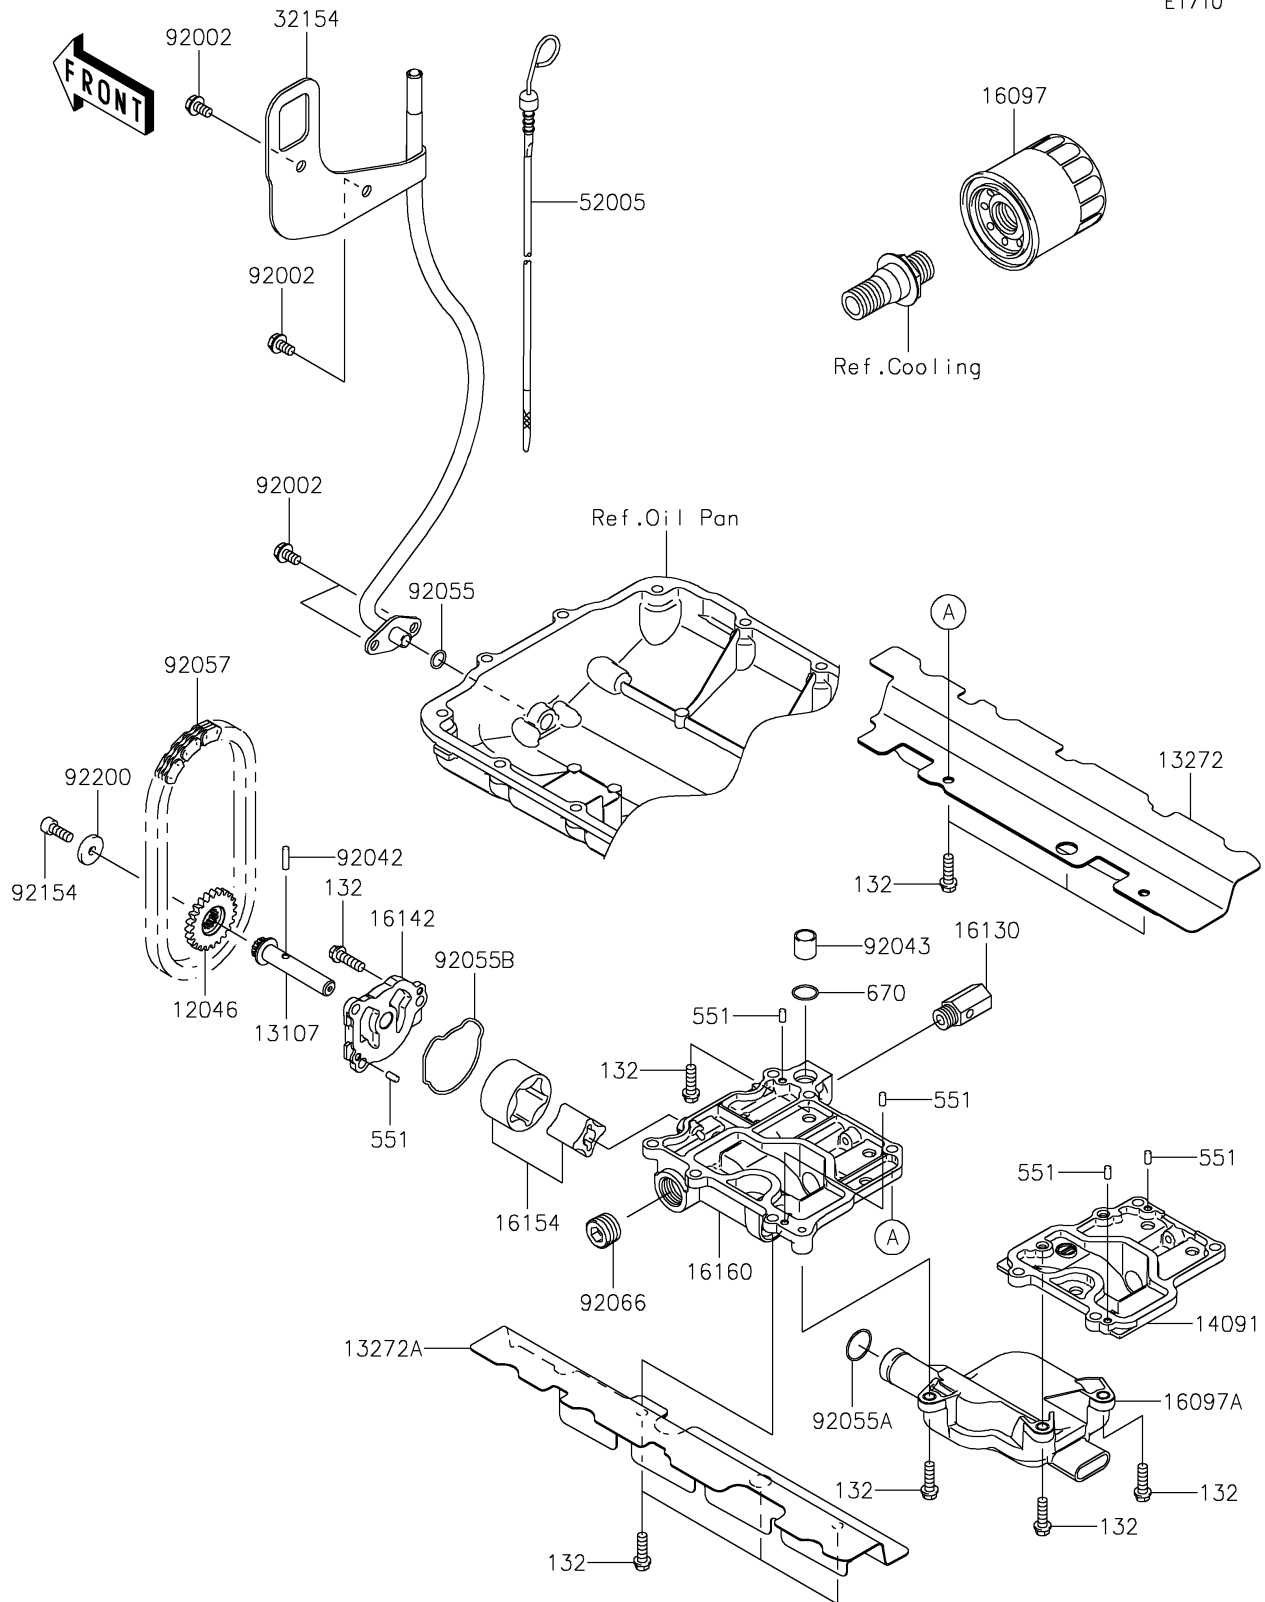

2024 JET SKI® ULTRA® 310LX-S

PARTS DIAGRAM

Oil Pump

E1710

2024 JET SKI® ULTRA® 310LX-S

PARTS LIST

Oil Pump

ITEM NAME	PART NUMBER	QUANTITY
-----------	-------------	----------
