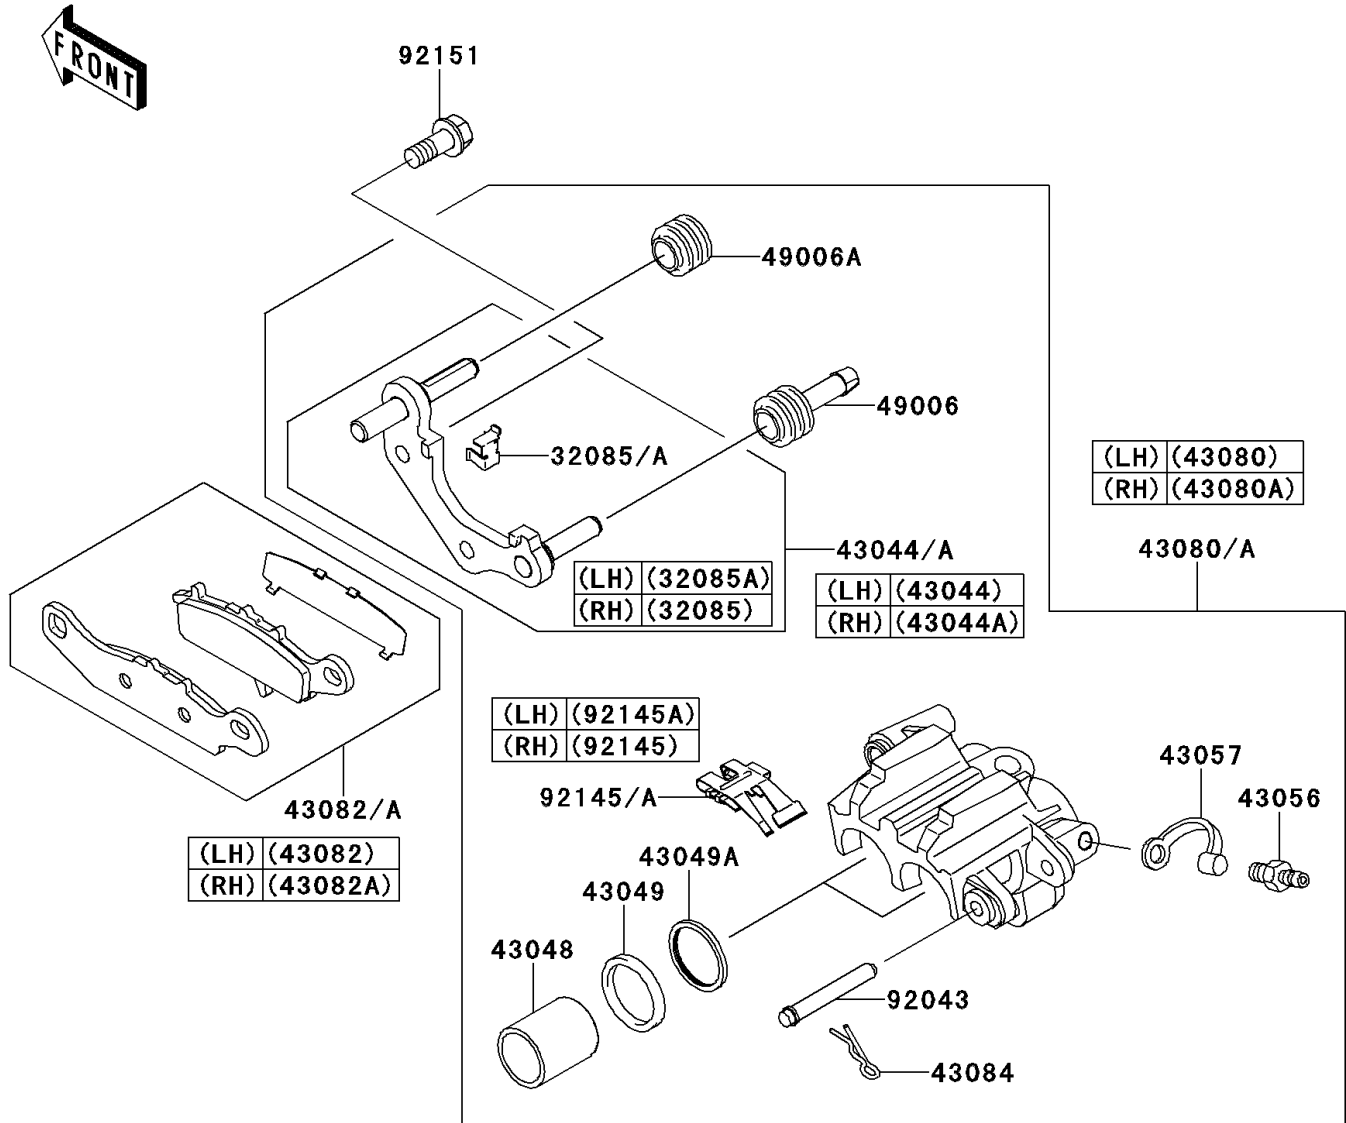

2010 KFX[®] 450R

PARTS DIAGRAM

Front Brake

F2292

2010 KFX[®] 450R

PARTS LIST

Front Brake

Kawasaki

Let the Good Times Roll[®]

ITEM NAME

PART NUMBER

QUANTITY
