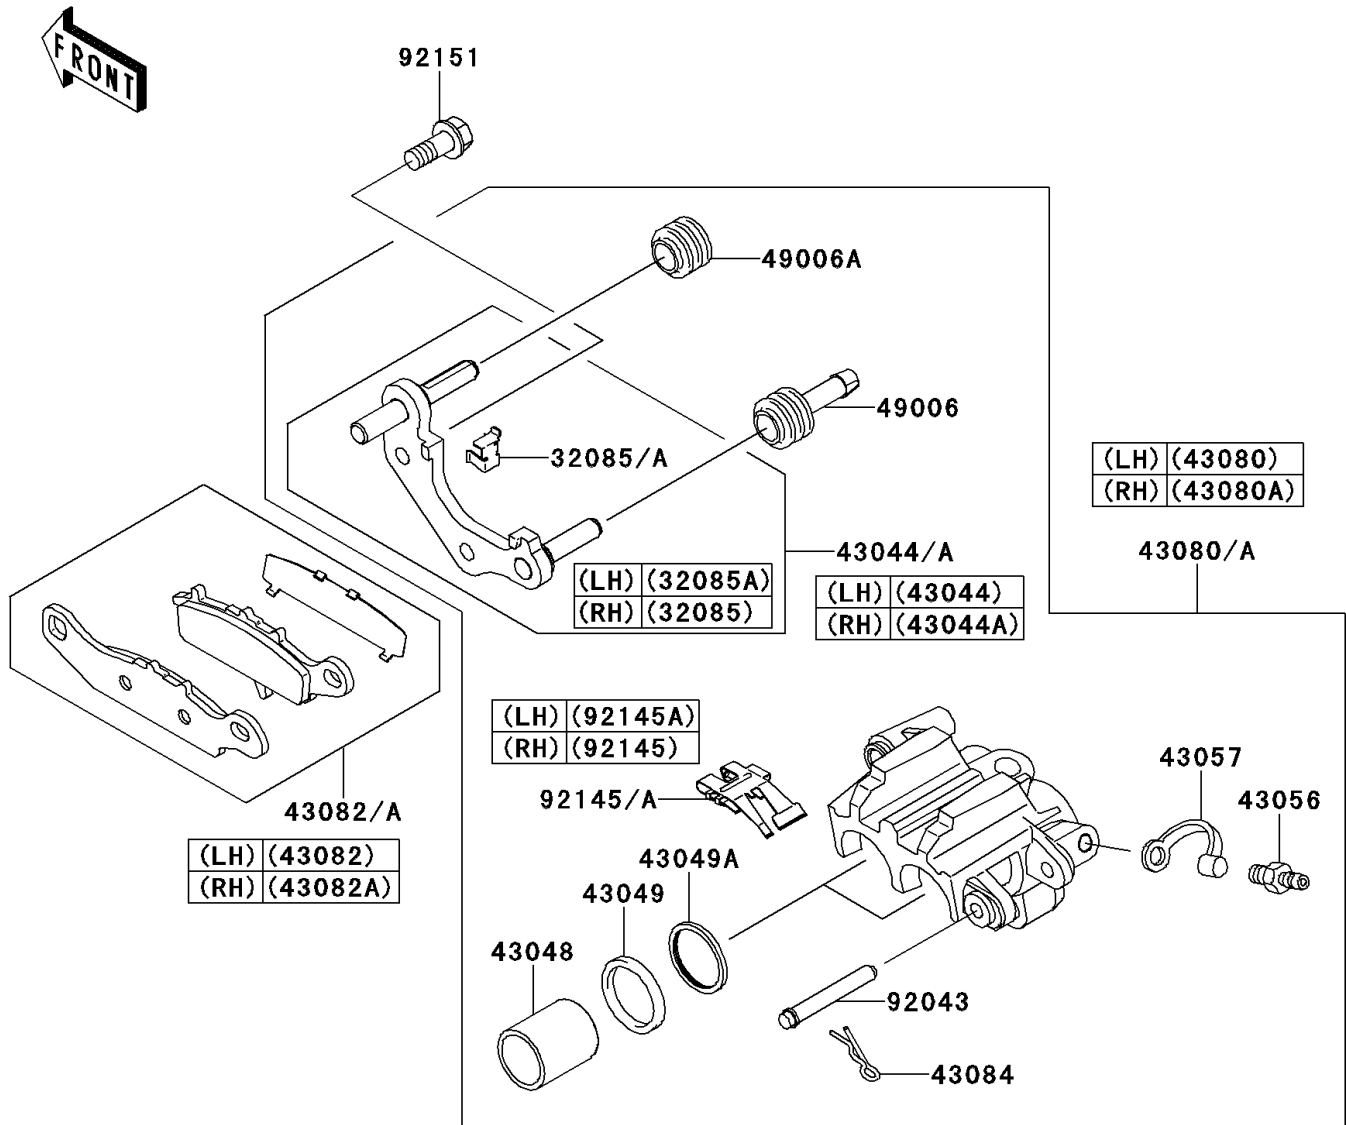

2009 KFX[®] 450R

PARTS DIAGRAM

Front Brake

F2292

2009 KFX[®] 450R

PARTS LIST

Front Brake

Kawasaki

Let the Good Times Roll[®]

ITEM NAME

PART NUMBER

QUANTITY
