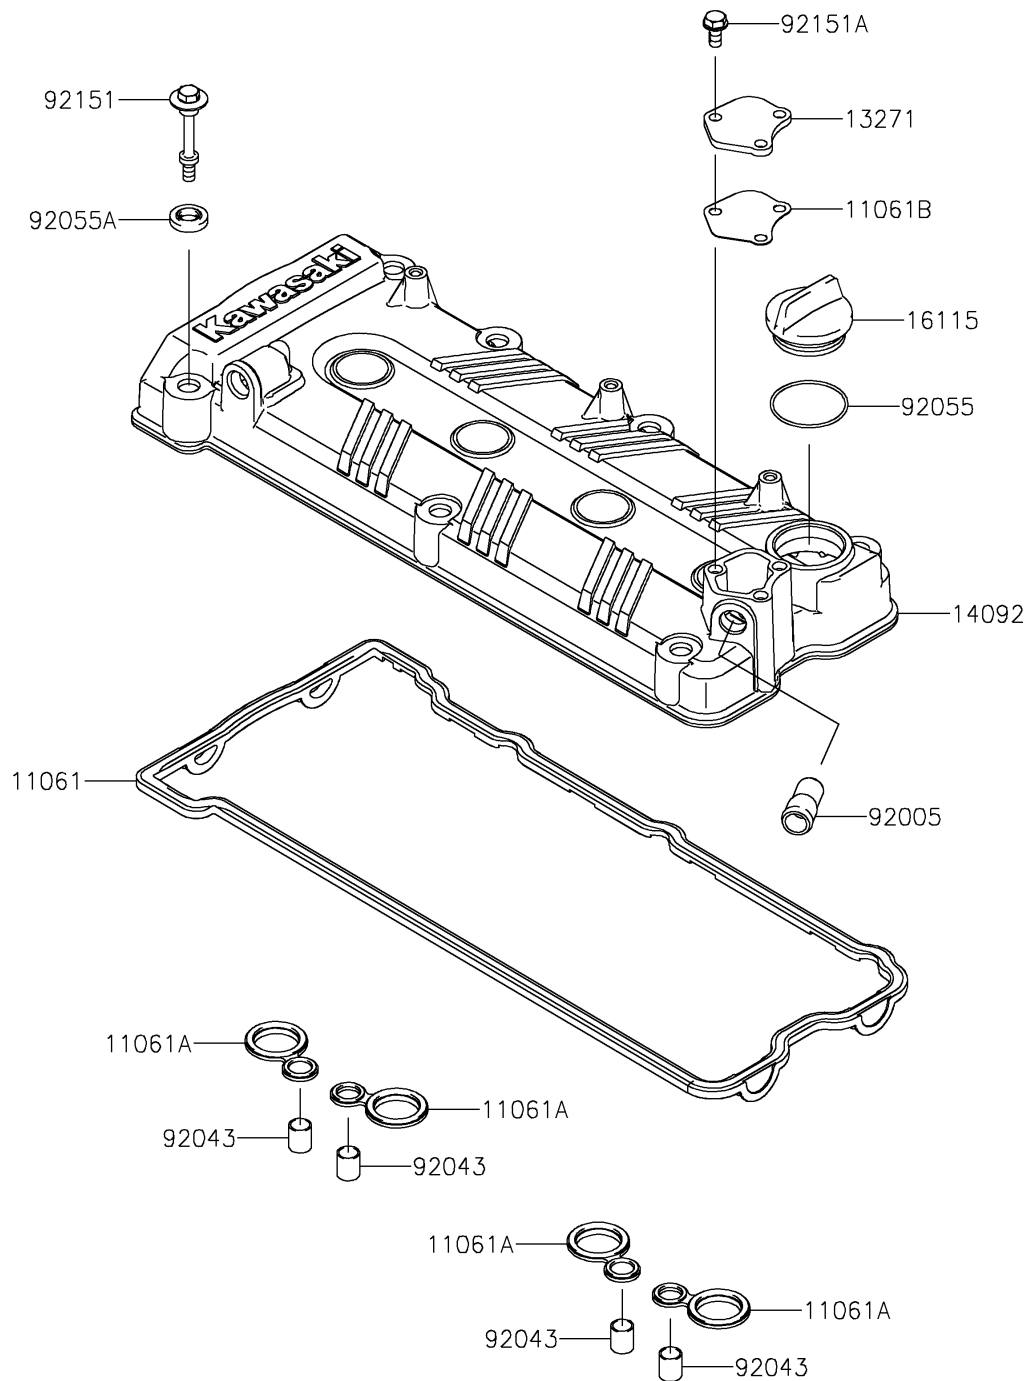

# 2024 JET SKI® ULTRA® 310LX-S

## PARTS DIAGRAM Cylinder Head Cover

E1112

## PARTS LIST

### Cylinder Head Cover

ITEM NAME	PART NUMBER	QUANTITY
-----------	-------------	----------