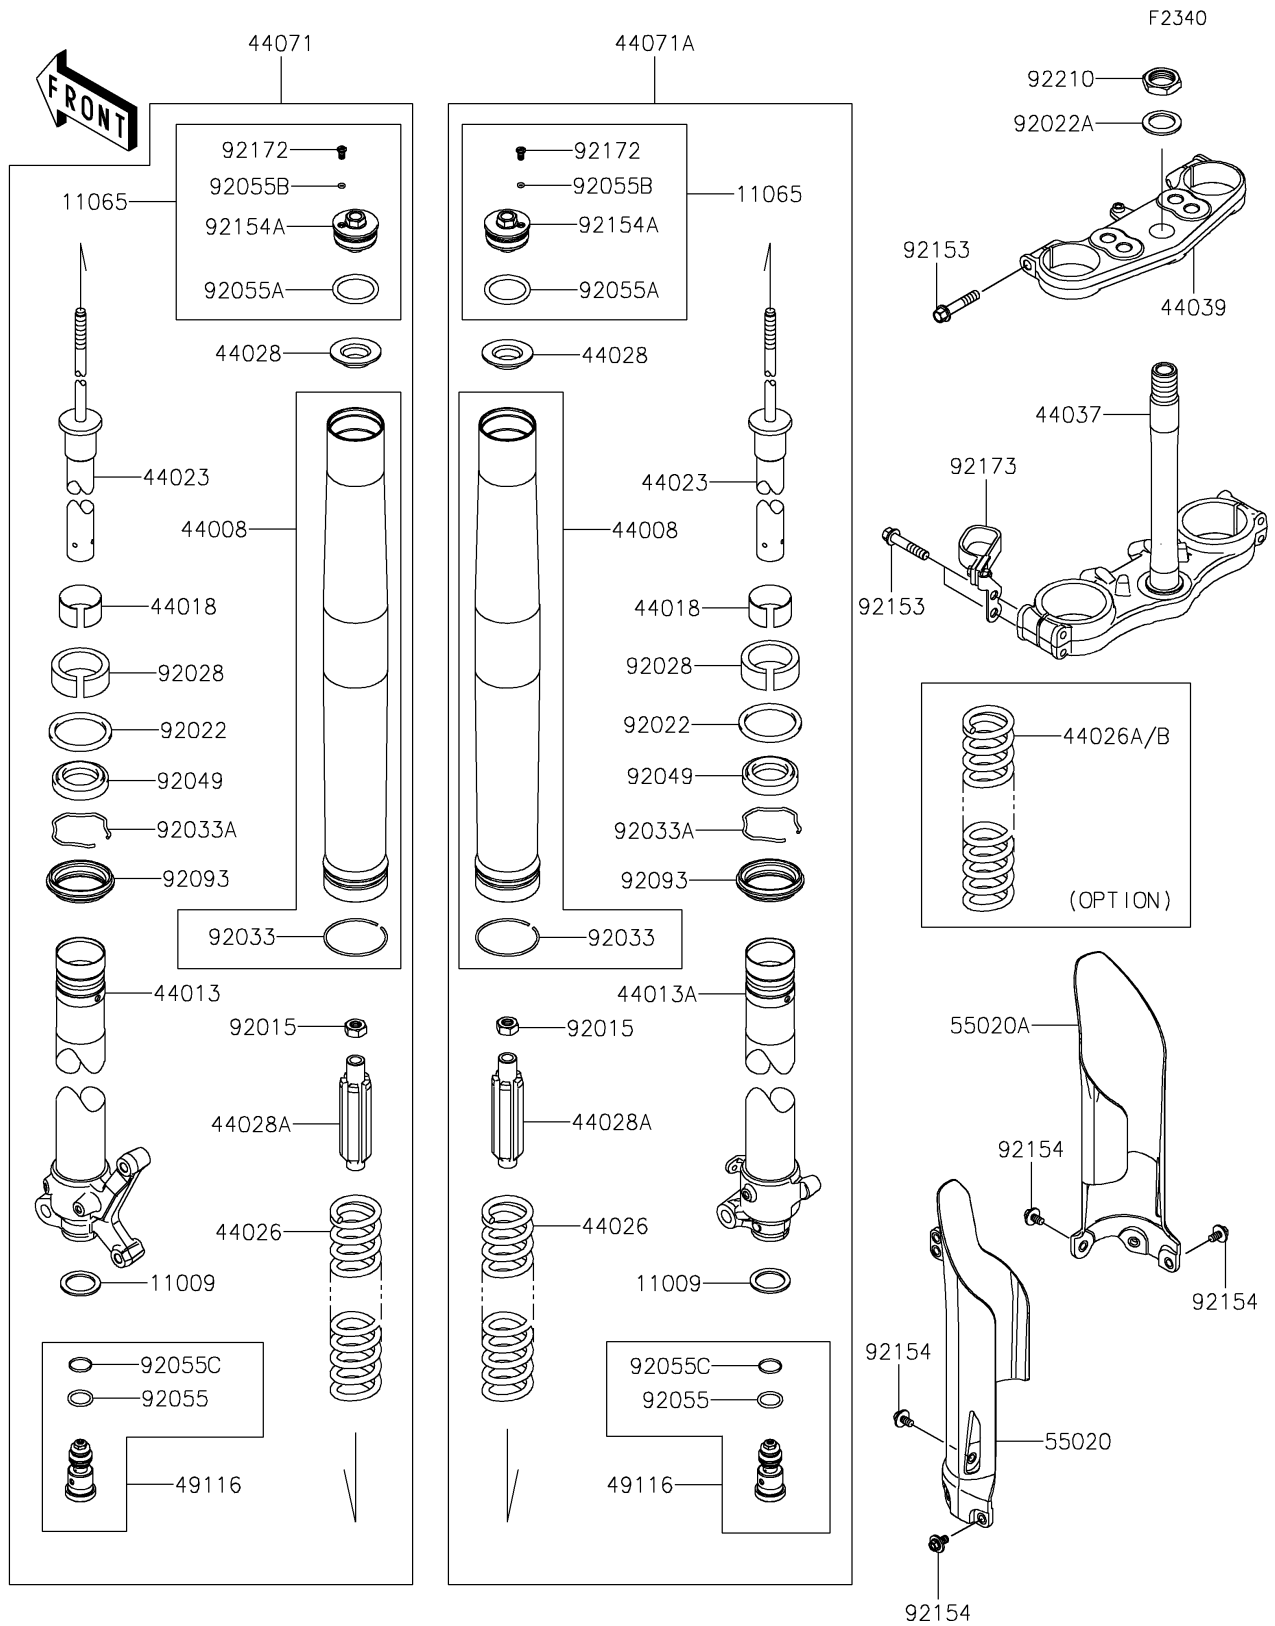

2026 KX™ 85 L

PARTS DIAGRAM

Front Fork

2026 KX™ 85 L

PARTS LIST

Front Fork

Kawasaki

Let the Good Times Roll®

ITEM NAME

PART NUMBER

QUANTITY
