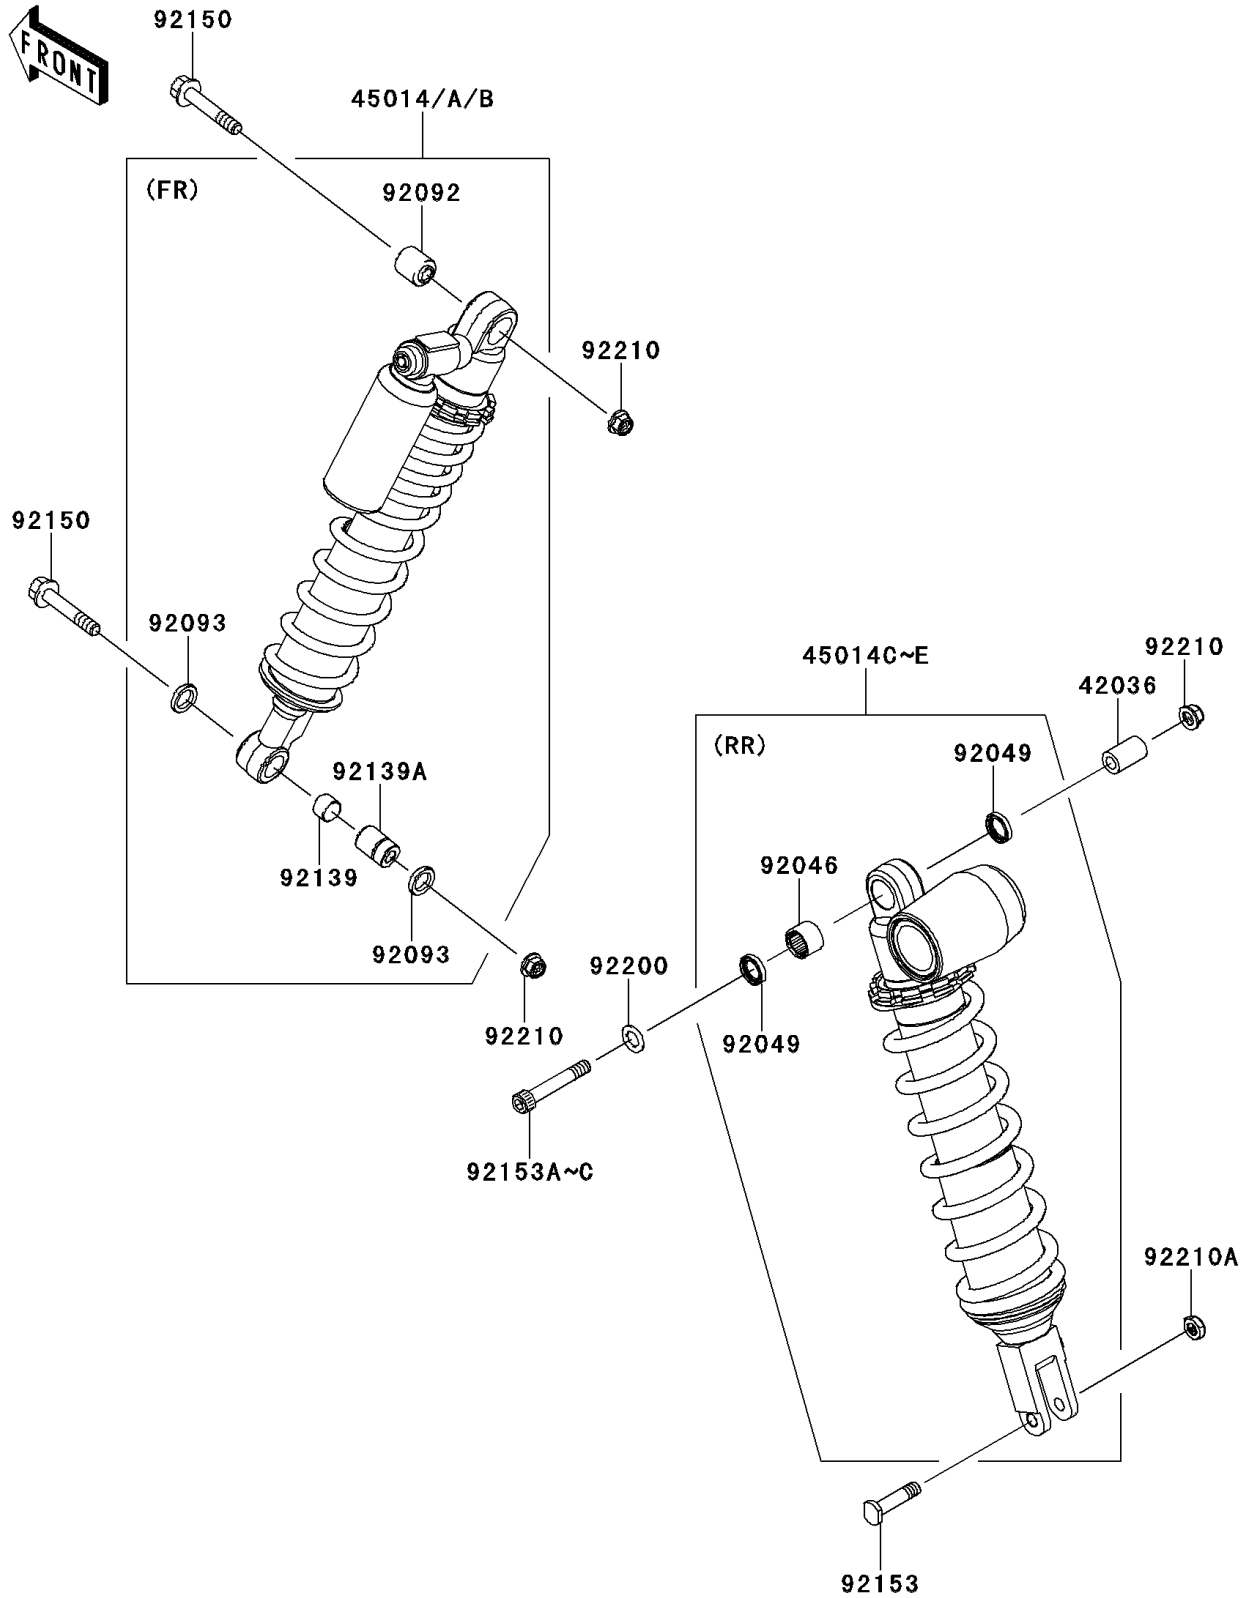

2010 KFX[®] 450R

PARTS DIAGRAM

Shock Absorber(s)

F2280

2010 KFX[®] 450R

PARTS LIST

Shock Absorber(s)

Kawasaki

Let the Good Times Roll[®]

ITEM NAME

PART NUMBER

QUANTITY
