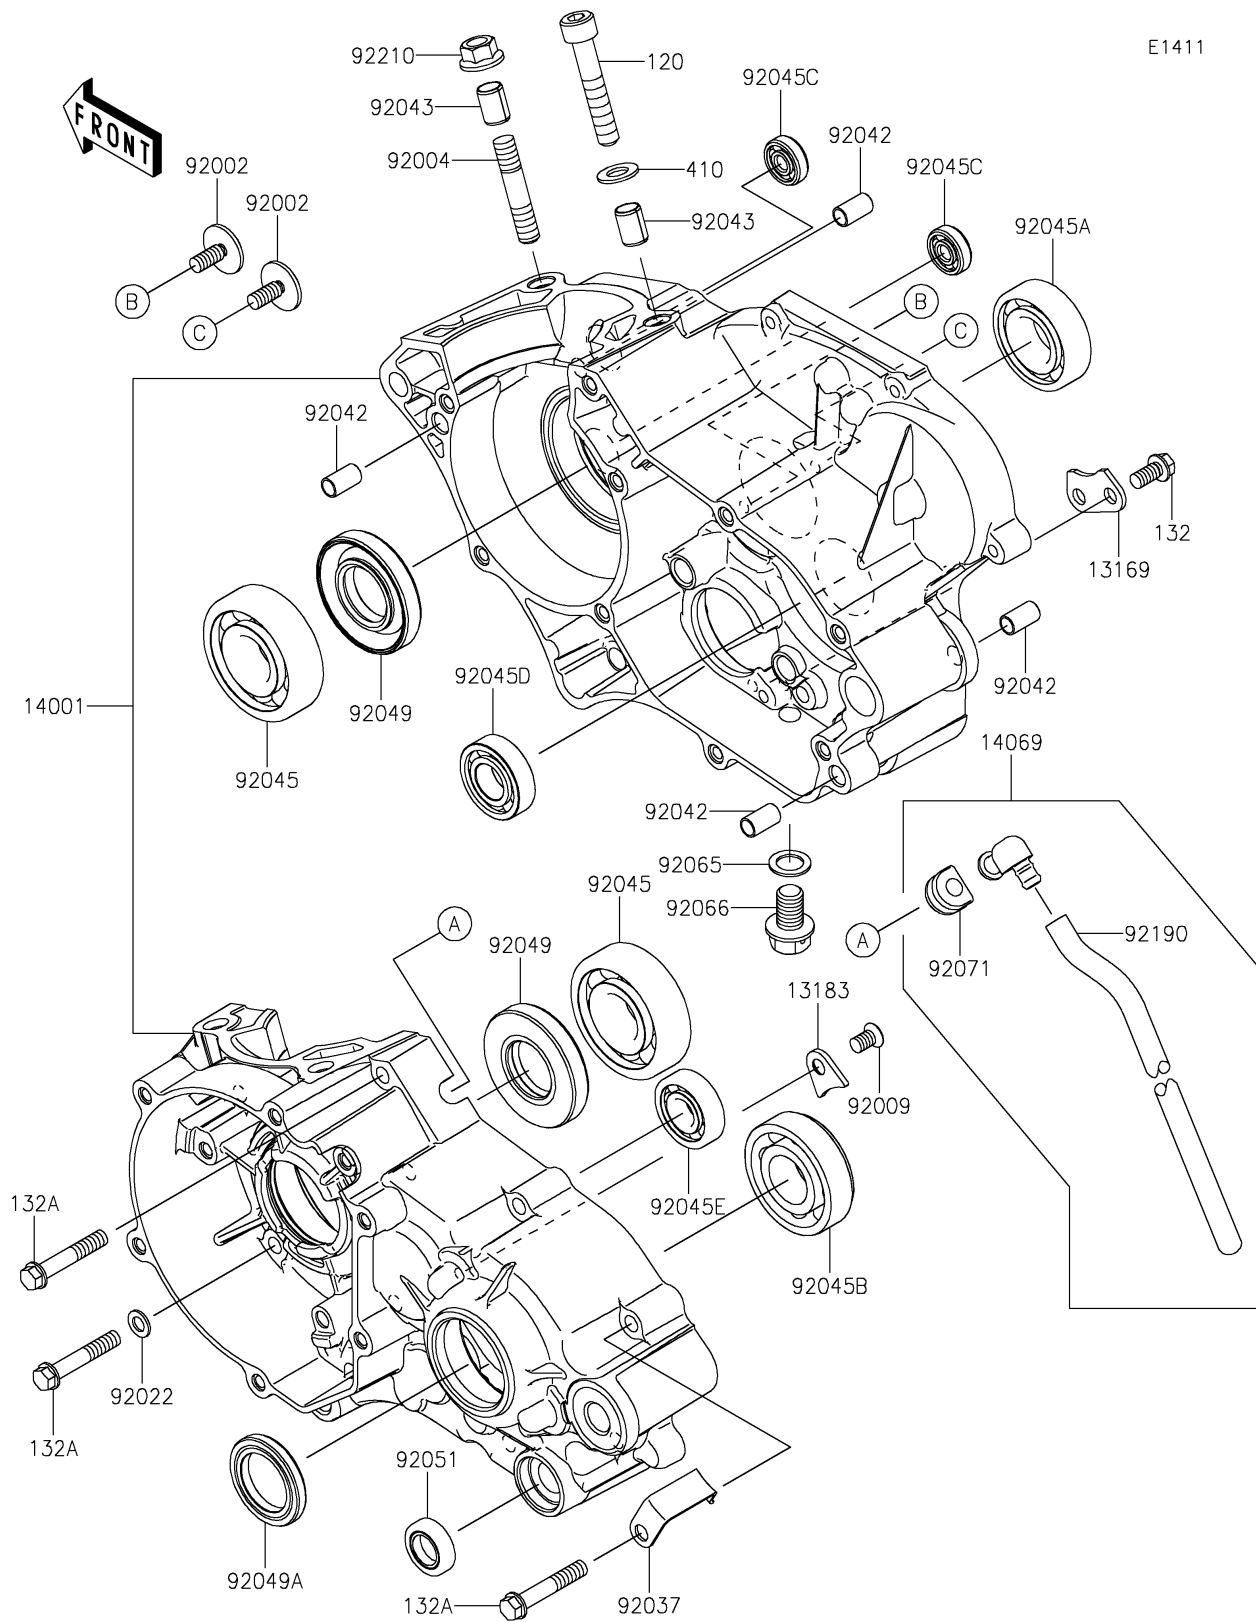

2026 KX™ 85 L

PARTS DIAGRAM

Crankcase

E1411

2026 KX™ 85 L

PARTS LIST

Crankcase

Kawasaki

Let the Good Times Roll®

ITEM NAME

PART NUMBER

QUANTITY
