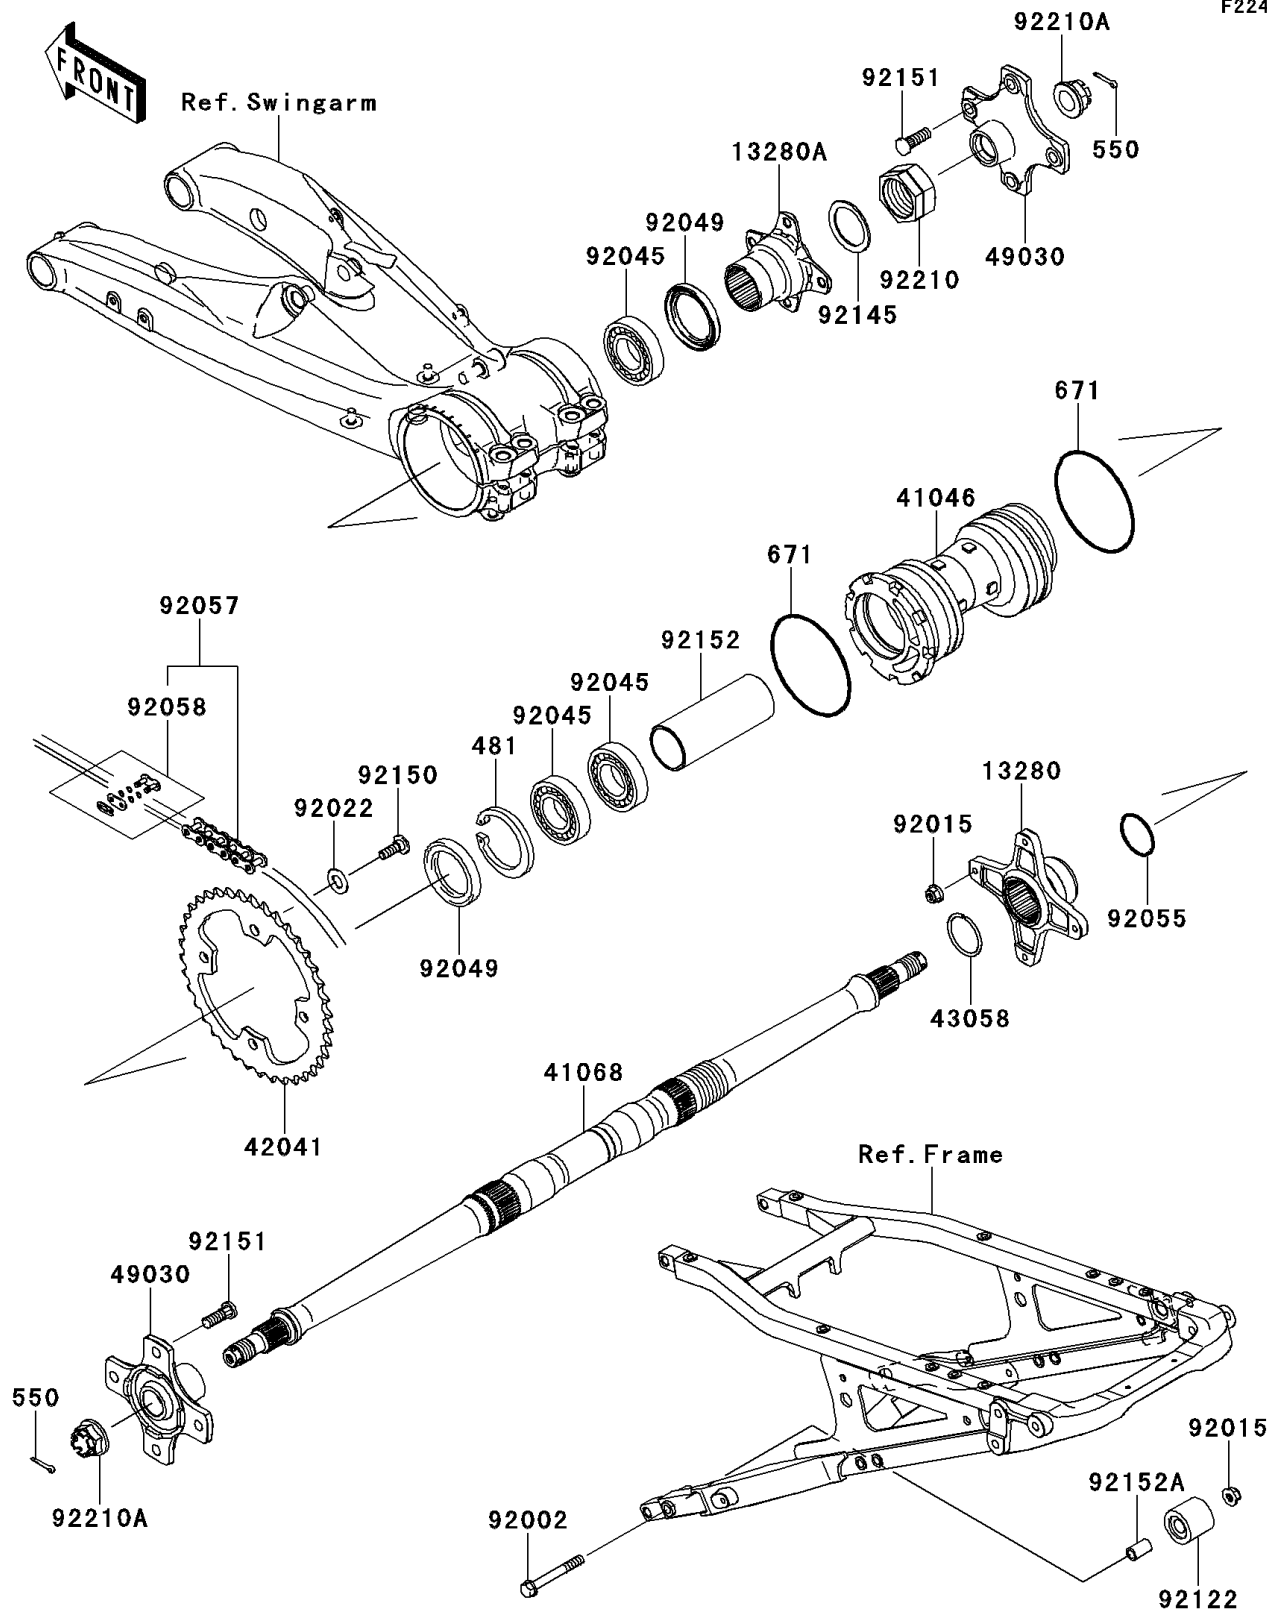

2010 KFX[®] 450R

PARTS DIAGRAM

Rear Hub

F2240

2010 KFX[®] 450R

PARTS LIST

Rear Hub

ITEM NAME

PART NUMBER

QUANTITY
