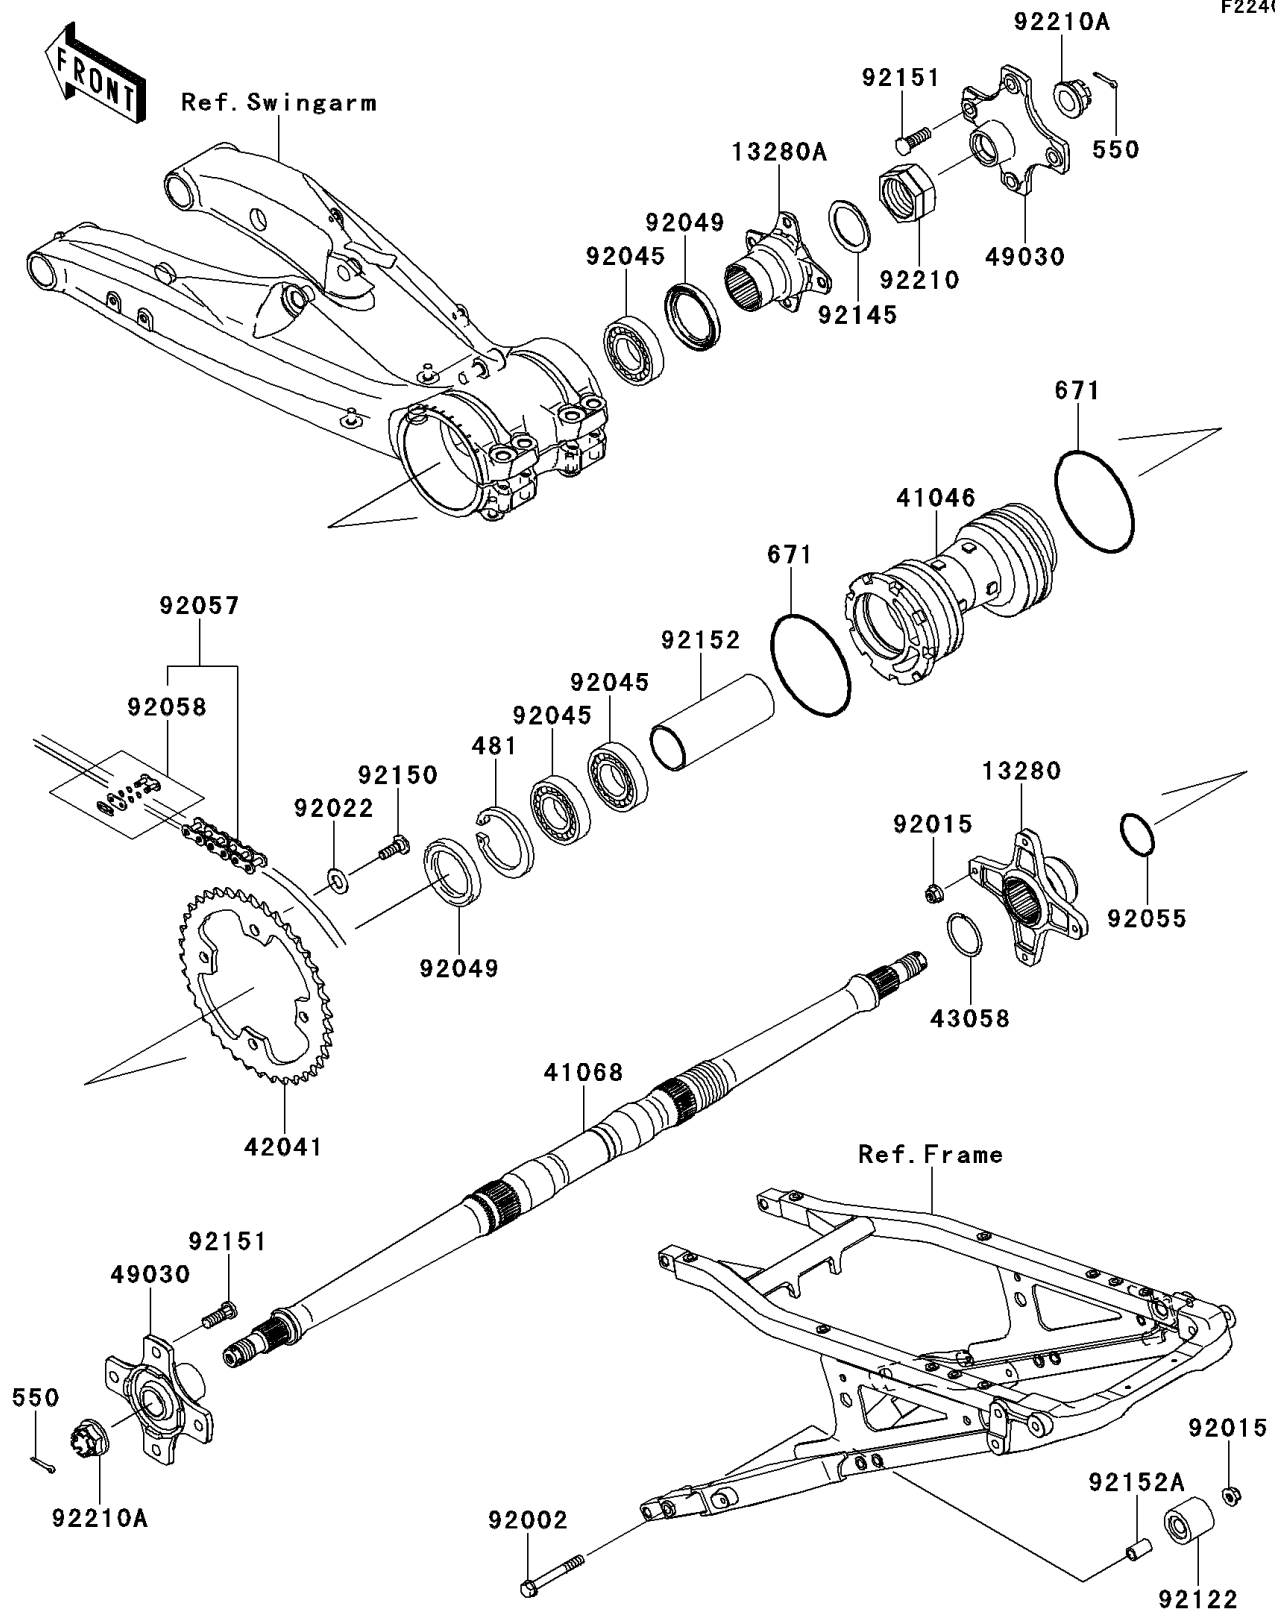

2009 KFX[®] 450R

PARTS DIAGRAM

Rear Hub

F2240

2009 KFX[®] 450R

PARTS LIST

Rear Hub

Kawasaki

Let the Good Times Roll[®]

ITEM NAME

PART NUMBER

QUANTITY
