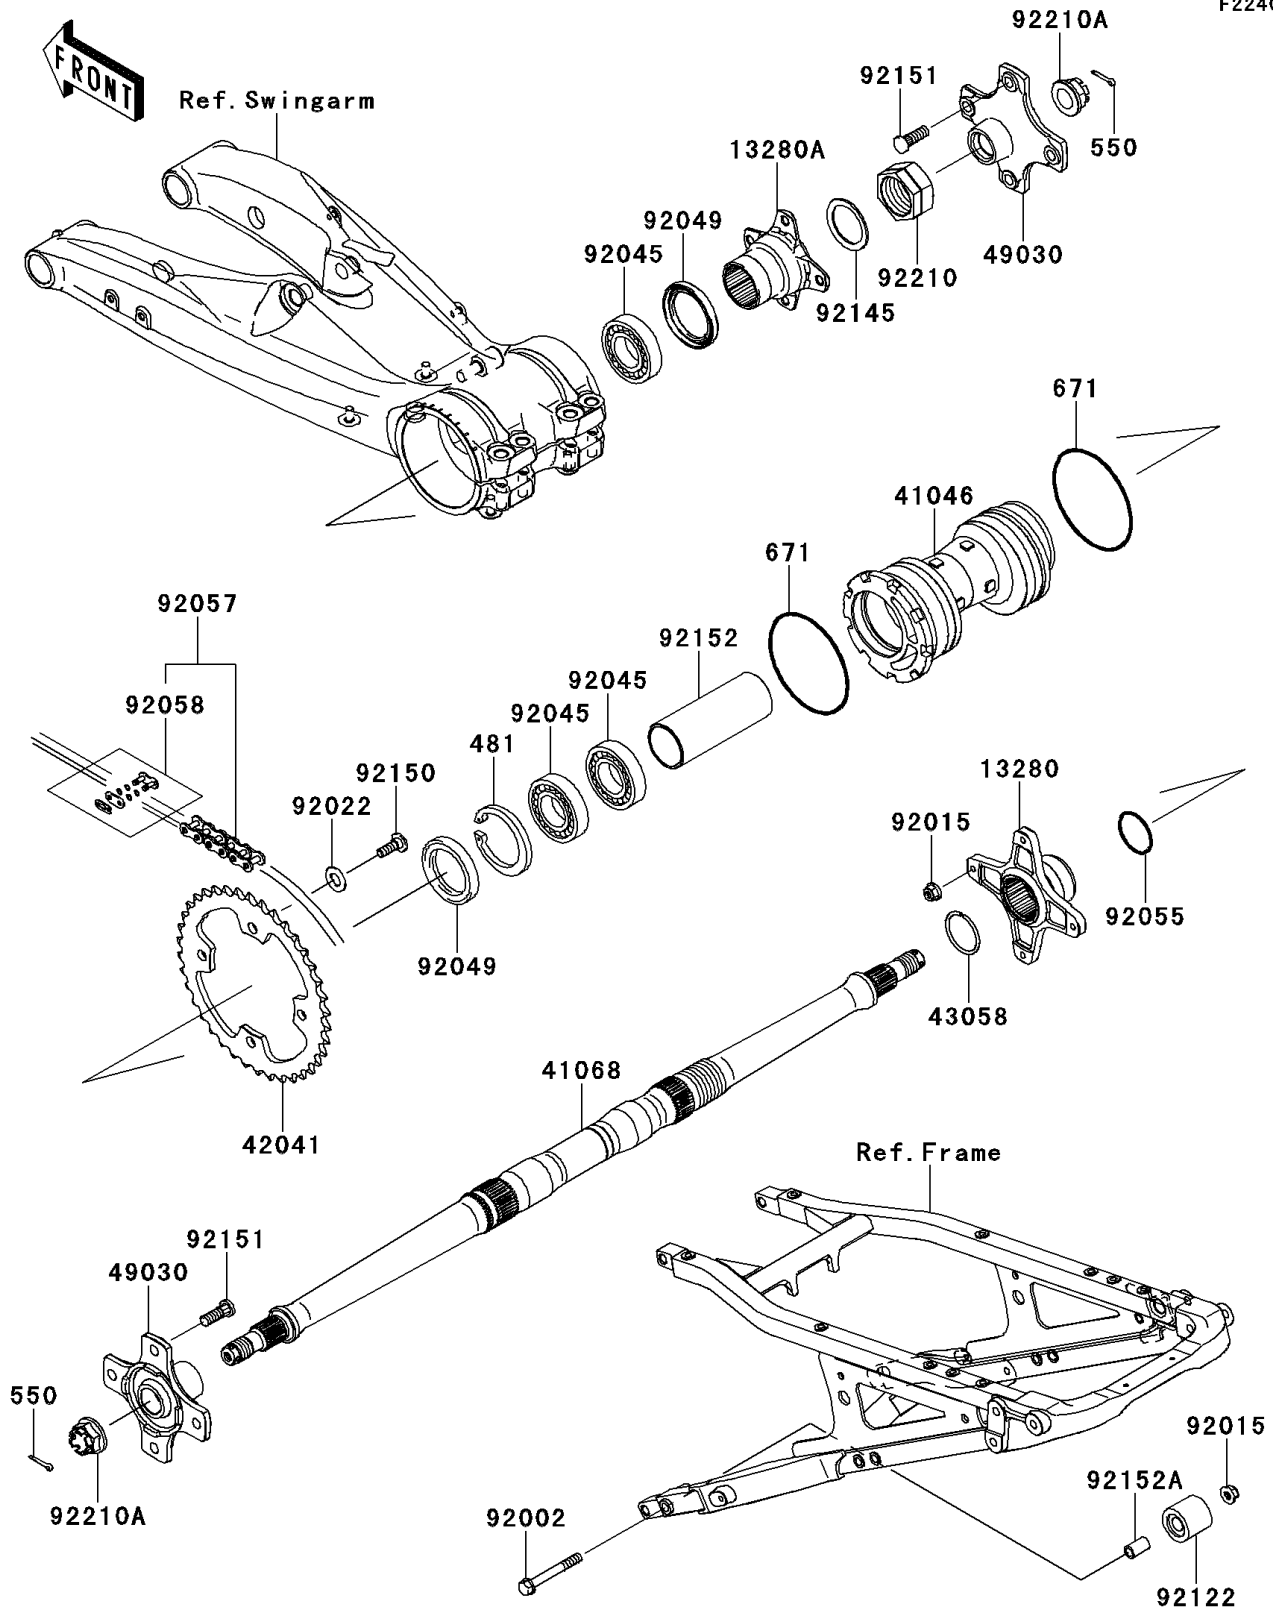

2008 KFX[®] 450R

PARTS DIAGRAM

Rear Hub

F2240

2008 KFX[®] 450R

PARTS LIST

Rear Hub

Kawasaki

Let the Good Times Roll[®]

ITEM NAME

PART NUMBER

QUANTITY
