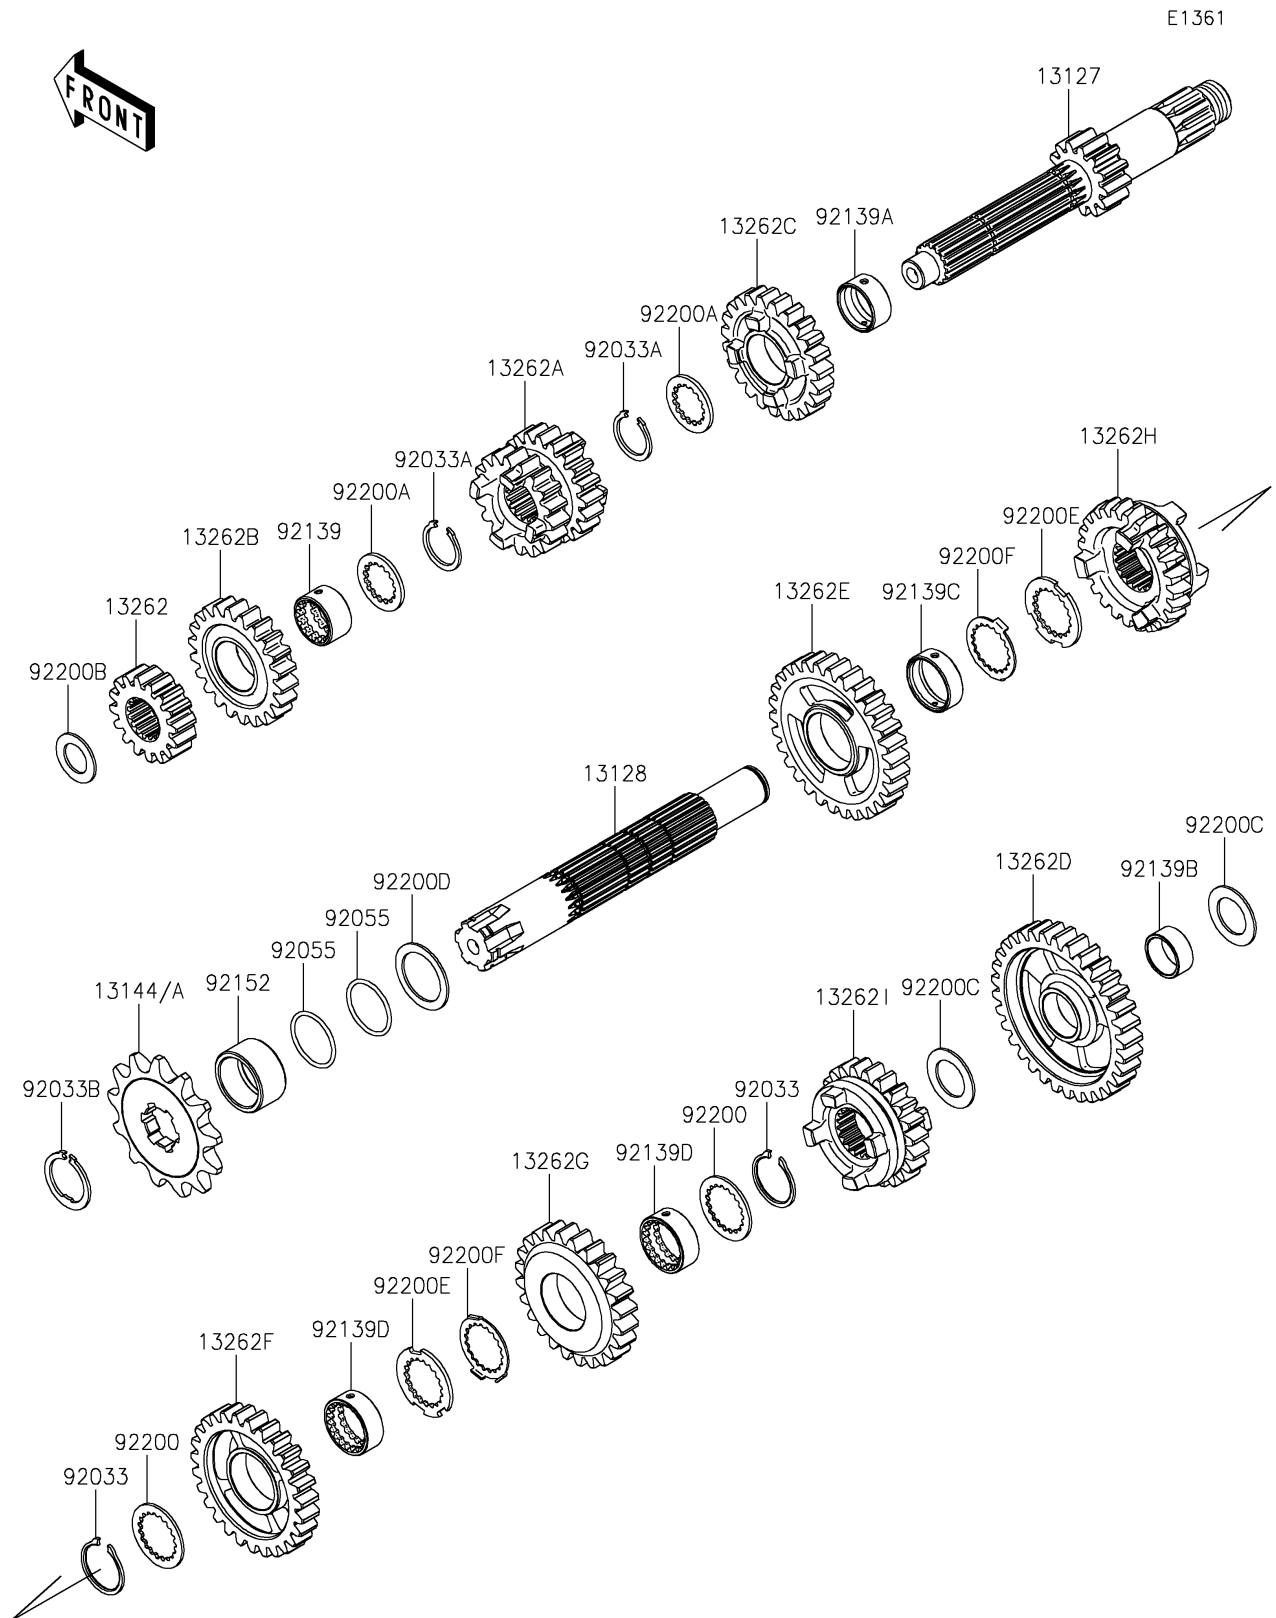

2026 KX™ 85 L

PARTS DIAGRAM

Transmission

2026 KX™ 85 L

PARTS LIST

Transmission

Kawasaki

Let the Good Times Roll®

ITEM NAME

PART NUMBER

QUANTITY
