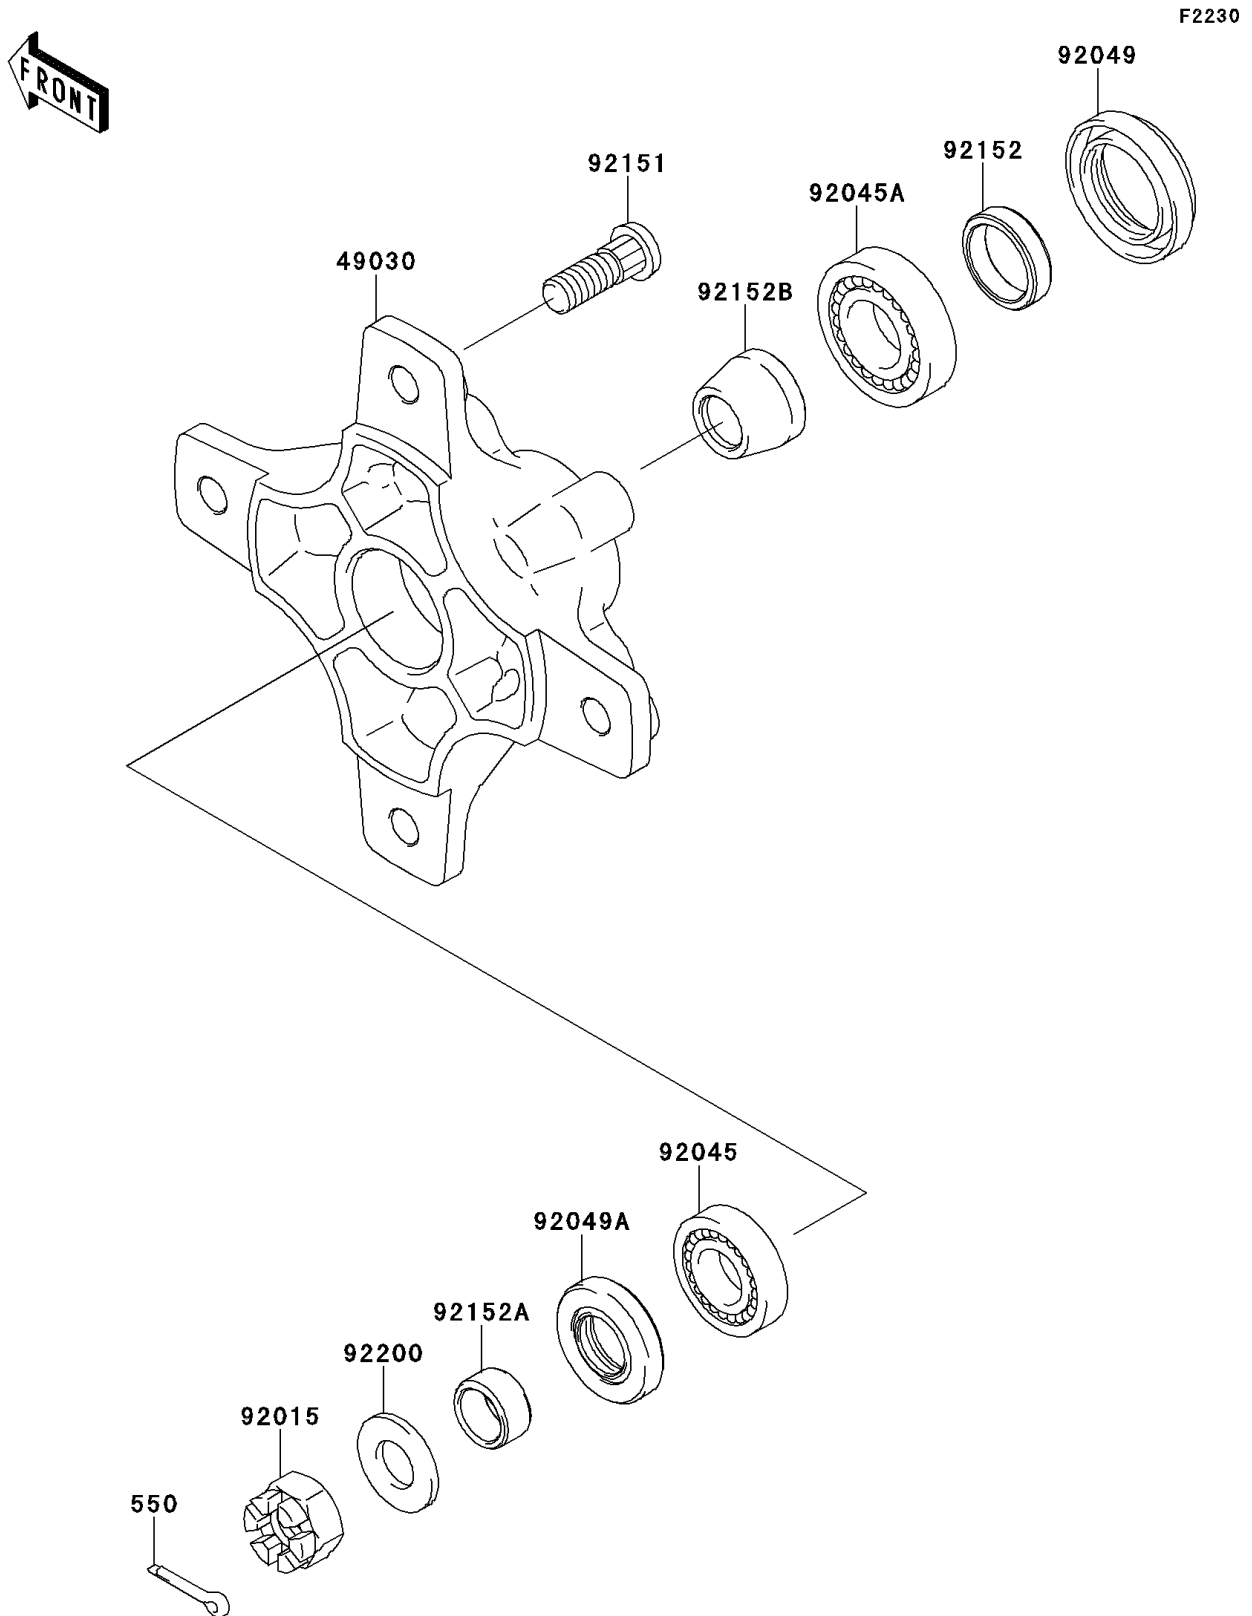

2010 KFX[®] 450R

PARTS DIAGRAM

Front Hub

2010 KFX[®] 450R

PARTS LIST

Front Hub

ITEM NAME

PART NUMBER

QUANTITY
