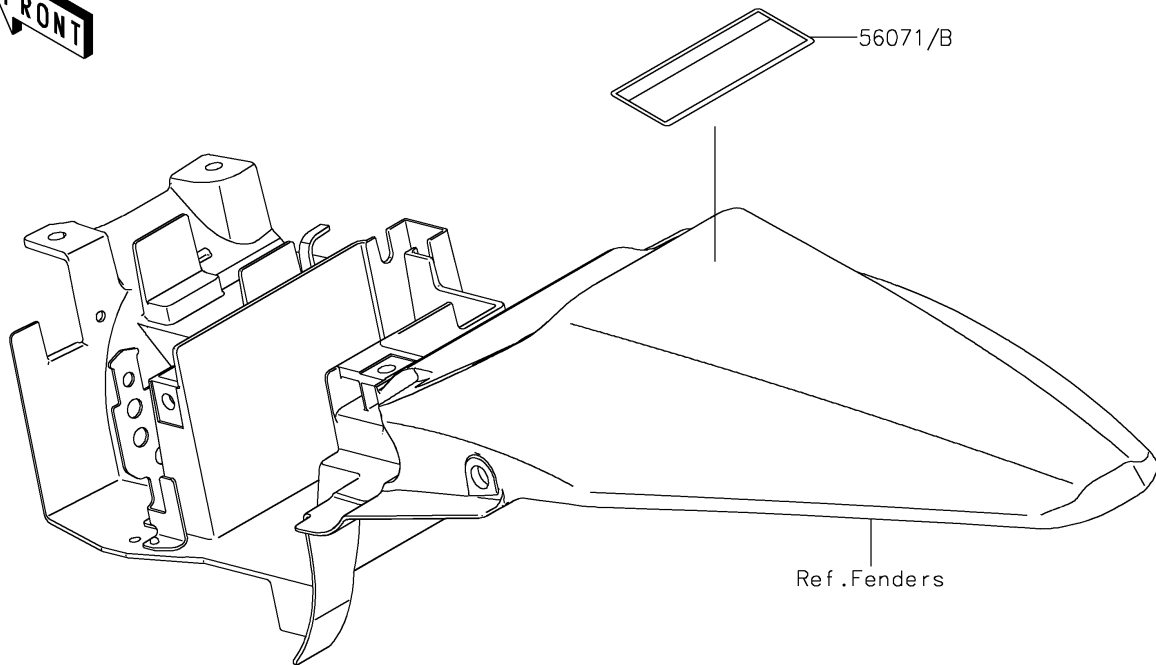

2026 KLX[®]110R

PARTS DIAGRAM

Labels

F2860

2026 KLX[®]110R

PARTS LIST

Labels

ITEM NAME	PART NUMBER	QUANTITY
LABEL-WARNING,OFF ROAD ONLY (Ref # 56071)	56071-0019	1
LABEL-WARNING,OFF ROAD ONLY (Ref # 56071A)	56071-0020	1