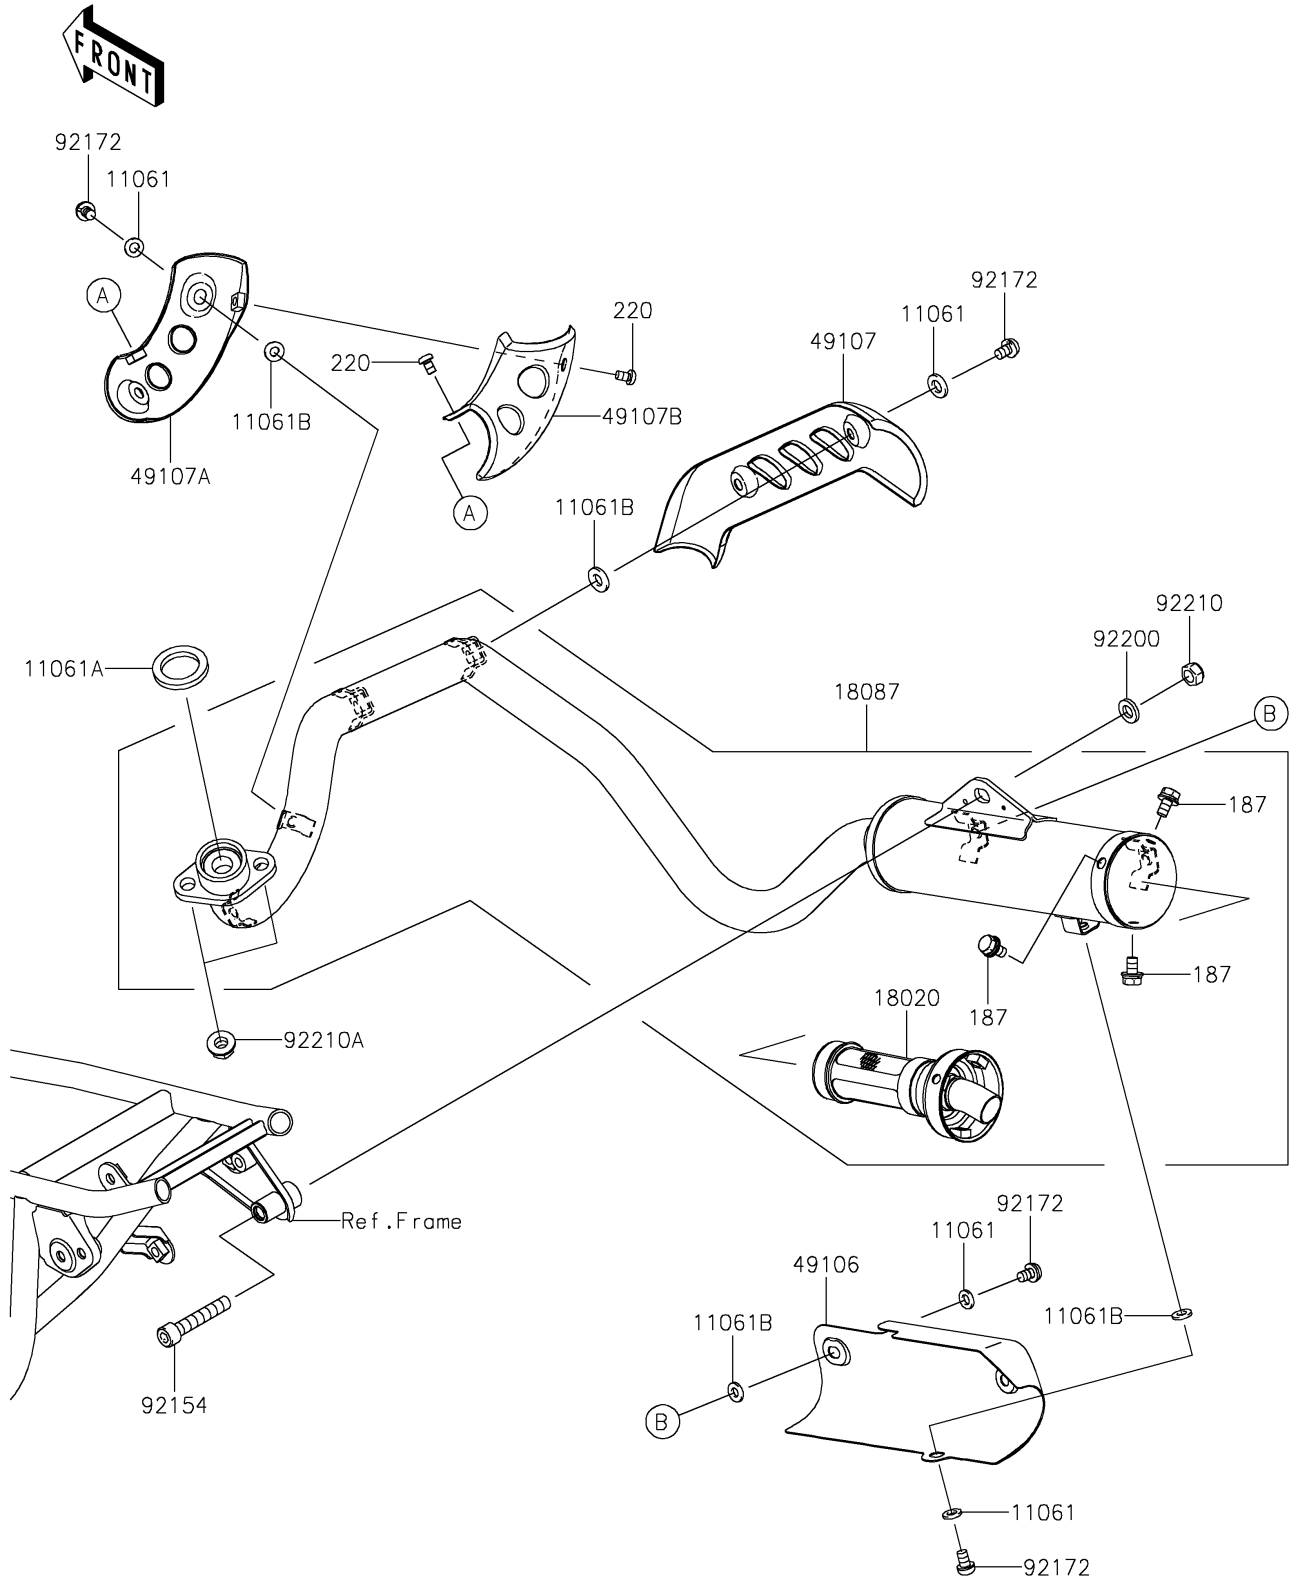

2026 KLX[®]110R

PARTS DIAGRAM

Muffler(s)

E1140

2026 KLX[®]110R

PARTS LIST

Muffler(s)

Kawasaki

Let the Good Times Roll[®]

ITEM NAME

PART NUMBER

QUANTITY
