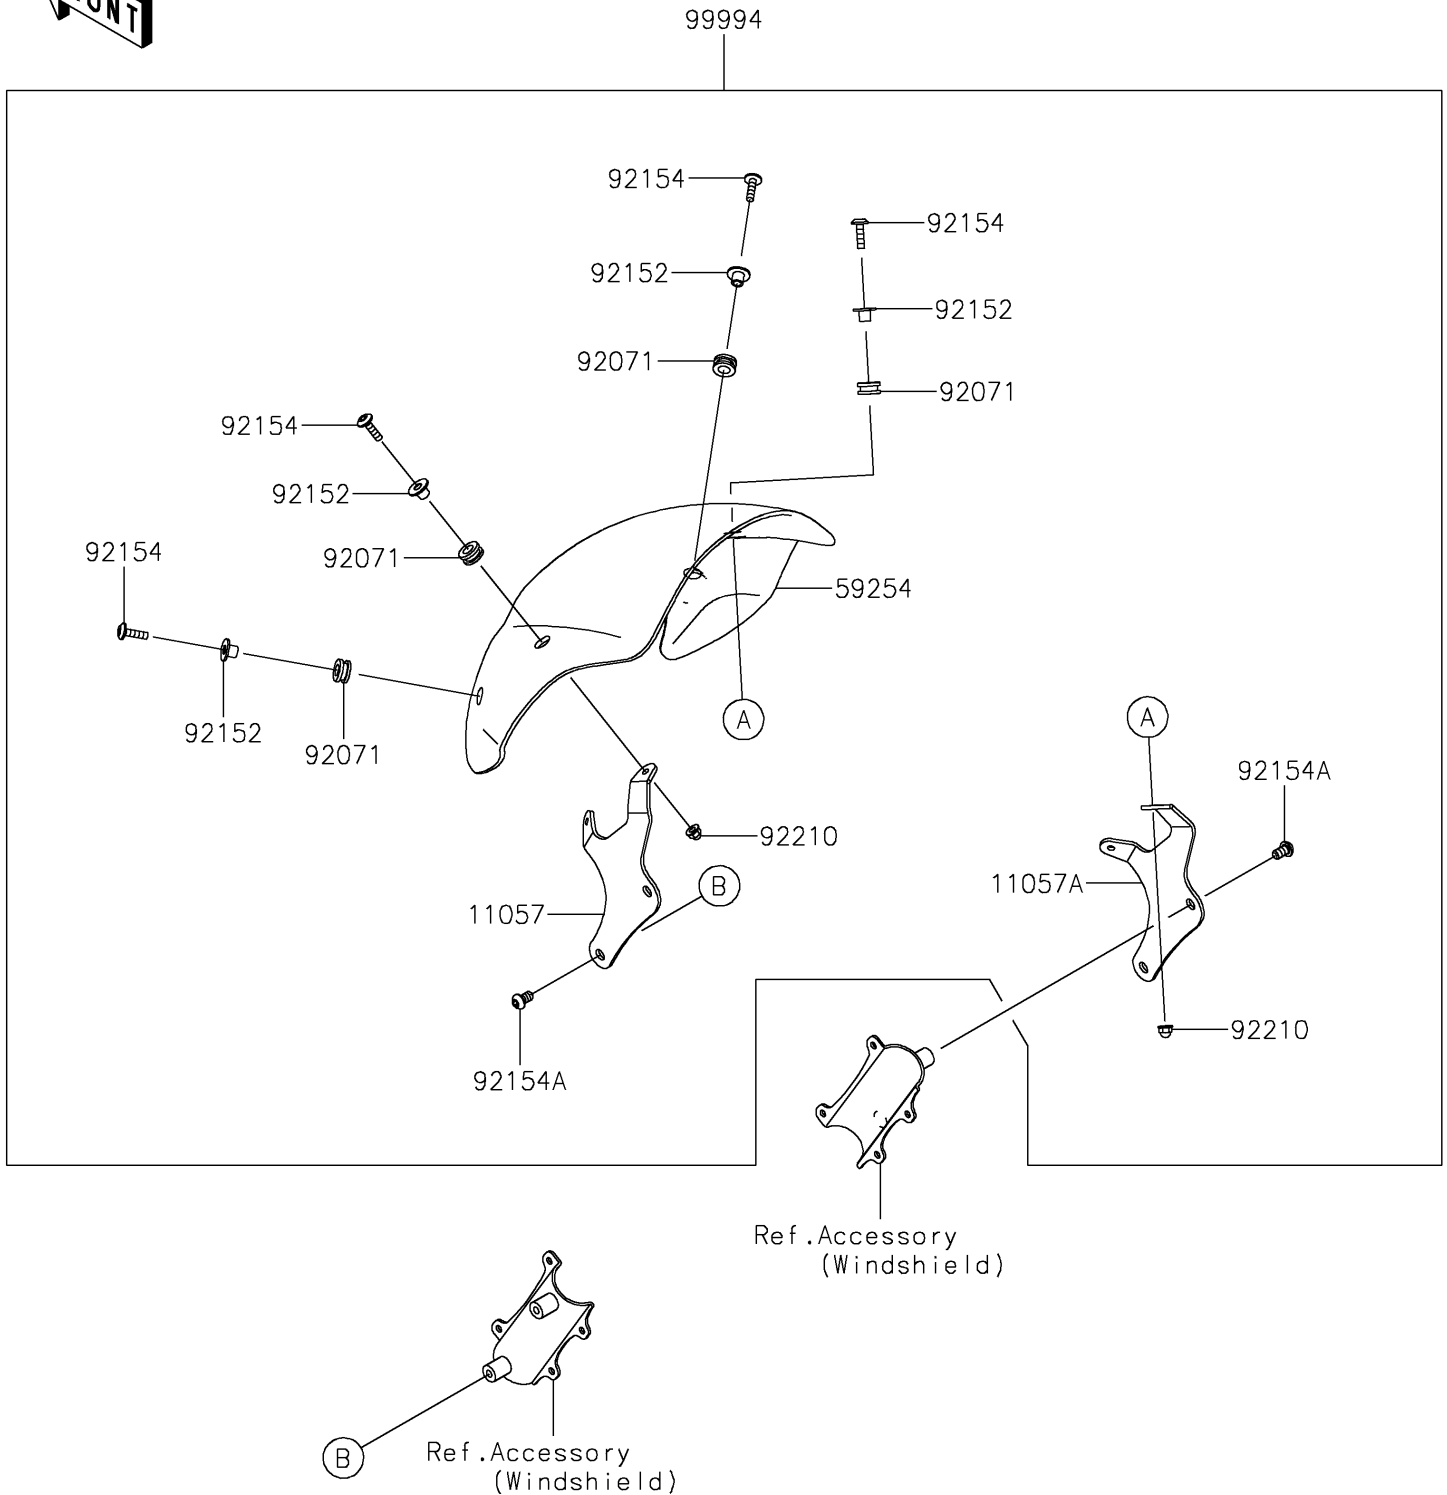

2026 VULCAN® S

PARTS DIAGRAM

Accessory(Cafe Deflector)

F2910M

2026 VULCAN® S

PARTS LIST

Accessory(Cafe Deflector)

ITEM NAME

PART NUMBER

QUANTITY
