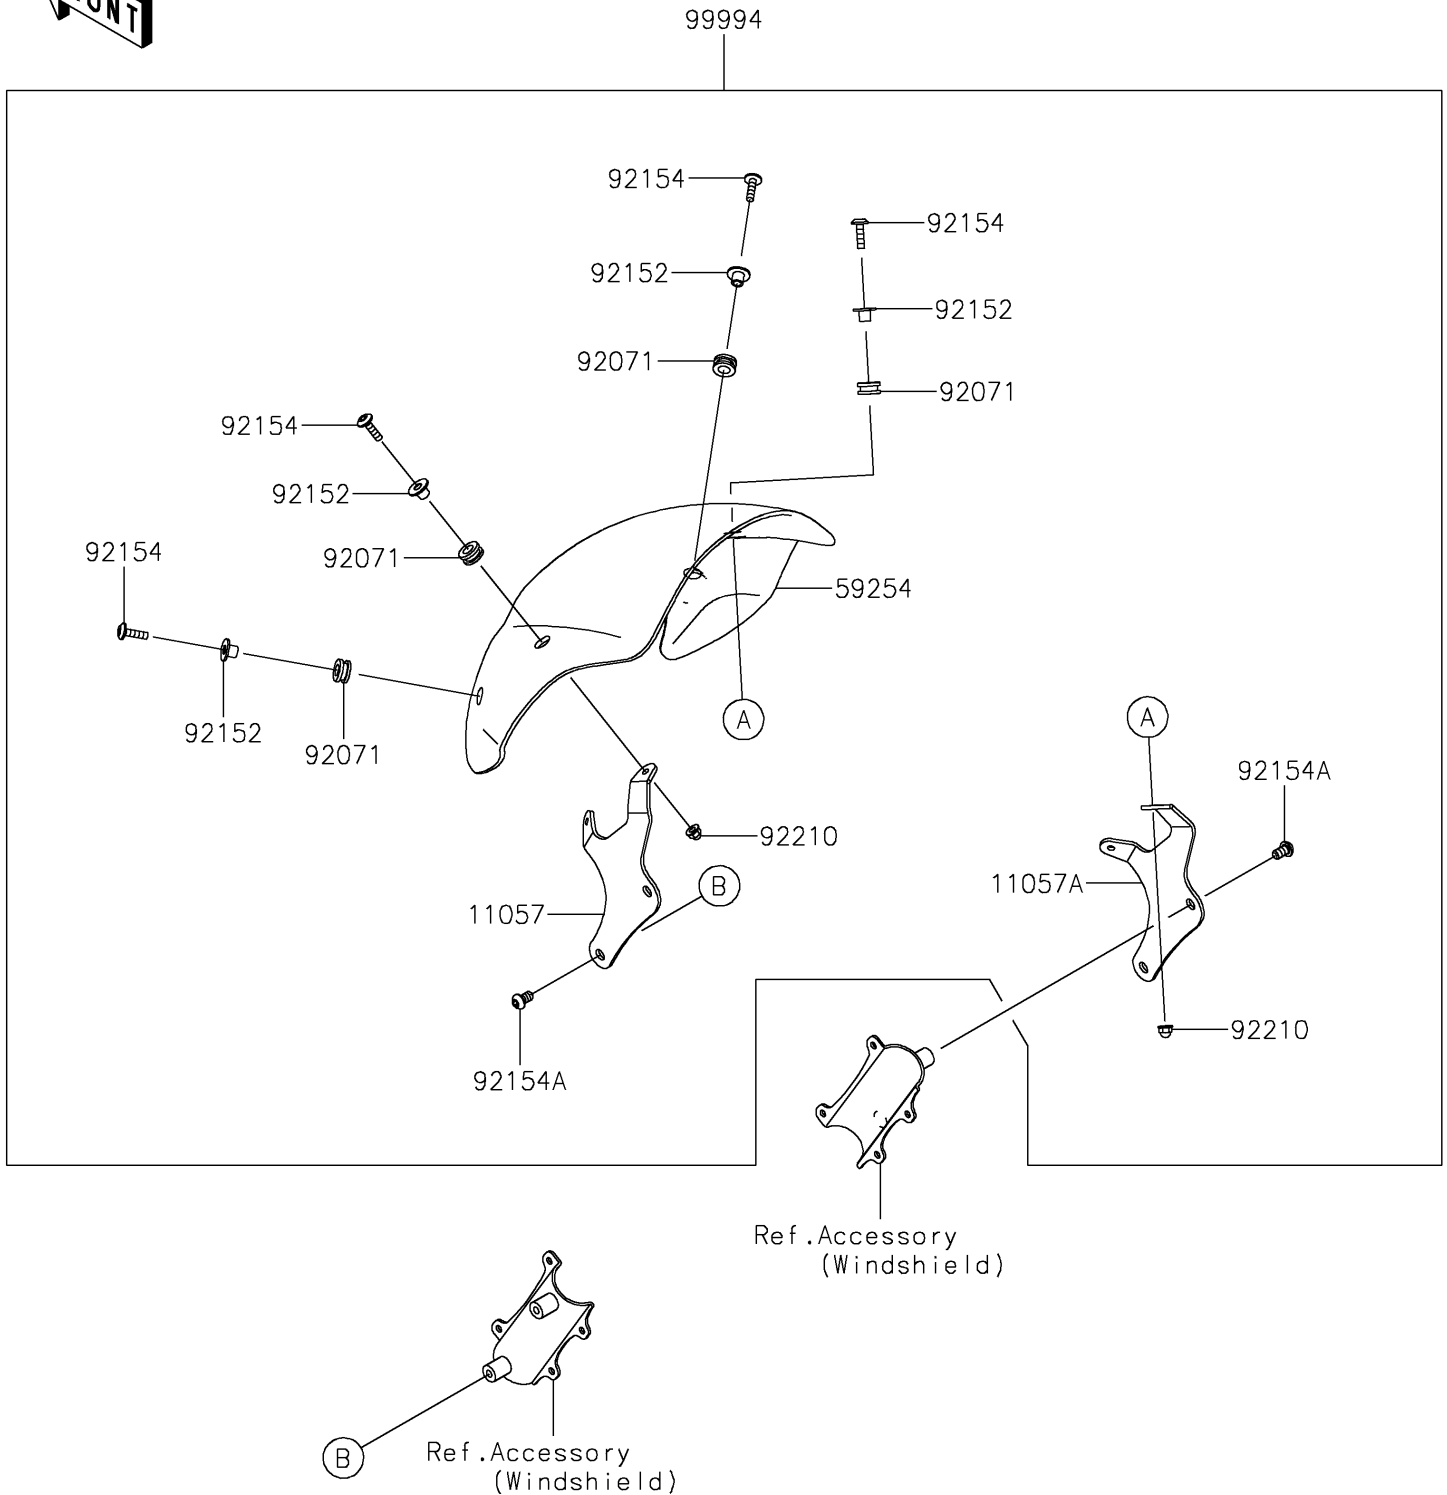

2026 Vulcan S

PARTS DIAGRAM

Accessory(Cafe Deflector)

F2910M

2026 Vulcan S

PARTS LIST

Accessory(Cafe Deflector)

ITEM NAME	PART NUMBER	QUANTITY
BRACKET,LH (Ref # 11057)	11057-0220	1
BRACKET,RH (Ref # 11057A)	11057-0221	1
DEFLECTOR (Ref # 59254)	59254-0005	1
GROMMET,10X20X10 (Ref # 92071)	92071-0759	4
COLLAR,6.8X10X11.1 (Ref # 92152)	92152-2251	4
BOLT,SOCKET,6X22 (Ref # 92154)	92154-0787	4
BOLT,SOCKET,8X14 (Ref # 92154A)	92154-1032	4
NUT,CAP,6MM (Ref # 92210)	92210-0322	4
KIT-ACC,CAFE DEFLECTOR W/O KQR (Ref # 99994)	99994-0826	1