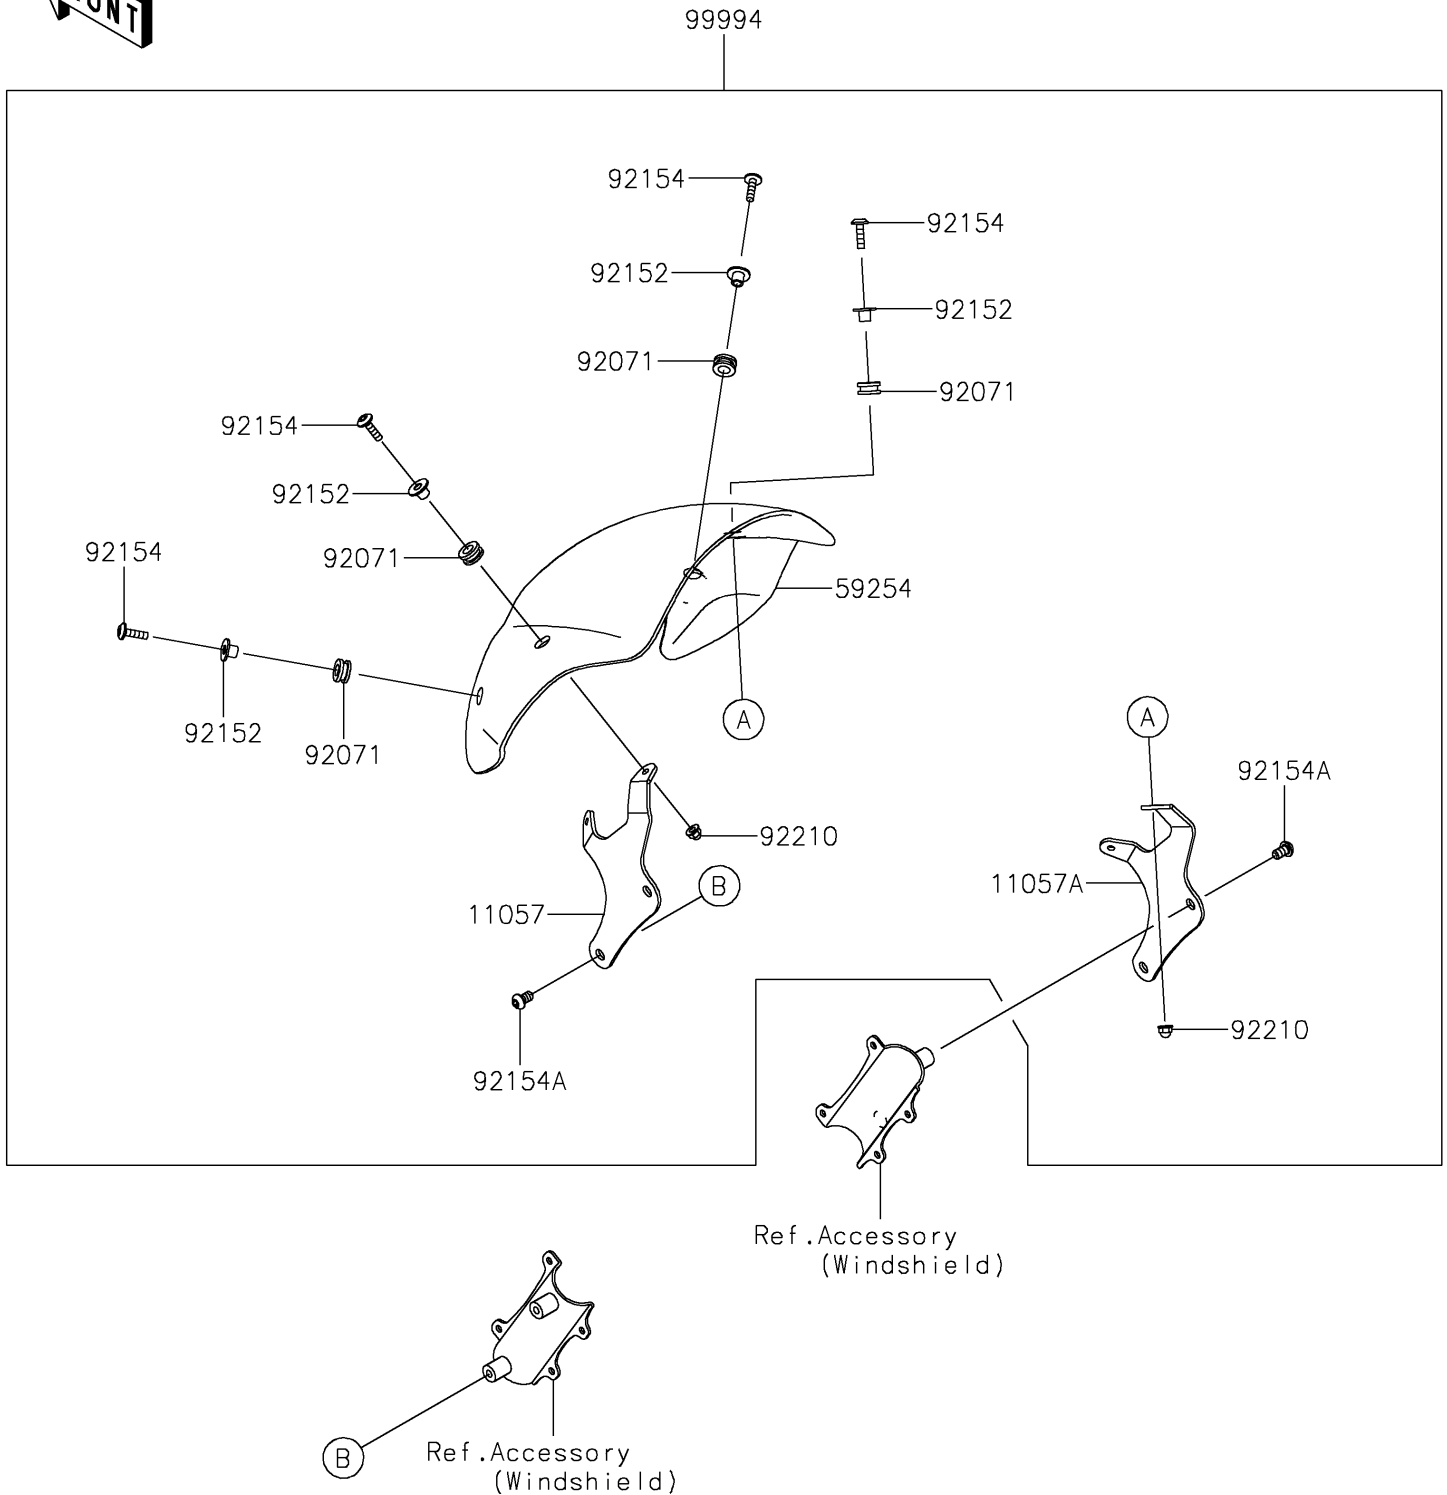

2026 VULCAN® S

PARTS DIAGRAM

Accessory(Cafe Deflector)

F2910M

2026 VULCAN® S

PARTS LIST

Accessory(Cafe Deflector)

ITEM NAME	PART NUMBER	QUANTITY
BRACKET,LH (Ref # 11057)	11057-0220	1
BRACKET,RH (Ref # 11057A)	11057-0221	1
DEFLECTOR (Ref # 59254)	59254-0005	1
GROMMET,10X20X10 (Ref # 92071)	92071-0759	4
COLLAR,6.8X10X11.1 (Ref # 92152)	92152-2251	4
BOLT,SOCKET,6X22 (Ref # 92154)	92154-0787	4
BOLT,SOCKET,8X14 (Ref # 92154A)	92154-1032	4
NUT,CAP,6MM (Ref # 92210)	92210-0322	4
KIT-ACC,CAFE DEFLECTOR W/O KQR (Ref # 99994)	99994-0826	1