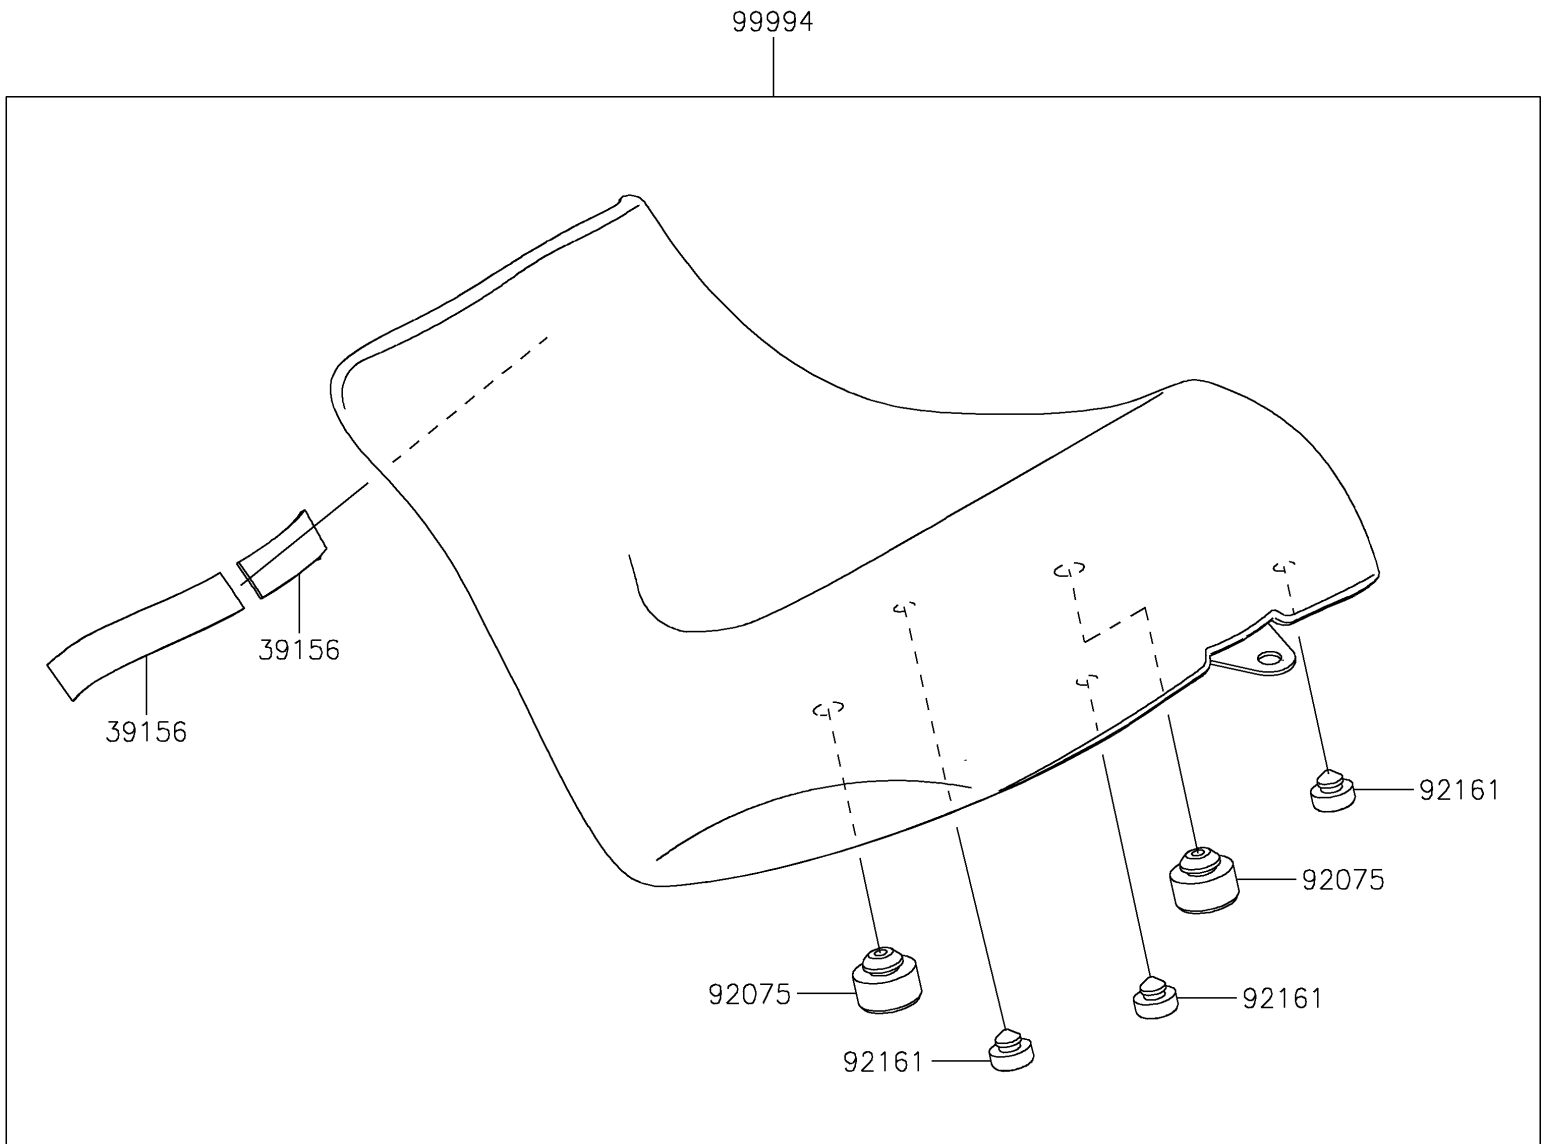

2026 VULCAN® S

PARTS DIAGRAM

Accessory(Reduced Reach Seat)

F2910E

2026 VULCAN® S

PARTS LIST

Accessory(Reduced Reach Seat)

ITEM NAME	PART NUMBER	QUANTITY
PAD,20X100X2 (Ref # 39156)	39156-1934	2
DAMPER (Ref # 92075)	92075-015	2
DAMPER,10X20X8 (Ref # 92161)	92161-0855	3
KIT-ACC,REDUCED REACH SEAT,FR (Ref # 99994)	99994-1559	1