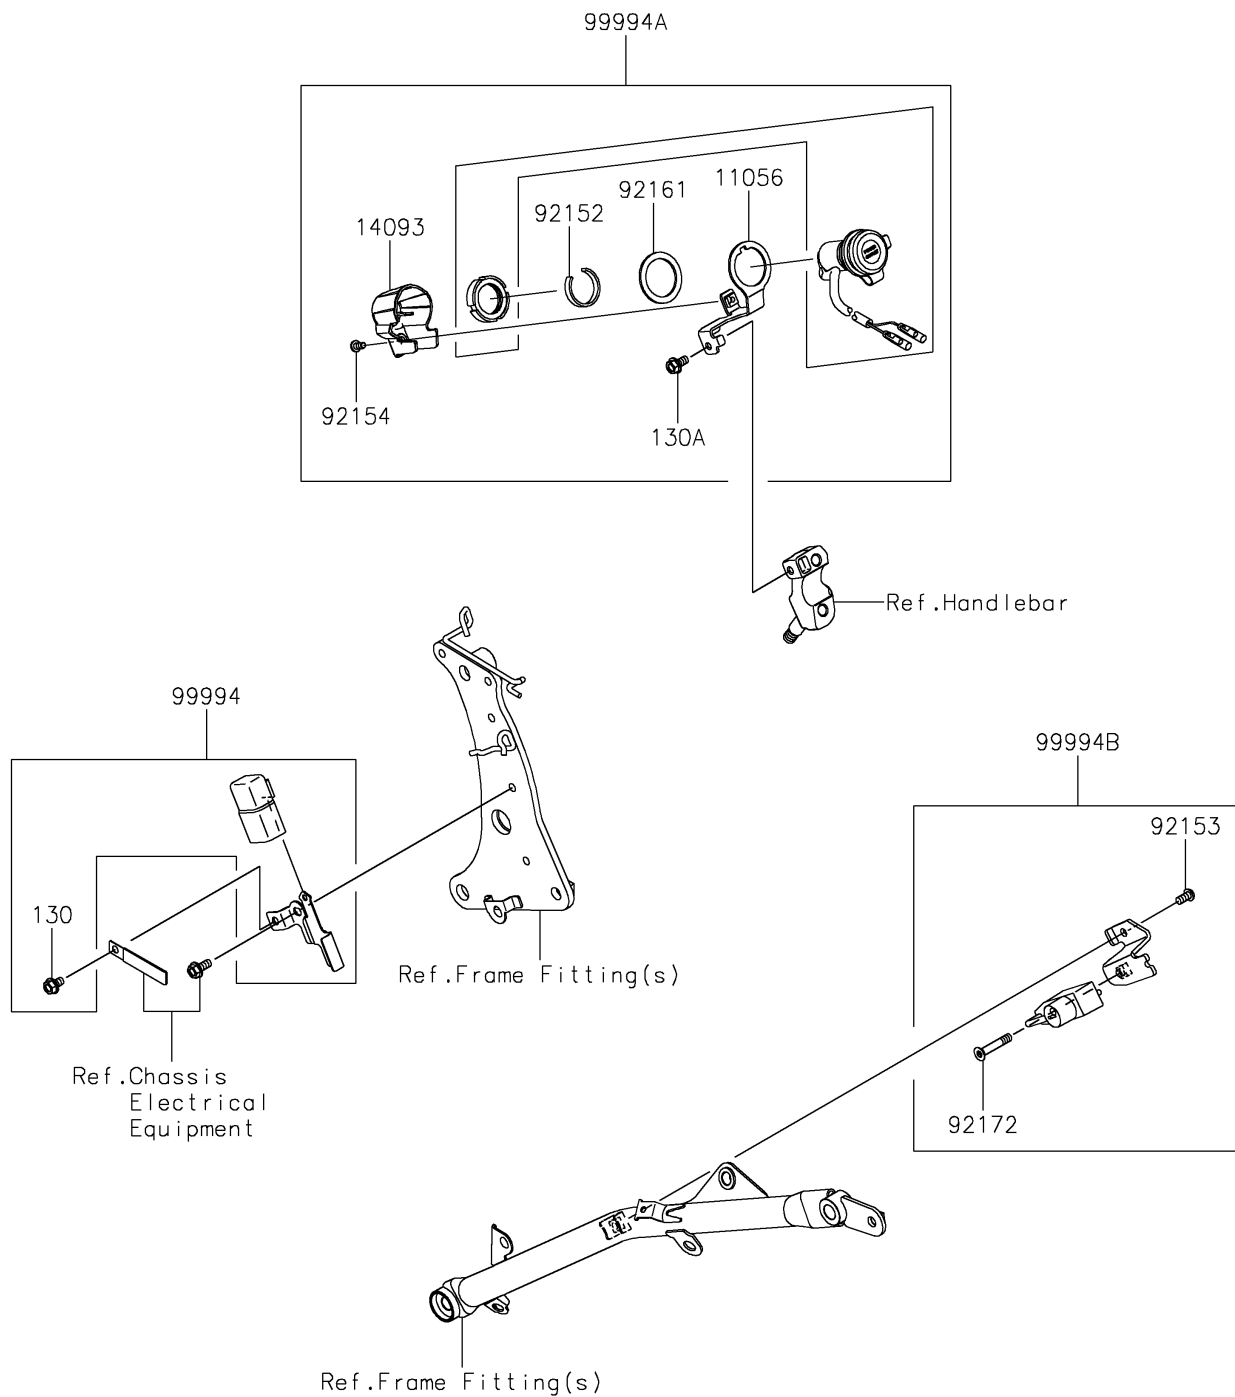

2026 VULCAN® S

PARTS DIAGRAM

Accessory(Helmet Lock etc.)

F2910C

2026 VULCAN® S

PARTS LIST

Accessory(Helmet Lock etc.)

ITEM NAME	PART NUMBER	QUANTITY
BRACKET (Ref # 11056)	11056-7538	1
COVER,SOCKET (Ref # 14093)	14093-0212	1
COLLAR (Ref # 92152)	92152-2135	1
BOLT,6X12 (Ref # 92153)	92153-0906	1
BOLT,SOCKET,5X10 (Ref # 92154)	92154-1292	1
DAMPER (Ref # 92161)	92161-1789	1
SCREW,HEXLOBE,6X35 (Ref # 92172)	92172-0835	1
KIT-ACCESSORY,RELAY (Ref # 99994)	99994-0510	1
KIT-ACCESSORY,DC SOCKET (Ref # 99994A)	99994-0541	1
KIT-ACCESSORY,HELMET LOCK (Ref # 99994B)	99994-0880	1
BOLT-FLANGED,6X10 (Ref # 130)	130AA0610	1
BOLT-FLANGED,6X12 (Ref # 130A)	130BB0612	1