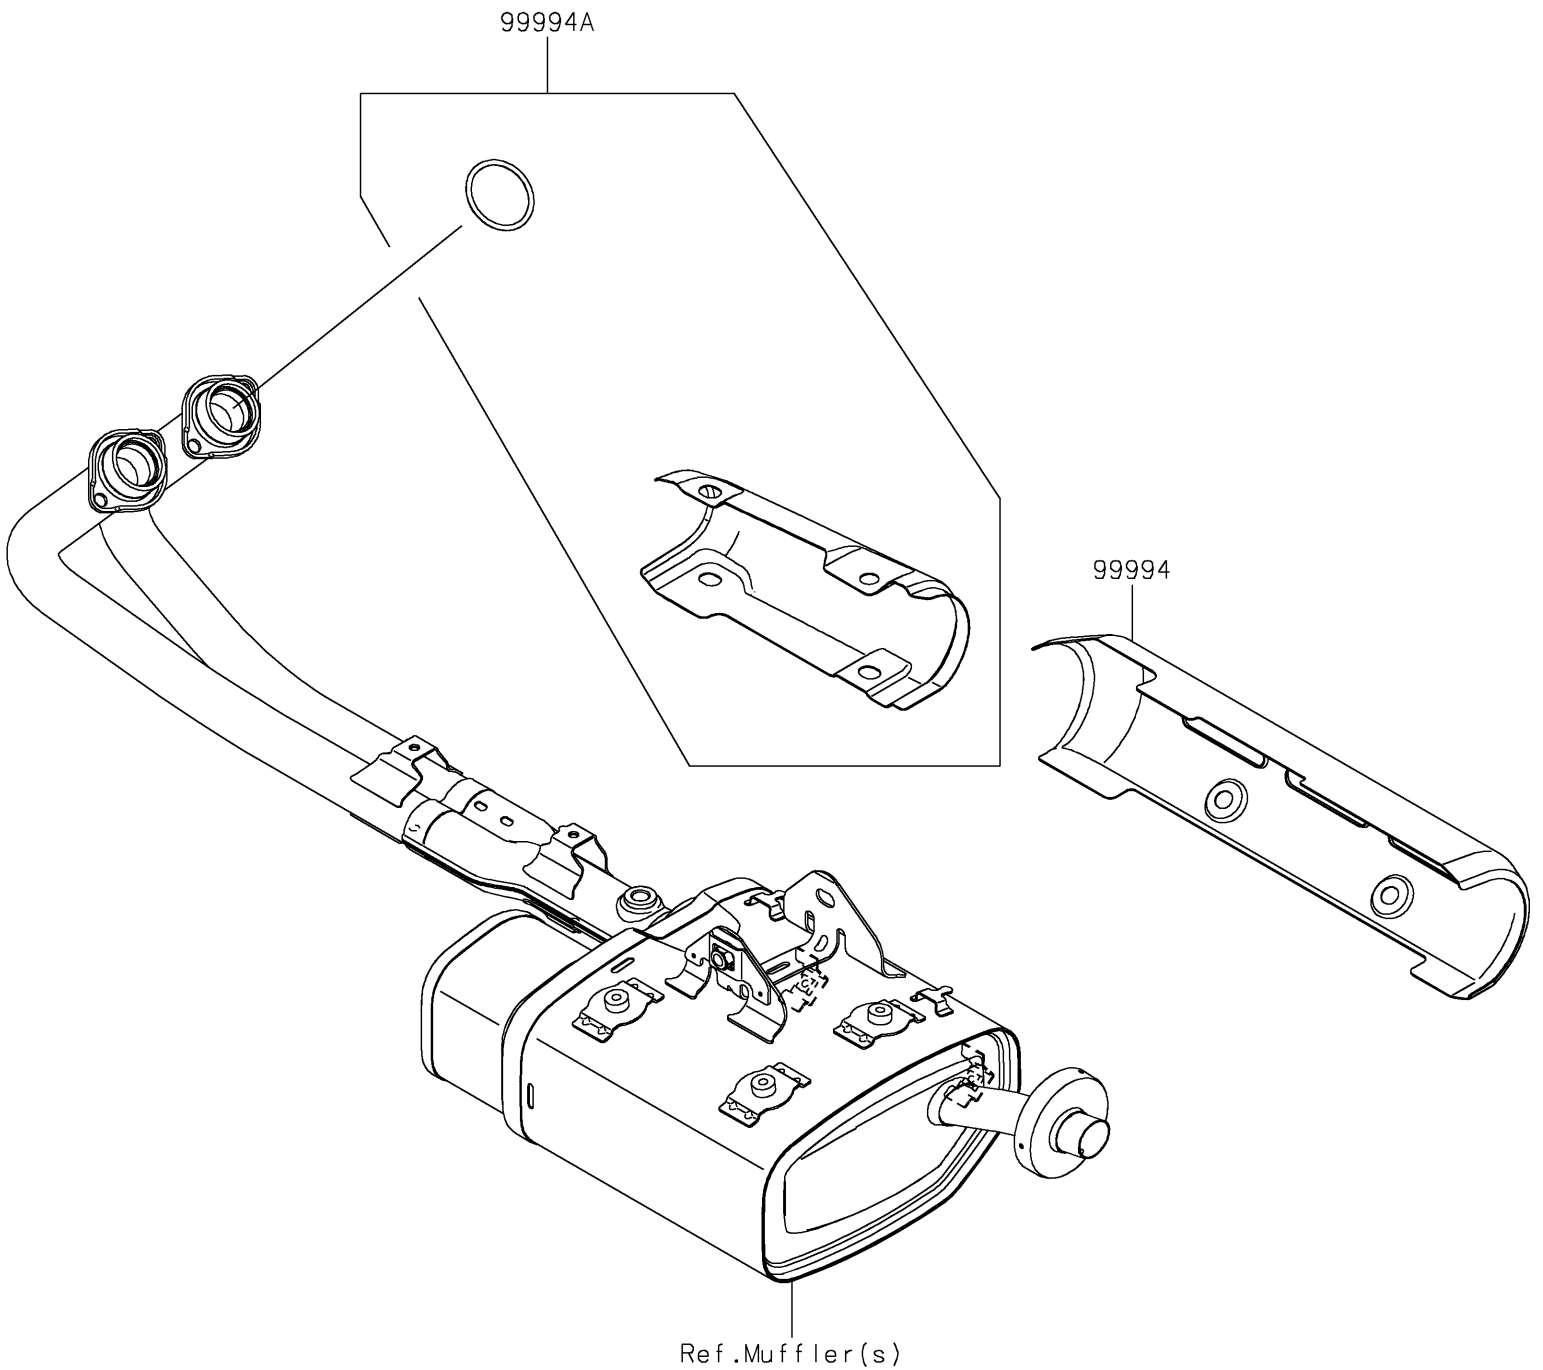

2026 Vulcan S

PARTS DIAGRAM

Accessory(Muffler Cover)

F2910

99994A

99994

Ref. Muffler(s)

2026 Vulcan S

PARTS LIST

Accessory(Muffler Cover)

ITEM NAME	PART NUMBER	QUANTITY
KIT-ACCESSORY,COVER,MUFFLER (Ref # 99994)	99994-0578	1
KIT-ACCESSORY,COVER,EX-PIPE (Ref # 99994A)	99994-1740	1