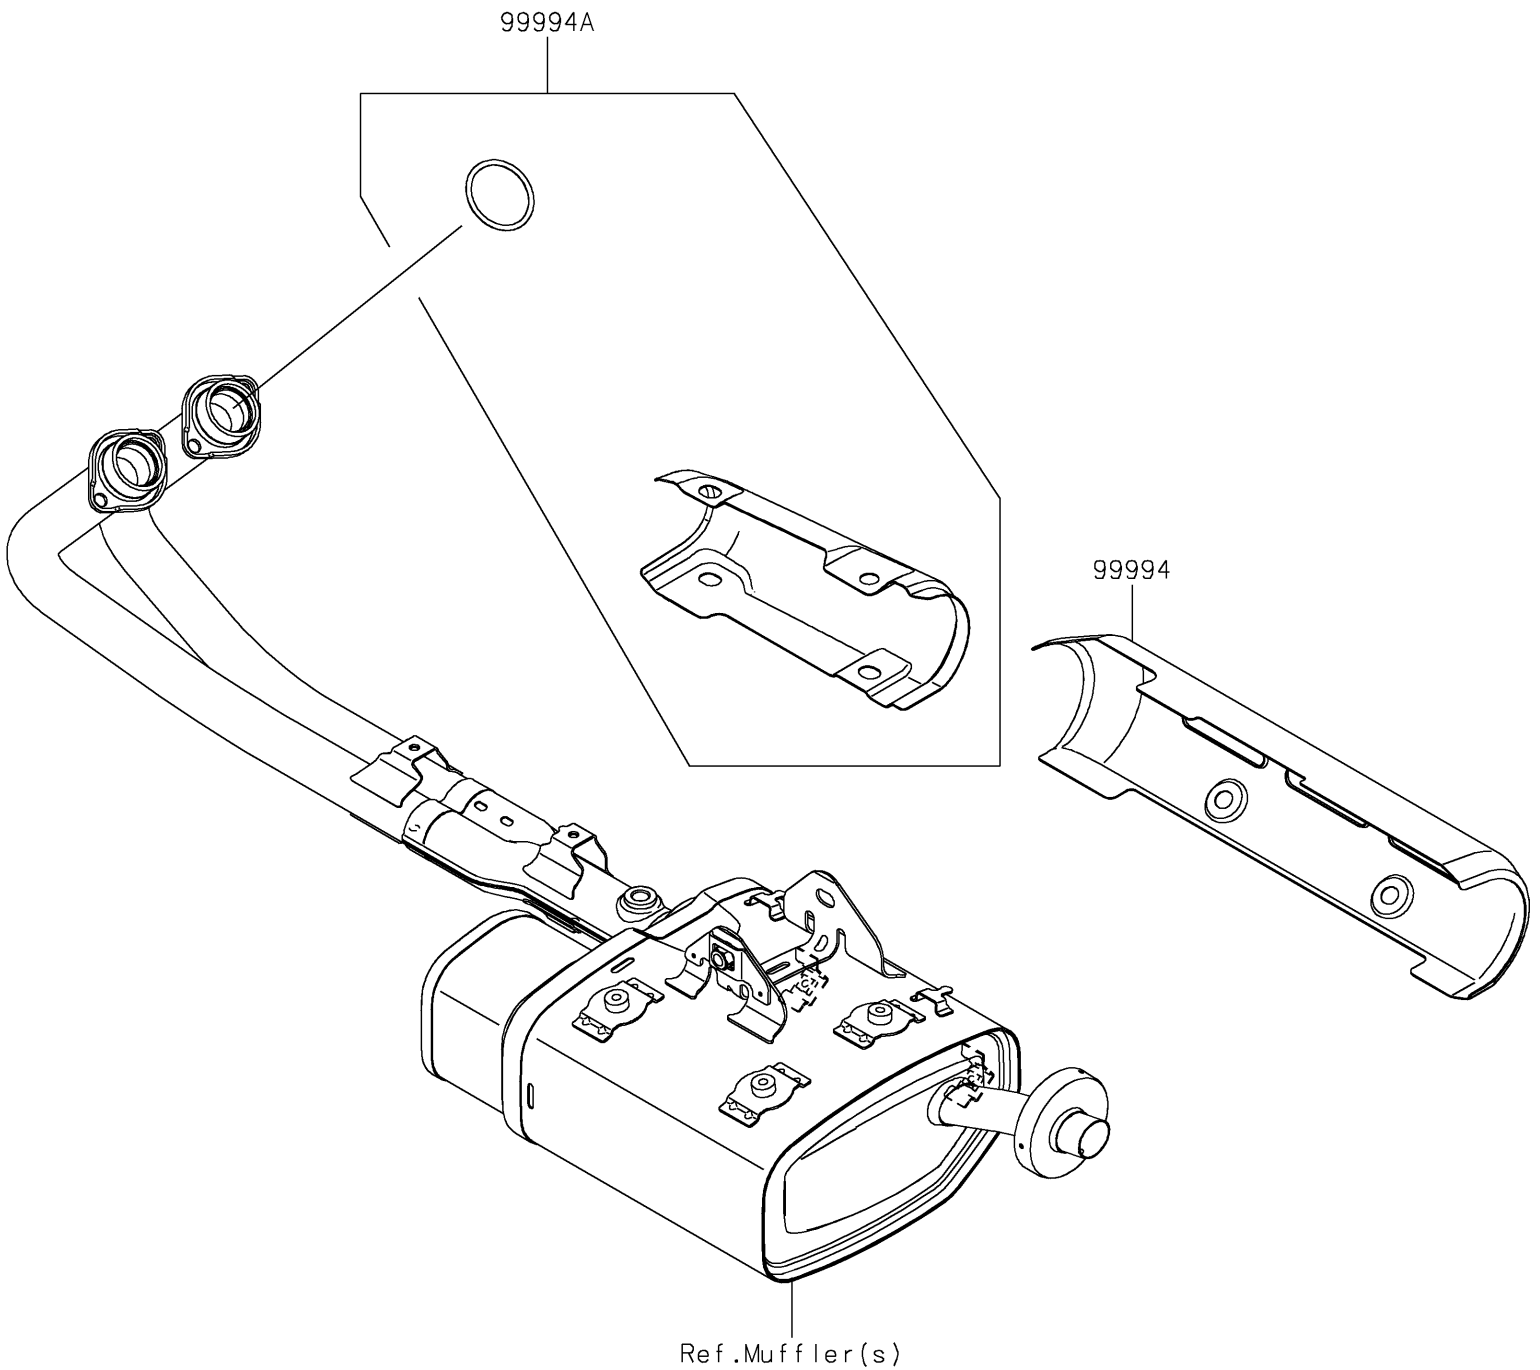

2026 VULCAN® S

PARTS DIAGRAM

Accessory(Muffler Cover)

F2910

2026 VULCAN® S

PARTS LIST

Accessory(Muffler Cover)

ITEM NAME	PART NUMBER	QUANTITY
KIT-ACCESSORY,COVER,MUFFLER (Ref # 99994)	99994-0578	1
KIT-ACCESSORY,COVER,EX-PIPE (Ref # 99994A)	99994-1740	1