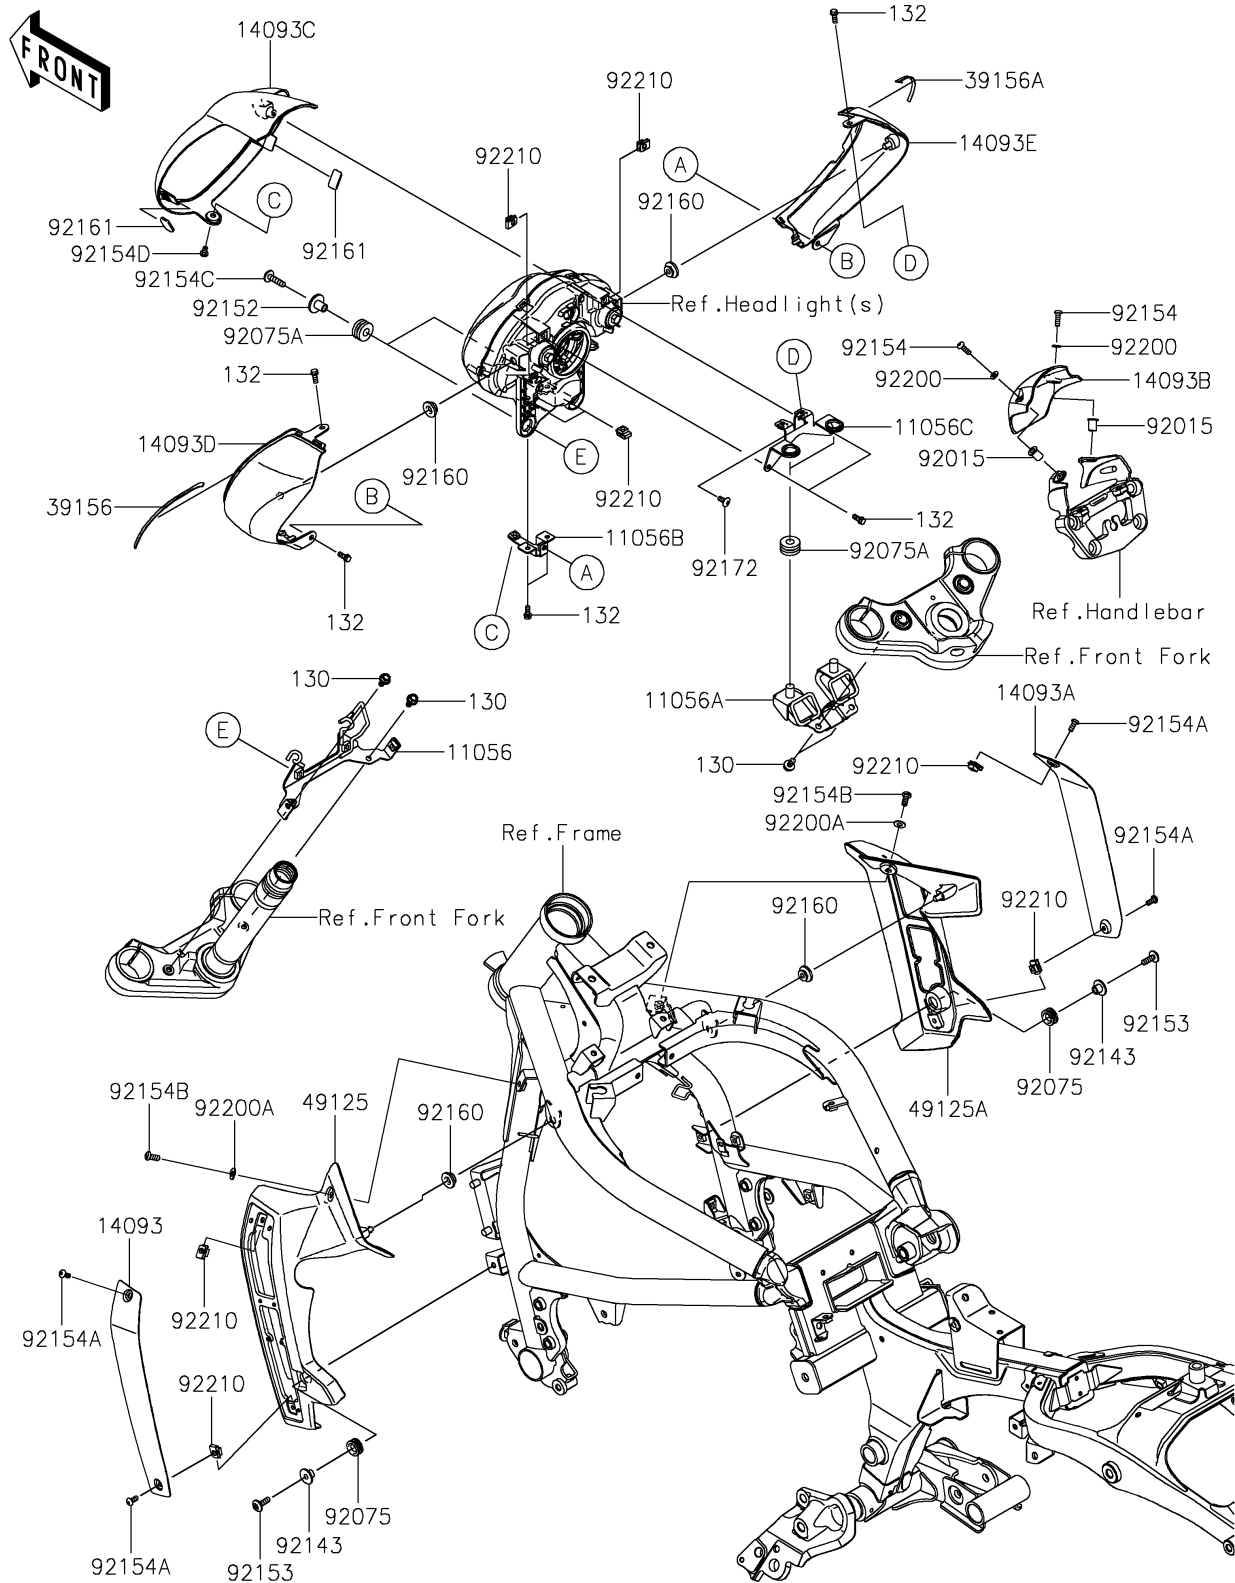

2026 VULCAN® S

PARTS DIAGRAM

Cowling

F2871

2026 VULCAN® S

PARTS LIST

Cowling

ITEM NAME	PART NUMBER	QUANTITY
BRACKET,HEAD LAMP,LWR (Ref # 11056)	11056-4110	1
BRACKET,HEAD LAMP,UPP (Ref # 11056A)	11056-4380	1
BRACKET,HEAD LAMP COVER,LWR (Ref # 11056B)	11056-4384	1
BRACKET,HEAD LAMP COVER,UPP (Ref # 11056C)	11056-4385	1
COVER,SHROUD,LH,EBONY (Ref # 14093)	14093-0113-H8	1
COVER,SHROUD,RH,EBONY (Ref # 14093A)	14093-0114-H8	1
COVER,METER (Ref # 14093B)	14093-0128	1
COVER,HEAD LAMP,EBONY (Ref # 14093C)	14093-0339-H8	1
COVER,HEAD LAMP,LH,F.EBONY (Ref # 14093D)	14093-0496-45L	1
COVER,HEAD LAMP,RH,F.EBONY (Ref # 14093E)	14093-0497-45L	1
PAD,HEAD LAMP COVER,LH (Ref # 39156)	39156-2120	1
PAD,HEAD LAMP COVER,RH (Ref # 39156A)	39156-2121	1
SHROUD,LH (Ref # 49125)	49125-0586	1
SHROUD,RH (Ref # 49125A)	49125-0587	1
NUT,WELL,5MM (Ref # 92015)	92015-1757	2
DAMPER (Ref # 92075)	92075-1634	2
DAMPER,10X24X12 (Ref # 92075A)	92075-1690	4
COLLAR (Ref # 92143)	92143-1962	2
COLLAR,6.5X24X15.3 (Ref # 92152)	92152-2106	2
BOLT,6X18 (Ref # 92153)	92153-0816	2
BOLT,SOCKET,5X16 (Ref # 92154)	92154-1470	2
BOLT,SOCKET,5X12 (Ref # 92154A)	92154-1471	4
BOLT,SOCKET,6X14 (Ref # 92154B)	92154-1512	2
BOLT,SOCKET,6X25 (Ref # 92154C)	92154-1532	2
BOLT,SOCKET,5X10 (Ref # 92154D)	92154-1547	1
DAMPER (Ref # 92160)	92160-1613	4
DAMPER,12X23 (Ref # 92161)	92161-1367	2
SCREW,5X12 (Ref # 92172)	92172-0821	1
WASHER,5.3X11X1 (Ref # 92200)	92200-0973	2

2026 VULCAN® S

PARTS LIST

Cowling

ITEM NAME	PART NUMBER	QUANTITY
WASHER,6.5X14X1 (Ref # 92200A)	92200-1388	2
NUT,PLATE,5MM (Ref # 92210)	92210-0935	8
BOLT-FLANGED,6X12 (Ref # 130)	130BB0612	4
BOLT-FLANGED-SMALL,5X12 (Ref # 132)	132BB0512	7