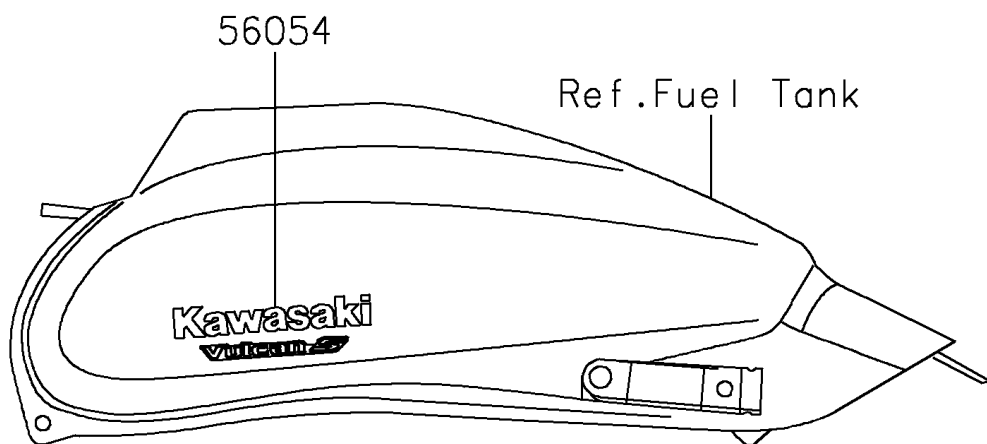

2026 Vulcan S

PARTS DIAGRAM

Decals

F2861

2026 Vulcan S

PARTS LIST

Decals

| ITEM NAME | PART NUMBER | QUANTITY |
|--------------------------------------|-------------|----------|
| MARK,KAWASAKI,VULCAN S (Ref # 56054) | 56054-4484 | 2 |