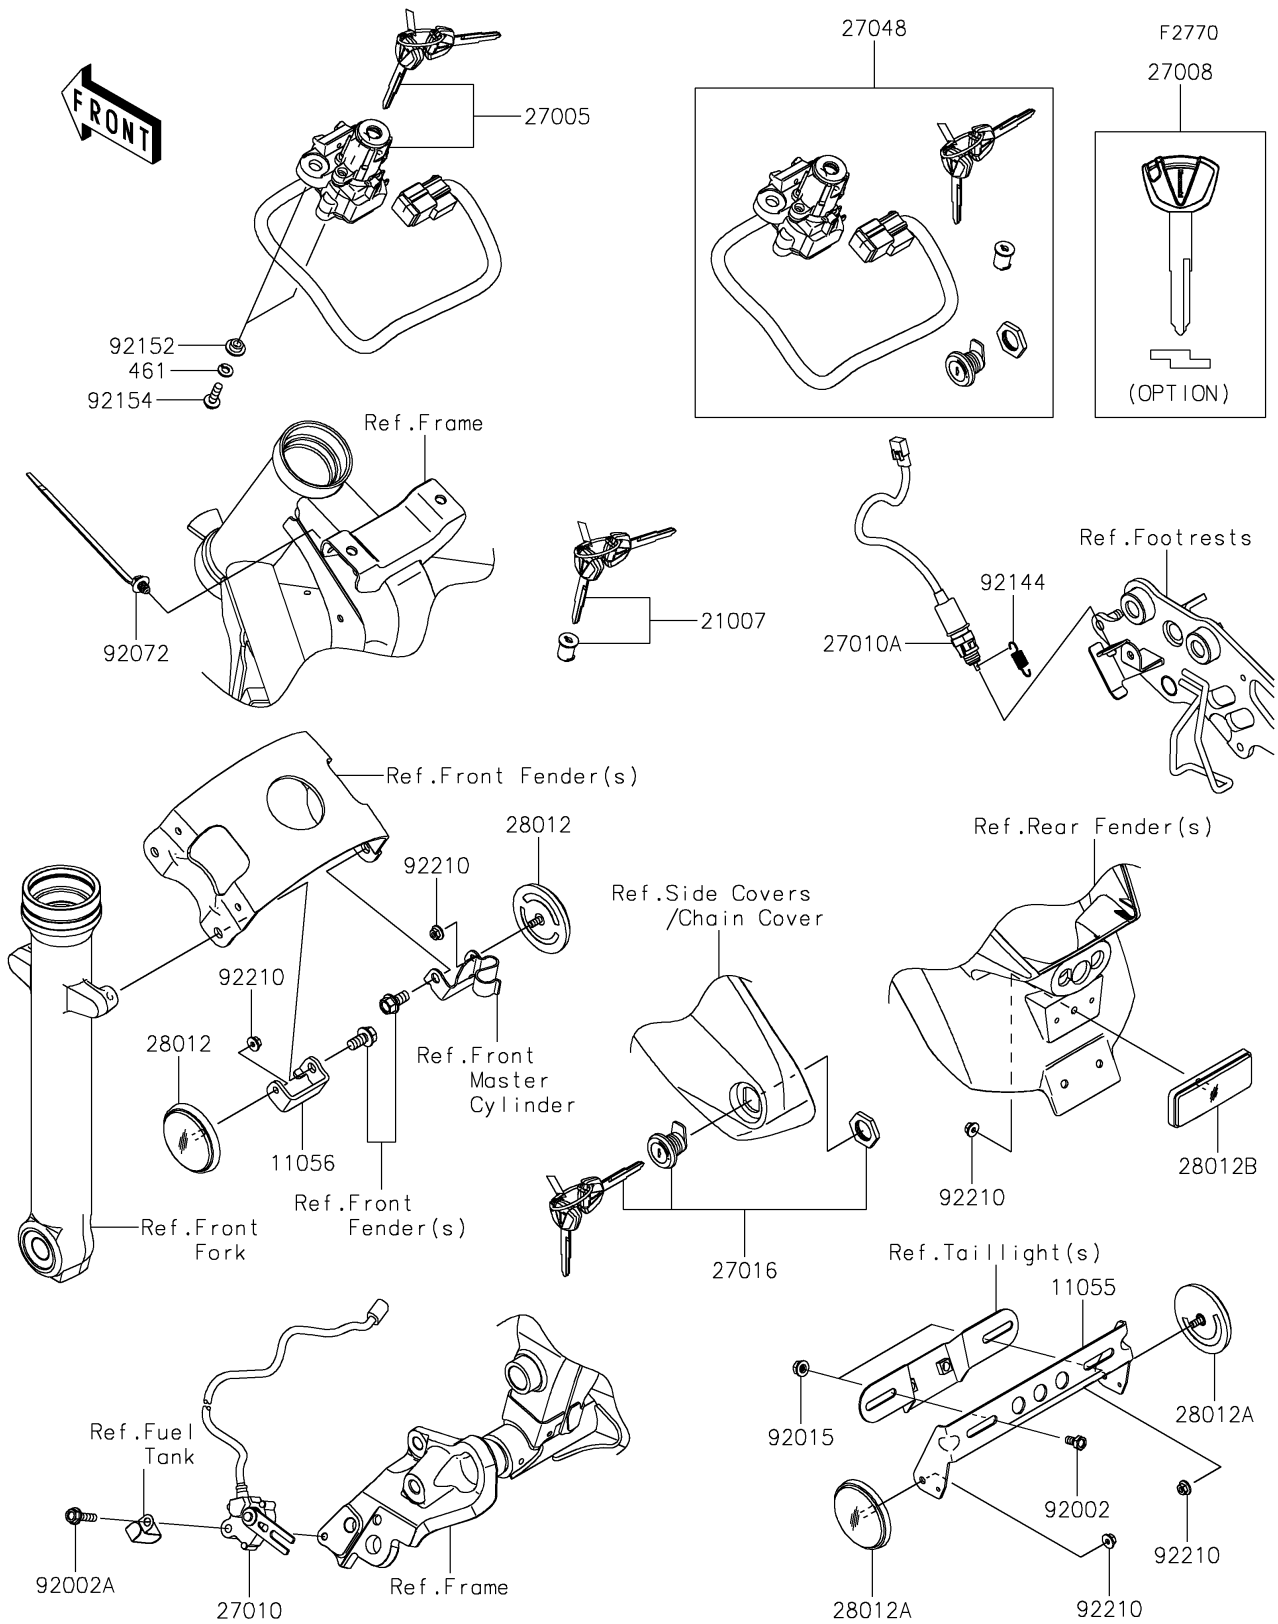

2026 Vulcan S

PARTS DIAGRAM

Ignition Switch/Locks/Reflectors

2026 Vulcan S

PARTS LIST

Ignition Switch/Locks/Reflectors

ITEM NAME

PART NUMBER

QUANTITY
