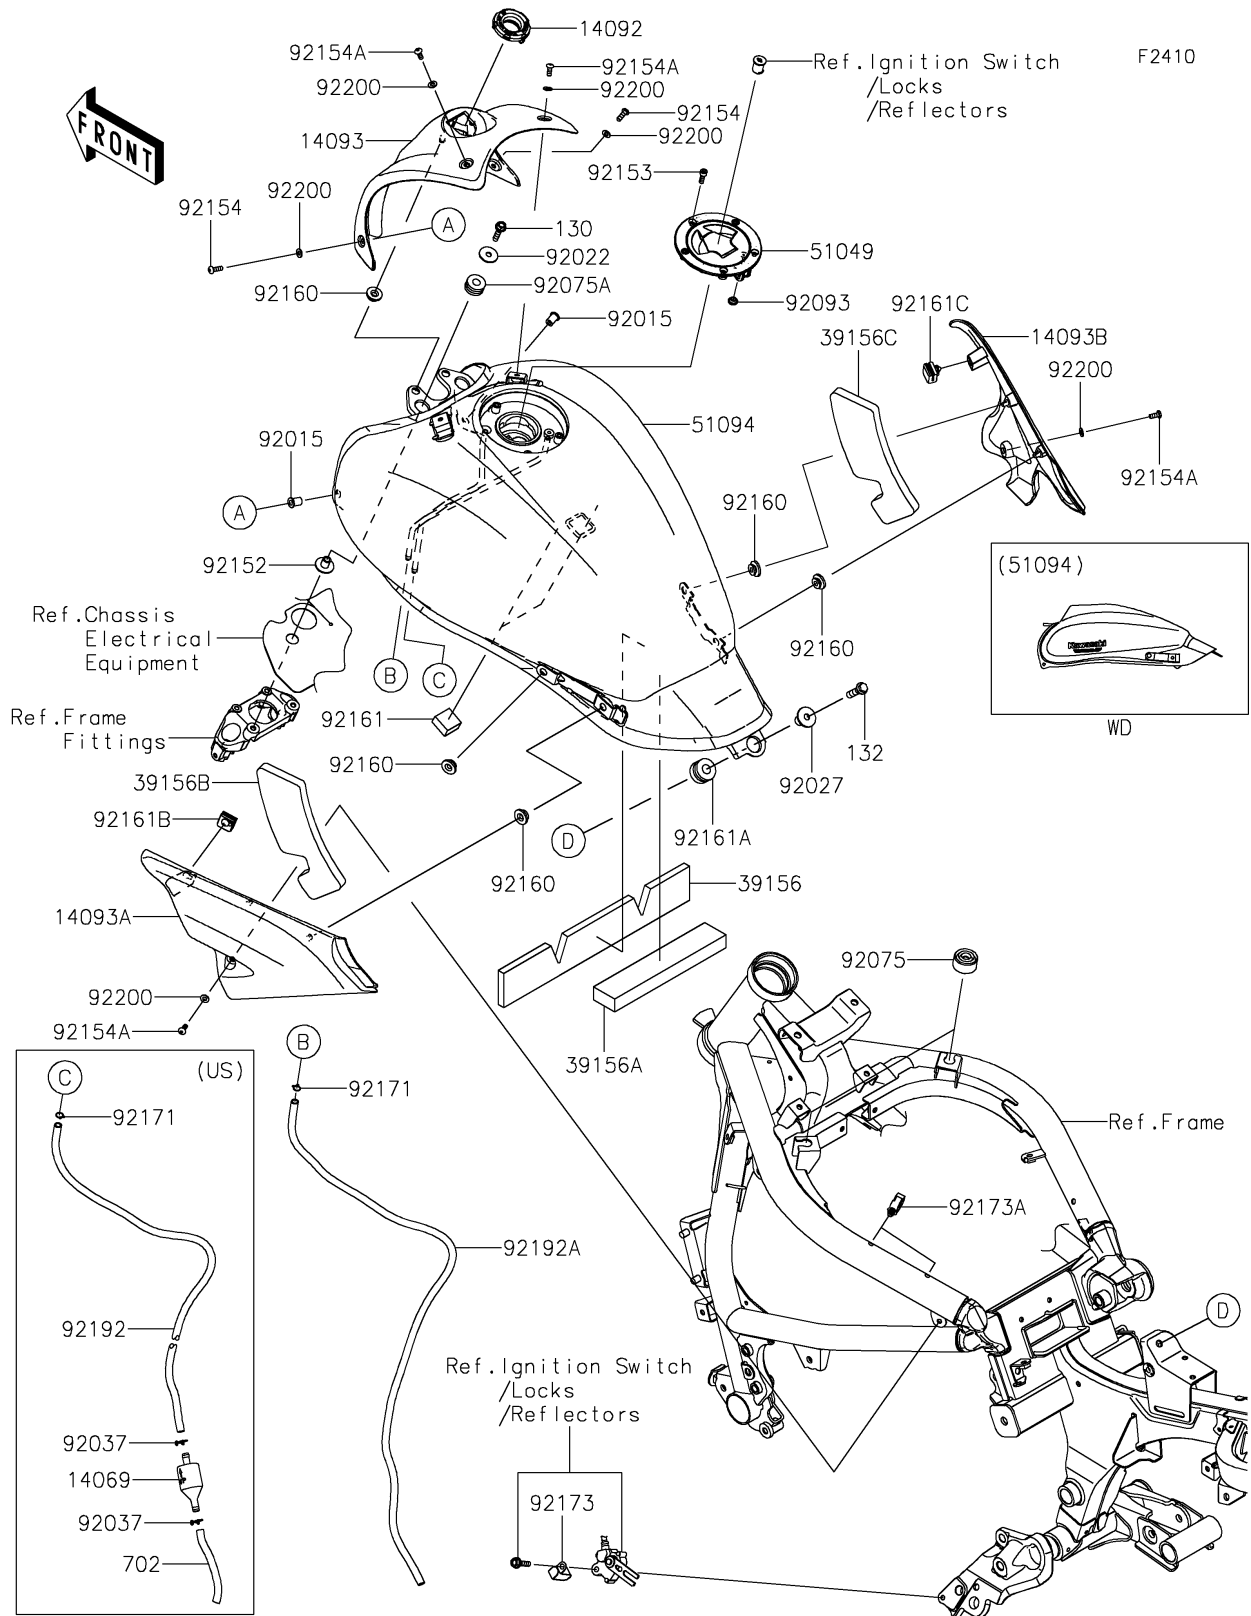

2026 VULCAN® S

PARTS DIAGRAM

Fuel Tank

2026 VULCAN® S

PARTS LIST

Fuel Tank

ITEM NAME	PART NUMBER	QUANTITY
BREATHER (Ref # 14069)	14069-0703	1
COVER,IGNITION SW. (Ref # 14092)	14092-1033	1
COVER,TANK,FR,F.S.BLACK (Ref # 14093)	14093-0105-18T	1
COVER,TANK,LH (Ref # 14093A)	14093-0106	1
COVER,TANK,RH (Ref # 14093B)	14093-0107	1
PAD,53X334X10 (Ref # 39156)	39156-1833	1
PAD,38X200X20 (Ref # 39156A)	39156-1893	1
PAD,TANK COVER,LH (Ref # 39156B)	39156-1929	1
PAD,TANK COVER,RH (Ref # 39156C)	39156-1930	1
CAP-TANK,FUEL (Ref # 51049)	51049-0749	1
TANK-COMP-FUEL,M.F.S.BLACK (Ref # 51094)	51094-5386-739	1
NUT,WELL,5MM (Ref # 92015)	92015-1757	2
WASHER,7X24X1.6 (Ref # 92022)	92022-228	2
COLLAR,L=19.3 (Ref # 92027)	92027-1780	1
CLAMP,TUBE (Ref # 92037)	92037-147	2
DAMPER (Ref # 92075)	92075-015	2
DAMPER,10X24X12 (Ref # 92075A)	92075-1690	2
SEAL,FUEL TANK CAP (Ref # 92093)	92093-1030	1
COLLAR,6.5X10X13.1 (Ref # 92152)	92152-0910	2
BOLT,SOCKET,5X16 (Ref # 92153)	92153-1616	3
BOLT,SOCKET,5X16 (Ref # 92154)	92154-1470	2
BOLT,SOCKET,5X12 (Ref # 92154A)	92154-1471	4
DAMPER (Ref # 92160)	92160-1613	6
DAMPER,T=13 (Ref # 92161)	92161-0792	2
DAMPER,12X28X17 (Ref # 92161A)	92161-1494	1
DAMPER,TANK COVER,LH (Ref # 92161B)	92161-1679	1
DAMPER,TANK COVER,RH (Ref # 92161C)	92161-1744	1
CLAMP,8X0.7 (Ref # 92171)	92171-1973	1
CLAMP (Ref # 92173)	92173-0833	1

2026 VULCAN® S

PARTS LIST

Fuel Tank

Kawasaki

Let the Good Times Roll®

ITEM NAME	PART NUMBER	QUANTITY
CLAMP,HOLDER CLIP (Ref # 92173A)	92173-0868	2
TUBE,BREATHER,6X9X720 (Ref # 92192)	92192-1389	1
TUBE,DRAIN,6X9X870 (Ref # 92192A)	92192-1433	1
WASHER,5.3X11X1 (Ref # 92200)	92200-0973	6
BOLT-FLANGED,6X25 (Ref # 130)	130CA0625	2
BOLT-FLANGED-SMALL,8X30 (Ref # 132)	132BA0830	1
TUBE-RUBBER,7X10X100 (Ref # 702)	702A07100	1
CLAMP,8X0.7 (Ref # 92171)	92171-1973	2