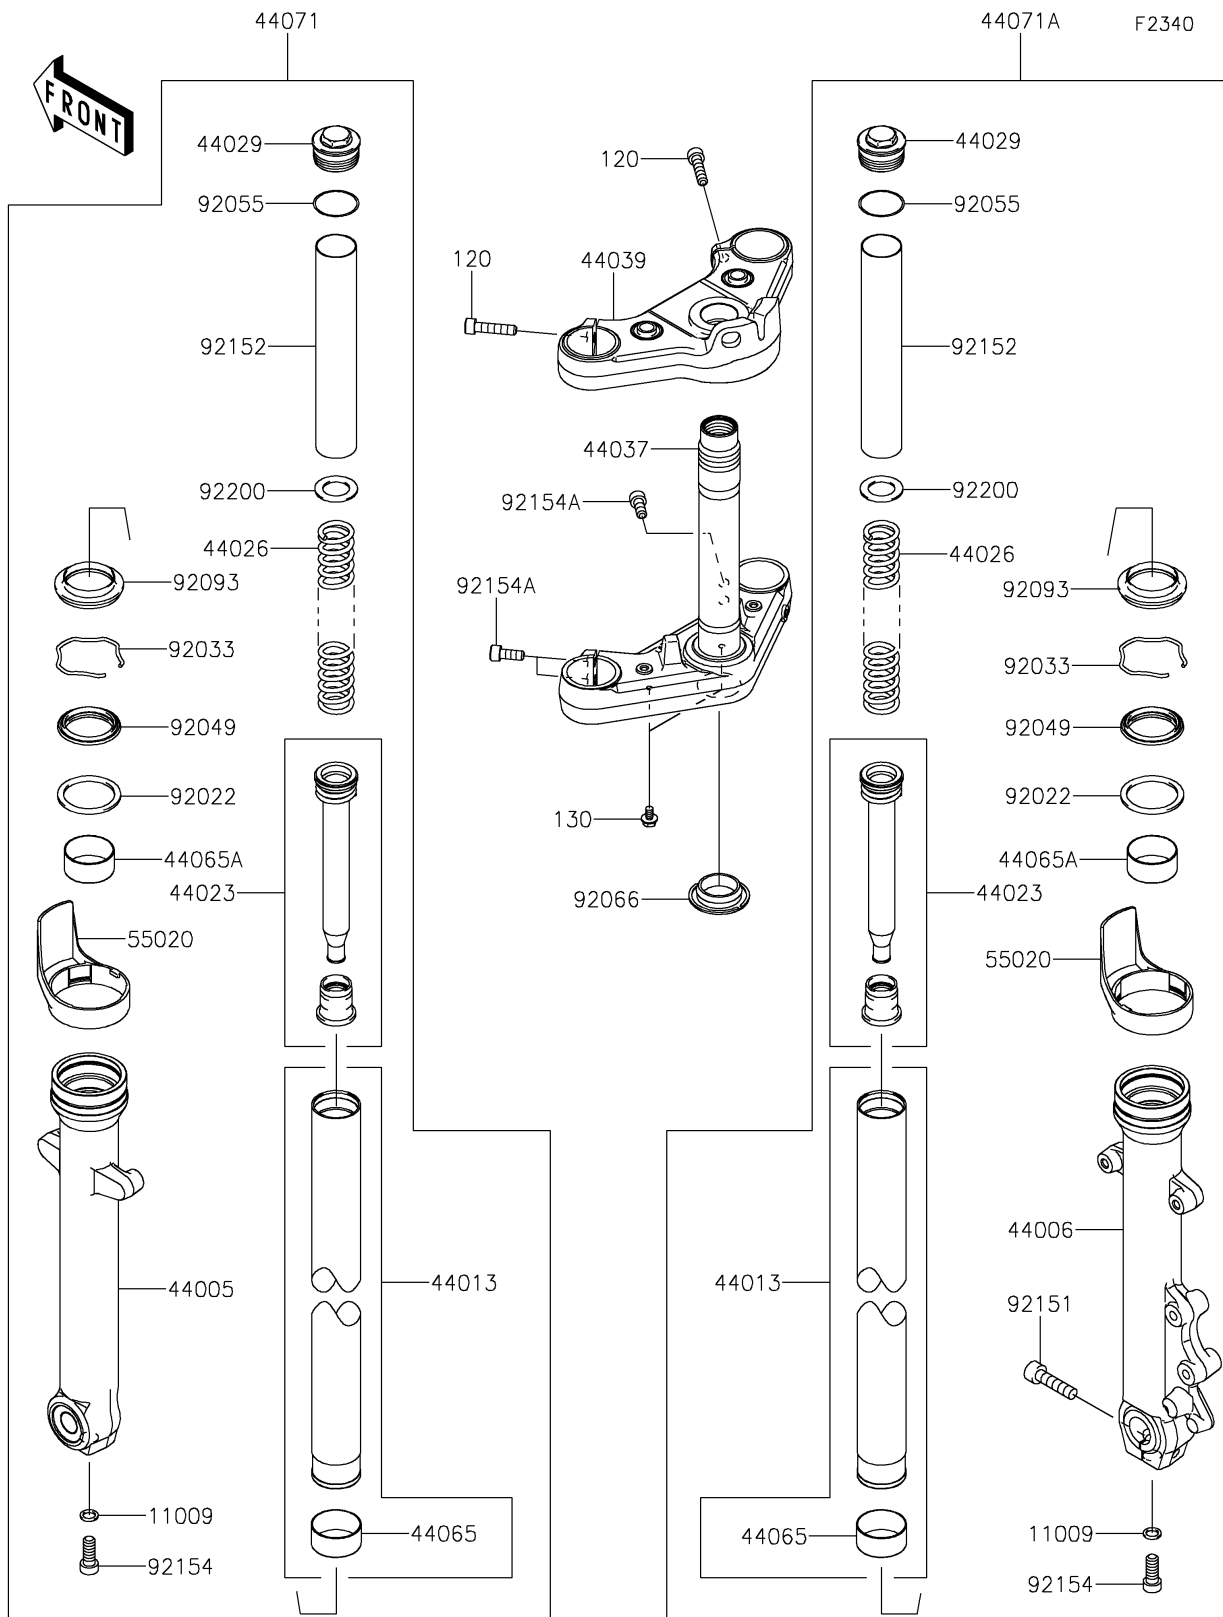

2026 VULCAN® S

PARTS DIAGRAM

Front Fork

2026 VULCAN® S

PARTS LIST

Front Fork

| ITEM NAME | PART NUMBER | QUANTITY |
|--|----------------|----------|
| GASKET,10.5X15X1.5 (Ref # 11009) | 11009-1325 | 2 |
| PIPE-LEFT FORK OUTER,S.BLACK (Ref # 44005) | 44005-0101-32A | 1 |
| PIPE-RIGHT FORK OUTER,S.BLACK (Ref # 44006) | 44006-0100-32A | 1 |
| PIPE-FORK INNER (Ref # 44013) | 44013-0270 | 2 |
| CYLINDER-SET-FORK (Ref # 44023) | 44023-0133 | 2 |
| SPRING-FRONT FORK (Ref # 44026) | 44026-0196 | 2 |
| SEAT-FORK SPRING (Ref # 44029) | 44029-0005 | 2 |
| HOLDER-FORK UNDER,F.S.BLACK (Ref # 44037) | 44037-0150-18R | 1 |
| HOLDER-FORK UPPER,F.BLACK (Ref # 44039) | 44039-0146-21 | 1 |
| BUSHING-FRONT FORK,INNER TUBE (Ref # 44065) | 44065-0014 | 2 |
| BUSHING-FRONT FORK,OUTER TUBE (Ref # 44065A) | 44065-1115 | 2 |
| DAMPER-ASSY,FORK,LH,S.BLACK (Ref # 44071) | 44071-0988-32A | 1 |
| DAMPER-ASSY,FORK,RH,S.BLACK (Ref # 44071A) | 44071-0989-32A | 1 |
| GUARD,FORK (Ref # 55020) | 55020-0872 | 2 |
| WASHER,FORK OUTER TUBE (Ref # 92022) | 92022-1298 | 2 |
| RING-SNAP (Ref # 92033) | 92033-1036 | 2 |
| SEAL-OIL (Ref # 92049) | 92049-0073 | 2 |
| RING-O (Ref # 92055) | 92055-1321 | 2 |
| PLUG (Ref # 92066) | 92066-0817 | 1 |
| SEAL,FORK OUTER TUBE (Ref # 92093) | 92093-1472 | 2 |
| BOLT,SOCKET,10X40 (Ref # 92151) | 92151-1357 | 1 |
| COLLAR (Ref # 92152) | 92152-2153 | 2 |
| BOLT,SOCKET,FORK CYLINDER (Ref # 92154) | 92154-0296 | 2 |
| BOLT,SOCKET,8X20 (Ref # 92154A) | 92154-1811 | 4 |
| WASHER (Ref # 92200) | 92200-1467 | 2 |
| BOLT-SOCKET,8X35 (Ref # 120) | 120CB0835 | 2 |
| BOLT-FLANGED,6X10 (Ref # 130) | 130BB0610 | 2 |