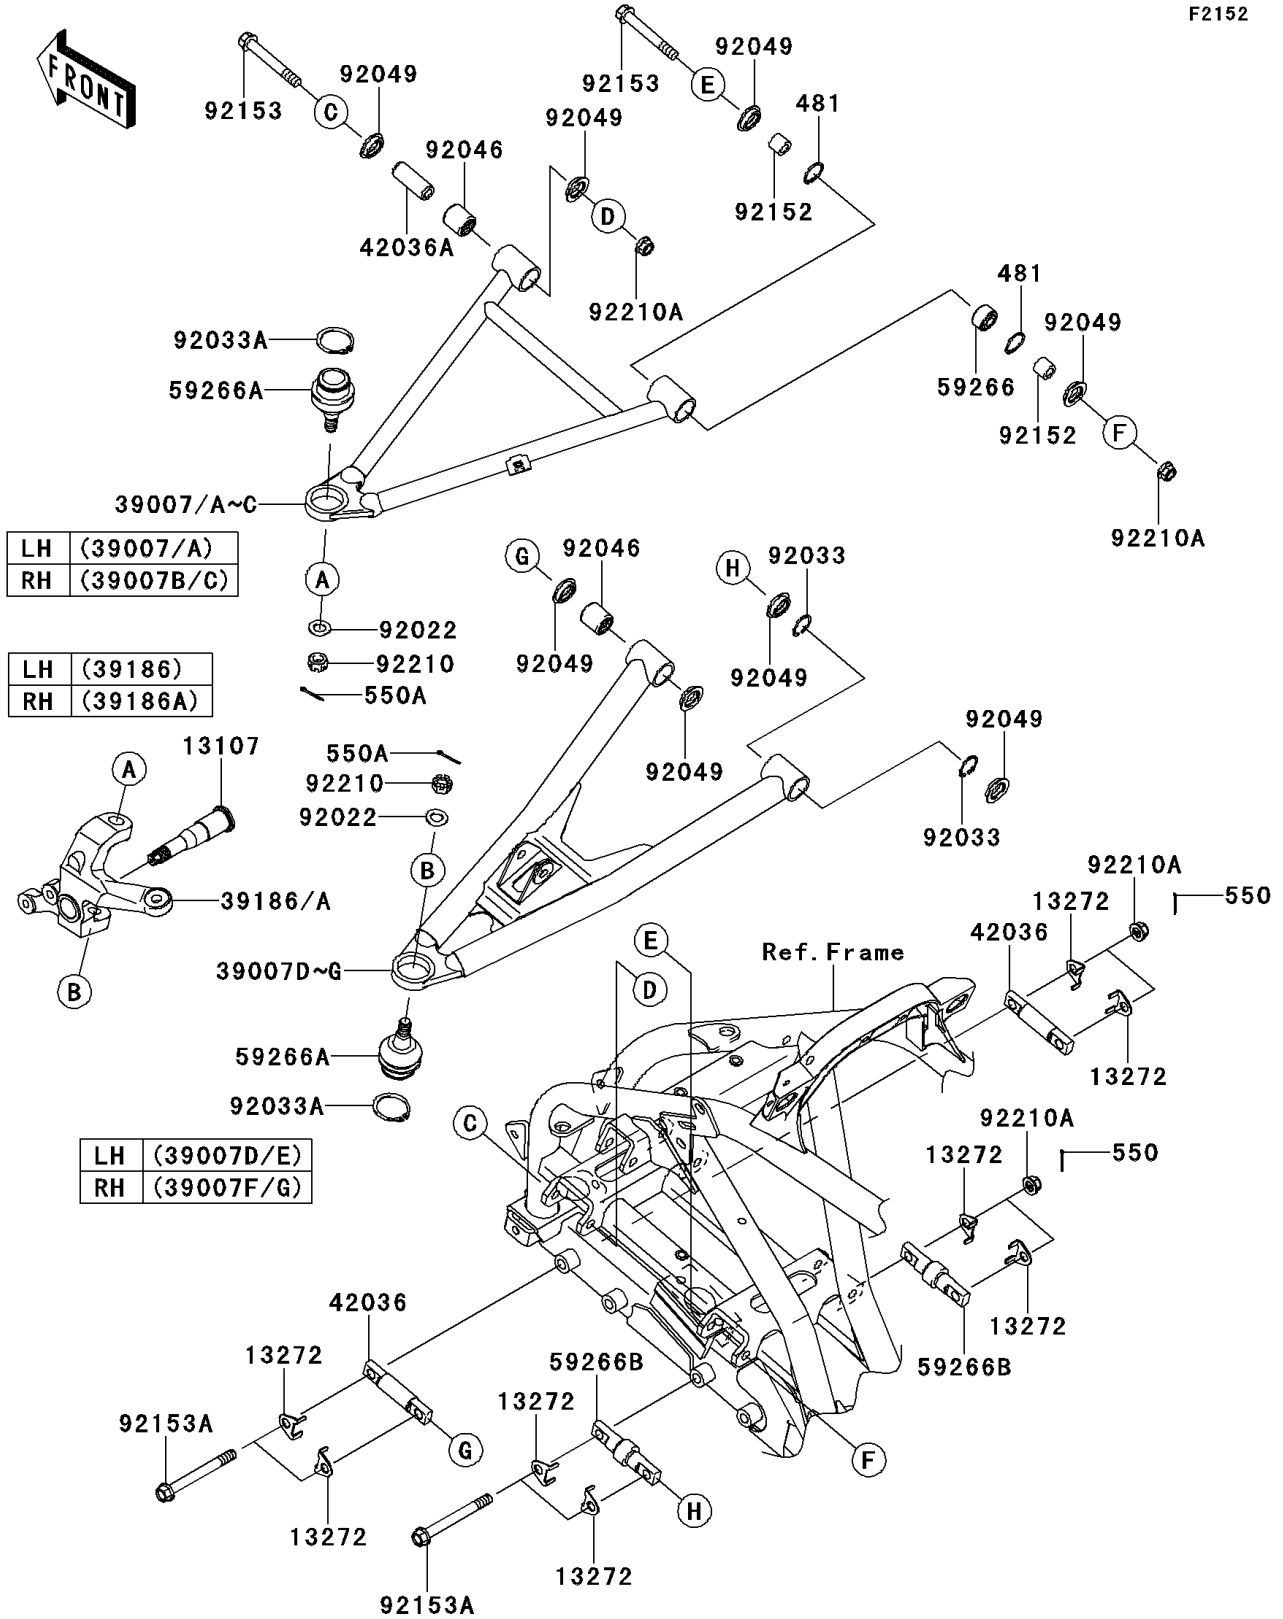

2010 KFX[®] 450R

PARTS DIAGRAM

Front Suspension

F2152

2010 KFX[®] 450R

PARTS LIST

Front Suspension

Kawasaki

Let the Good Times Roll[®]

ITEM NAME

PART NUMBER

QUANTITY
