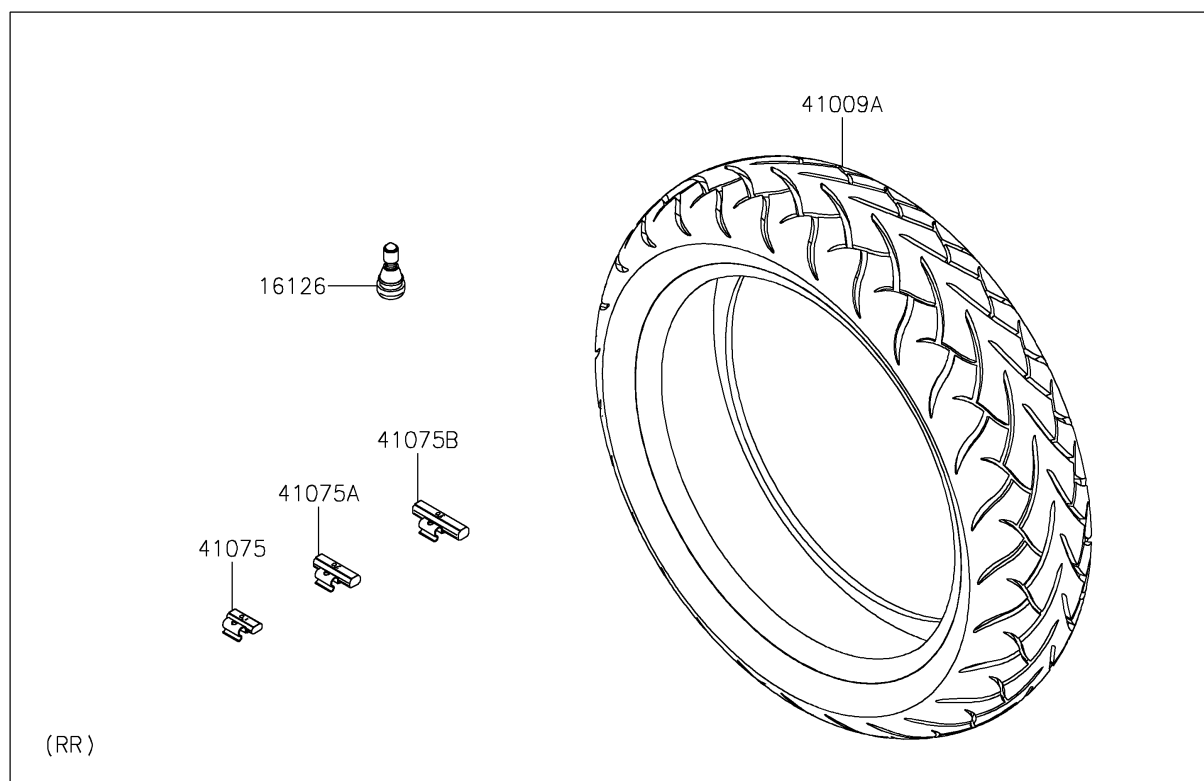

## PARTS DIAGRAM

### Tires

F2210

## PARTS LIST

### Tires

ITEM NAME	PART NUMBER	QUANTITY
VALVE,TIRE (Ref # 16126)	16126-1140	2
TIRE,FR,120/70R18(59H),D220F (Ref # 41009)	41009-0659	1
TIRE,RR,160/60ZR17(69H),D220ST (Ref # 41009A)	41009-0693	1
BALANCER-WHEEL,10G,SILVER (Ref # 41075)	41075-0007	AR
BALANCER-WHEEL,20G,SILVER (Ref # 41075A)	41075-0008	AR
BALANCER-WHEEL,30G,SILVER (Ref # 41075B)	41075-0009	AR