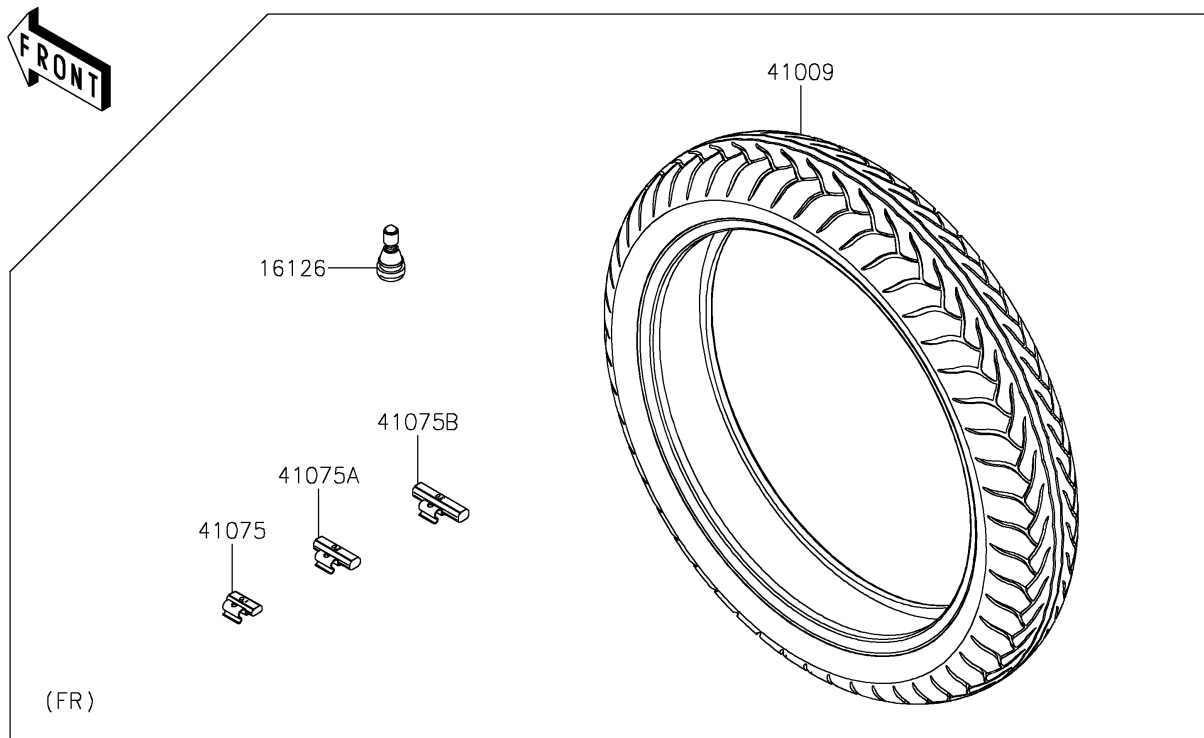

## PARTS DIAGRAM

### Tires

F2210

## PARTS LIST

### Tires

ITEM NAME	PART NUMBER	QUANTITY
VALVE,TIRE (Ref # 16126)	16126-1140	2
TIRE,FR,120/70R18(59H),D220F (Ref # 41009)	41009-0659	1
TIRE,RR,160/60ZR17(69H),D220ST (Ref # 41009A)	41009-0693	1
BALANCER-WHEEL,10G,SILVER (Ref # 41075)	41075-0007	AR
BALANCER-WHEEL,20G,SILVER (Ref # 41075A)	41075-0008	AR
BALANCER-WHEEL,30G,SILVER (Ref # 41075B)	41075-0009	AR