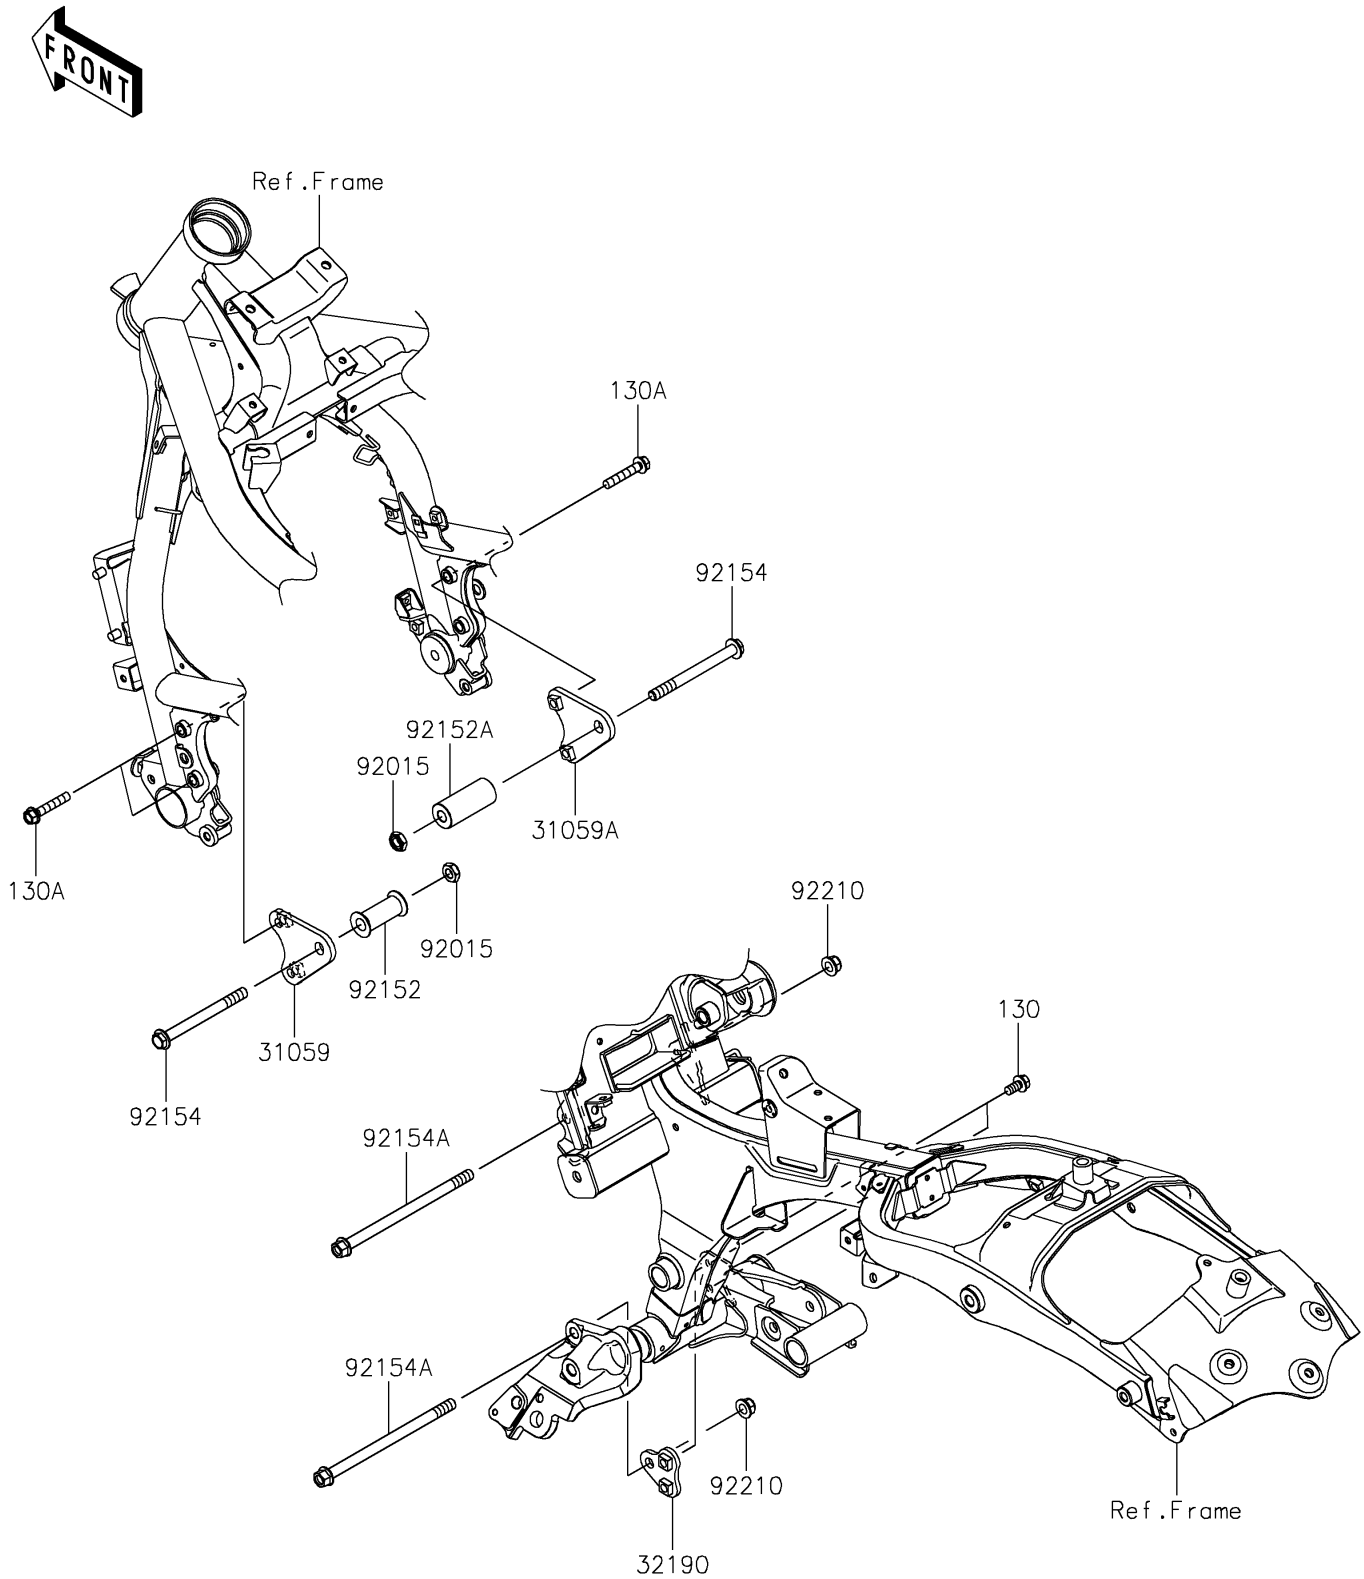

2026 Vulcan S

PARTS DIAGRAM

Engine Mount

F2122

2026 Vulcan S

PARTS LIST

Engine Mount

Kawasaki

Let the Good Times Roll®

ITEM NAME

PART NUMBER

QUANTITY
