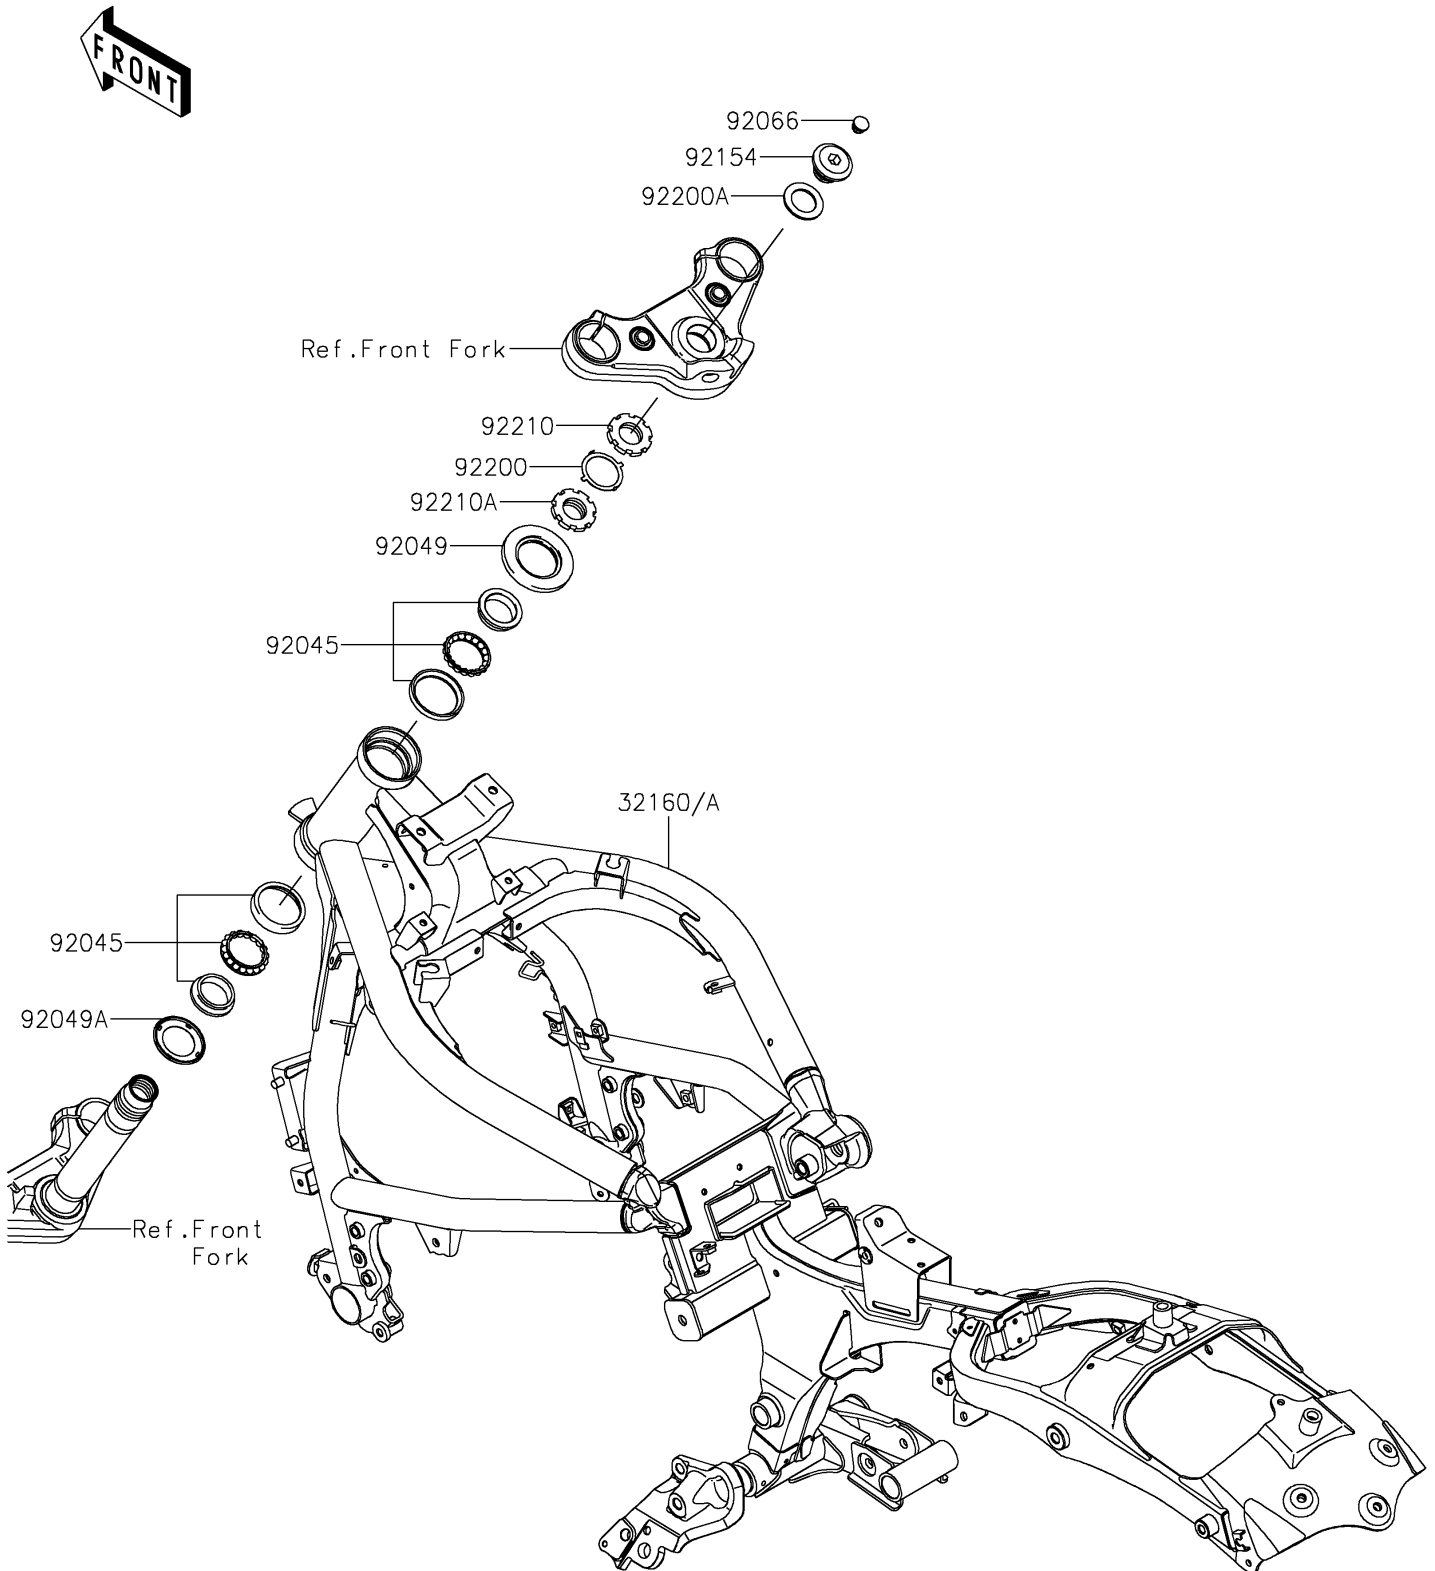

2026 Vulcan S

PARTS DIAGRAM

Frame

F2120