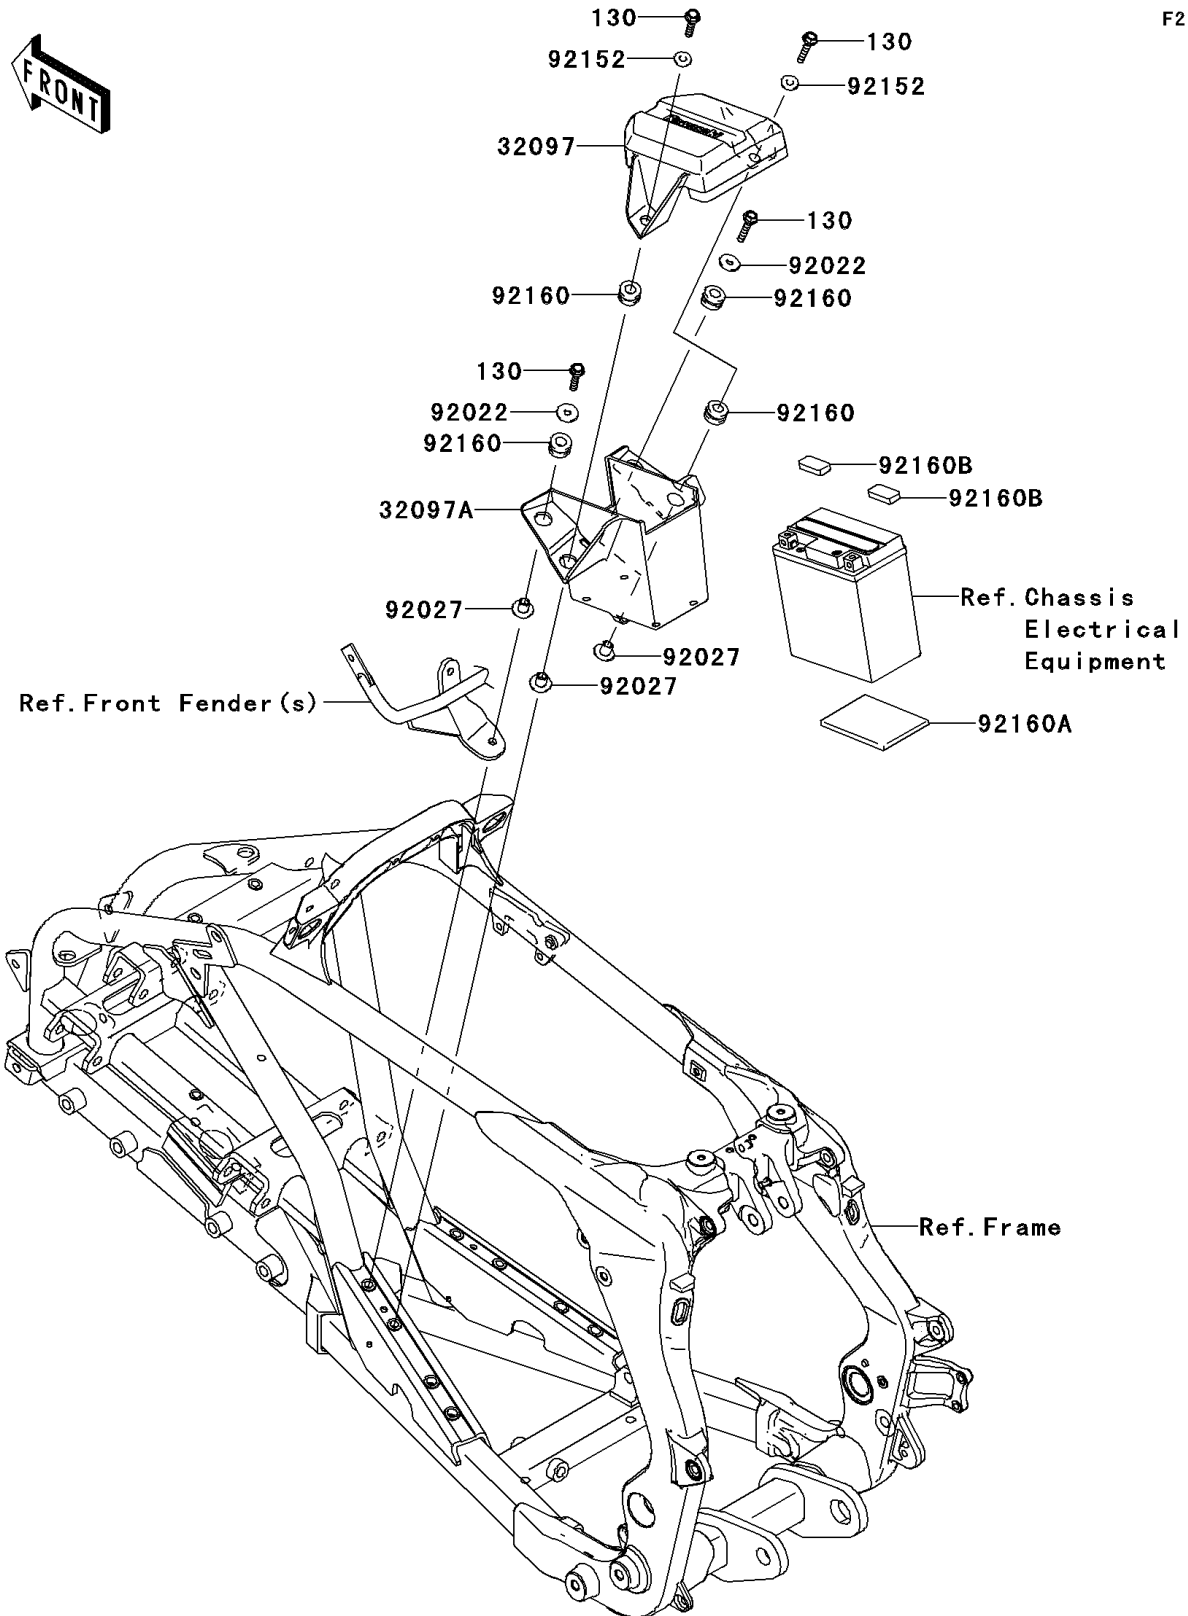

2010 KFX[®] 450R

PARTS DIAGRAM

Battery Case

F2132

2010 KFX[®] 450R

PARTS LIST

Battery Case

Kawasaki

Let the Good Times Roll[®]

ITEM NAME

PART NUMBER

QUANTITY
