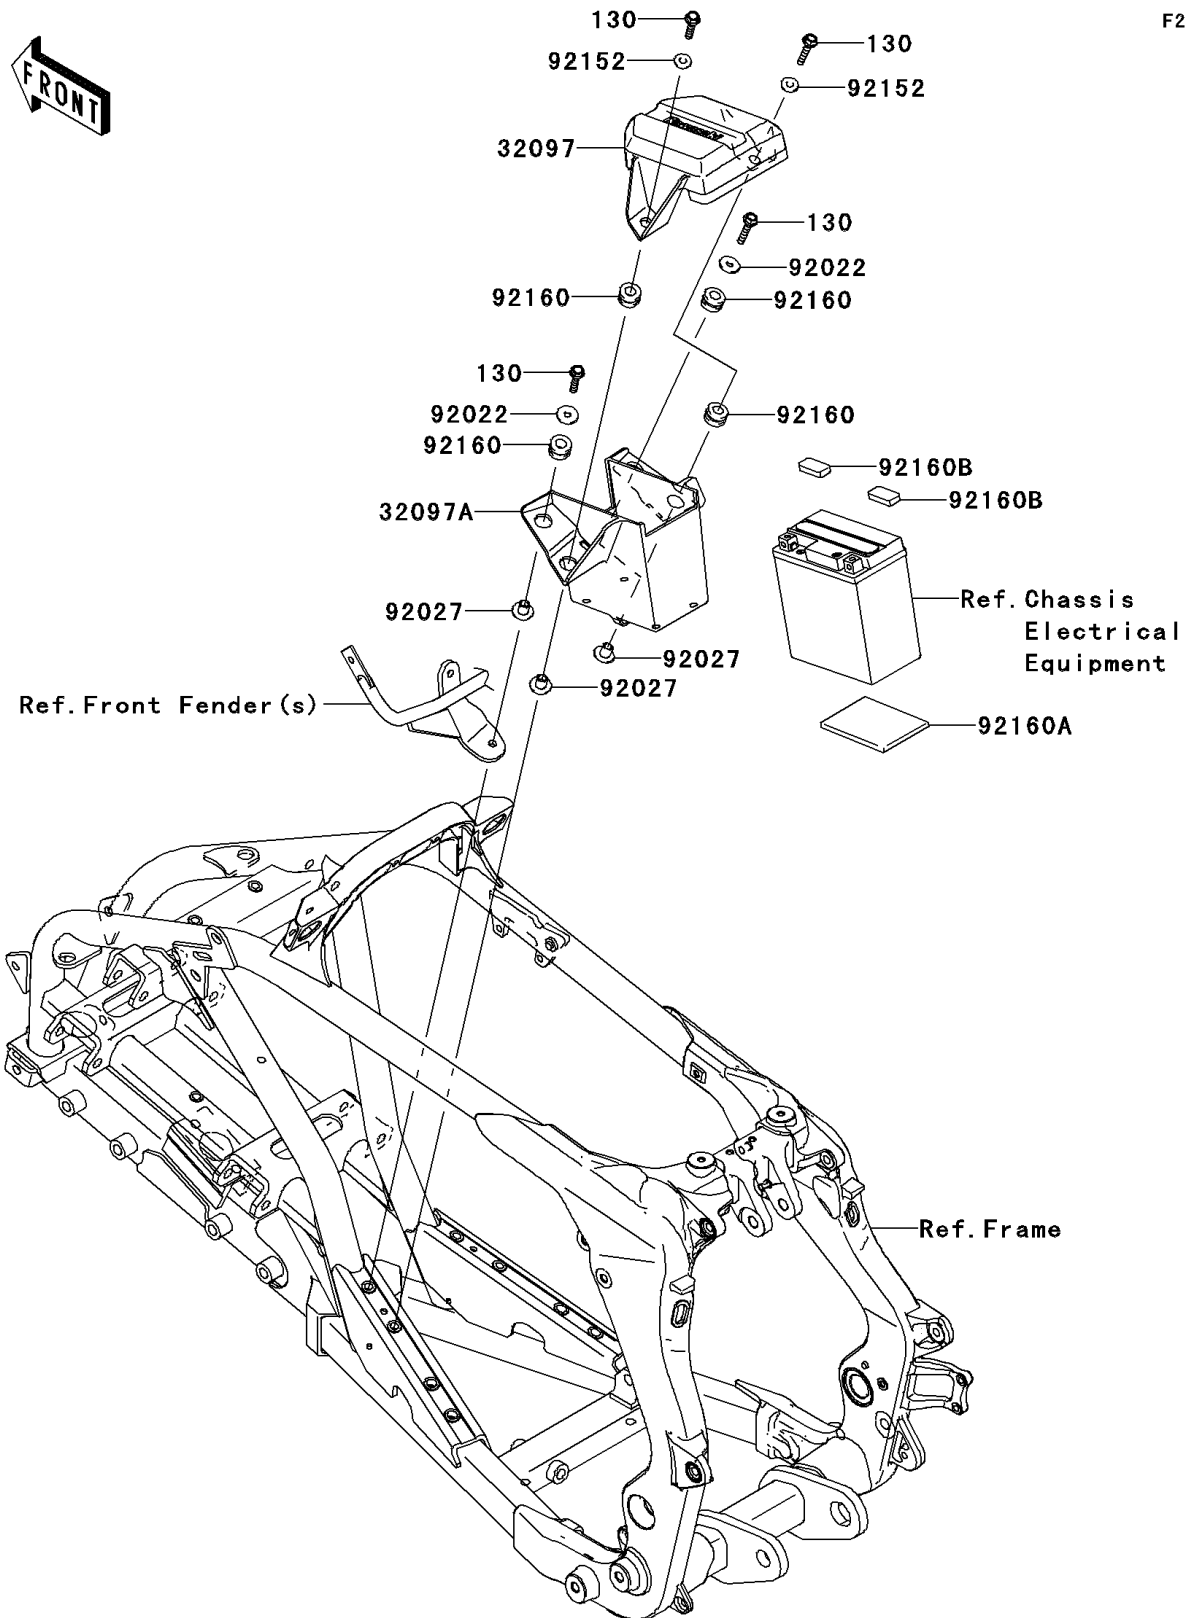

2009 KFX[®] 450R

PARTS DIAGRAM

Battery Case

F2132

2009 KFX[®] 450R

PARTS LIST

Battery Case

Kawasaki

Let the Good Times Roll[®]

ITEM NAME

PART NUMBER

QUANTITY
