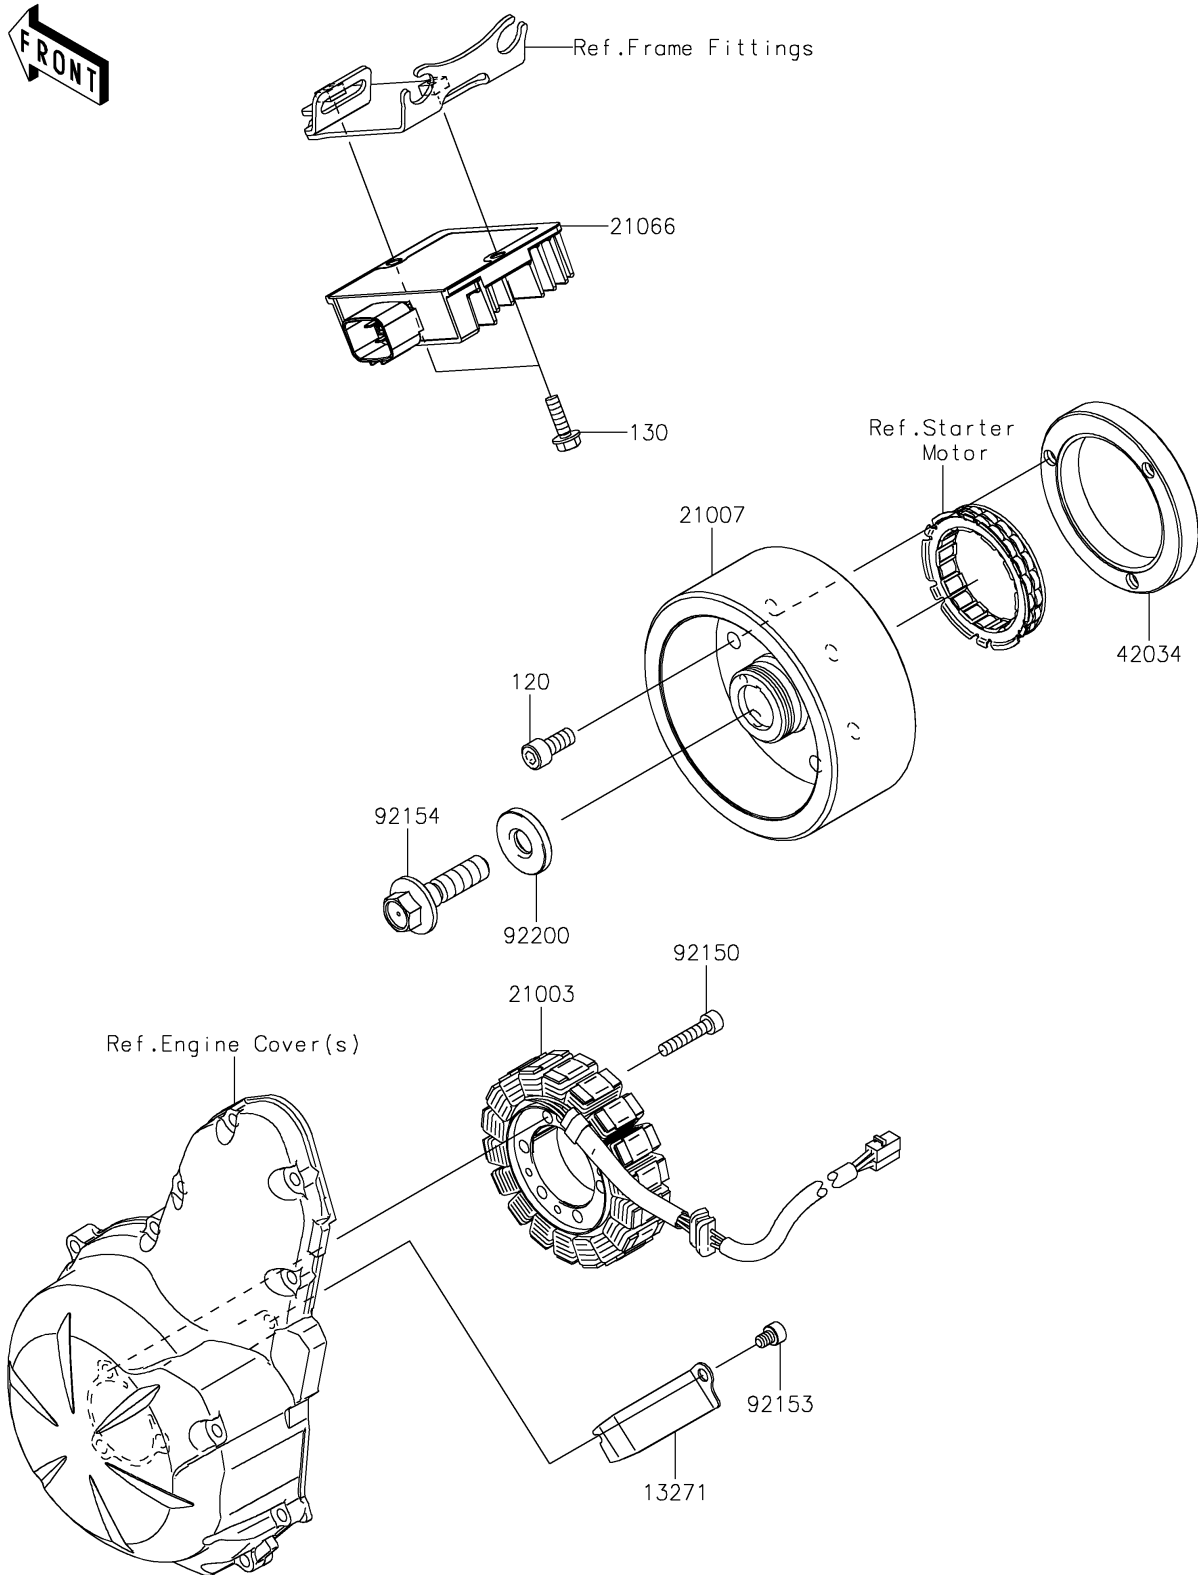

## PARTS DIAGRAM

# 2026 VULCAN® S

## PARTS LIST

### Generator

ITEM NAME	PART NUMBER	QUANTITY
PLATE (Ref # 13271)	13271-0952	1
STATOR (Ref # 21003)	21003-0206	1
ROTOR (Ref # 21007)	21007-0601	1
REGULATOR-VOLTAGE (Ref # 21066)	21066-0750	1
COUPLING (Ref # 42034)	42034-1143	1
BOLT,SOCKET,6X30 (Ref # 92150)	92150-1433	3
BOLT,SOCKET,6X8 (Ref # 92153)	92153-1414	1
BOLT,FLANGED,12X45 (Ref # 92154)	92154-1812	1
WASHER,12X33X5 (Ref # 92200)	92200-0220	1
BOLT-SOCKET,8X18 (Ref # 120)	120CA0818	3
BOLT-FLANGED,6X20 (Ref # 130)	130BA0620	2