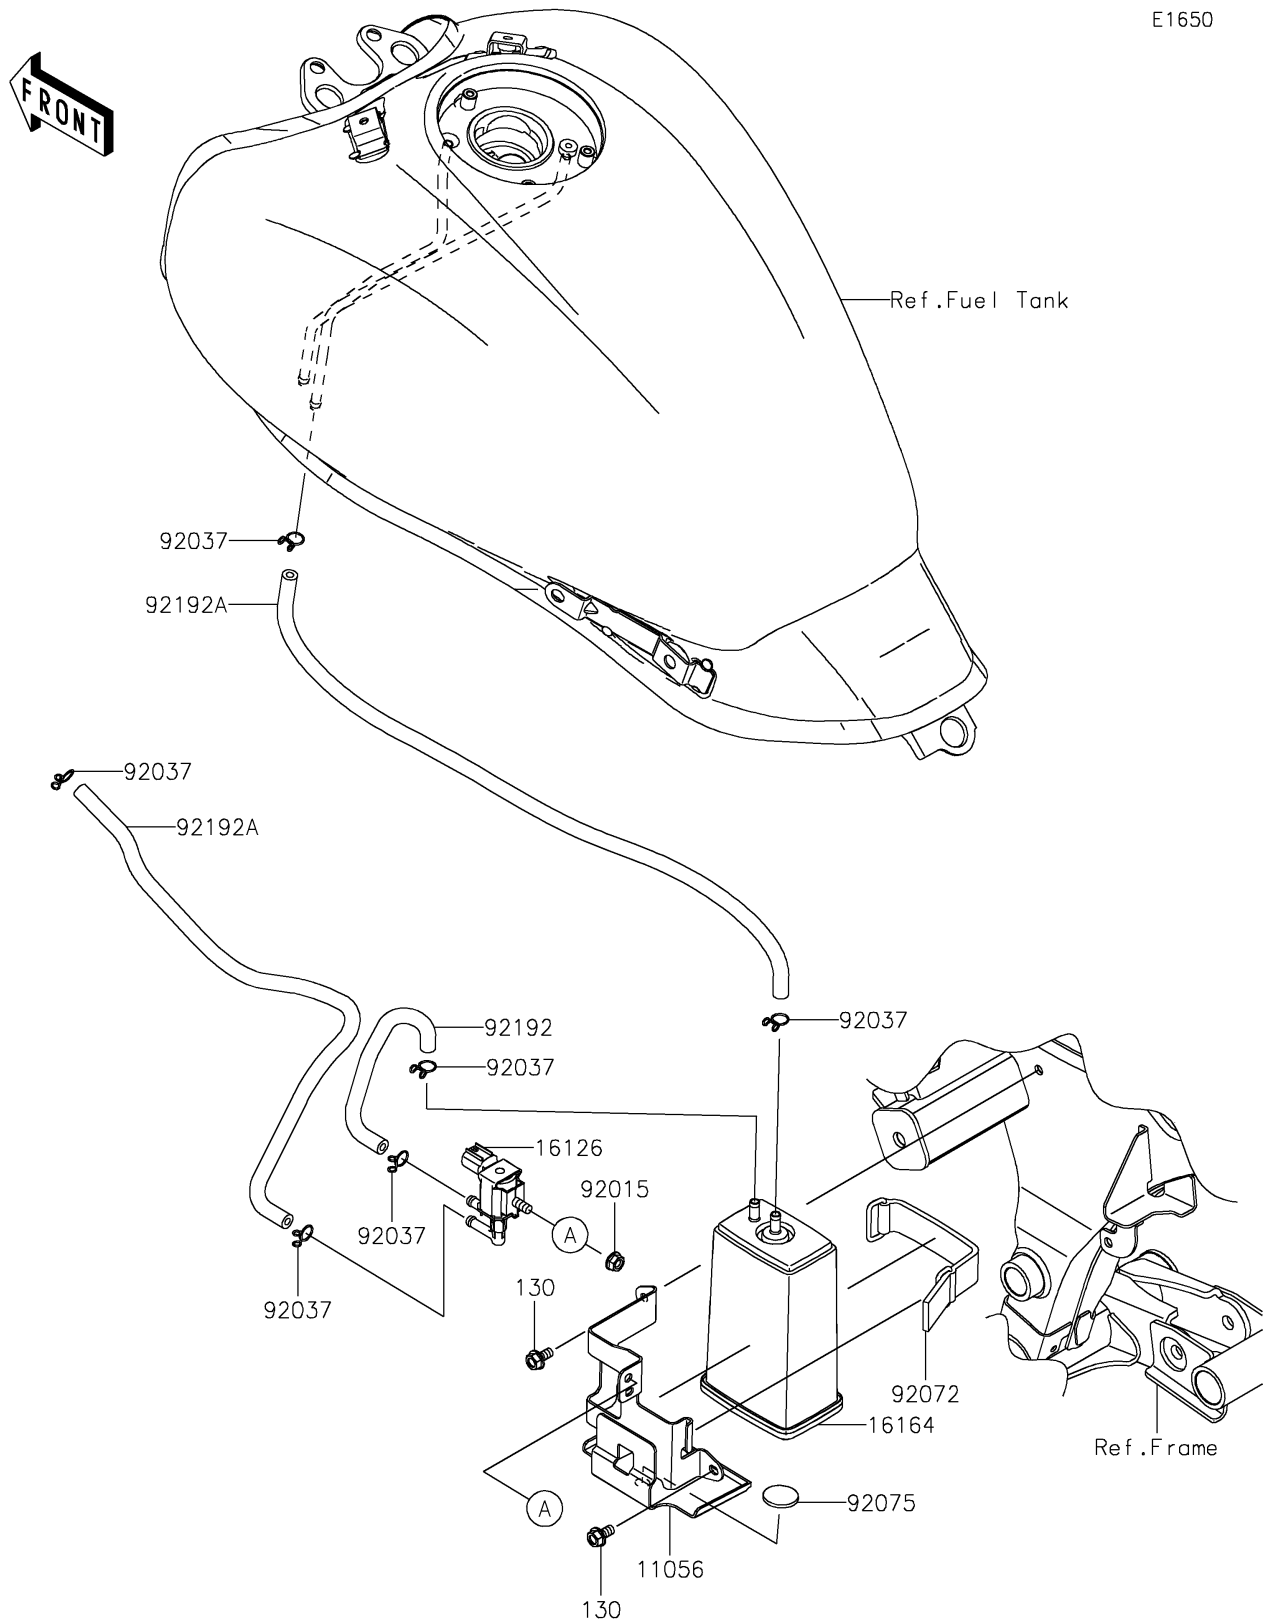

2026 VULCAN® S

PARTS DIAGRAM

Fuel Evaporative System(CA)

E1650