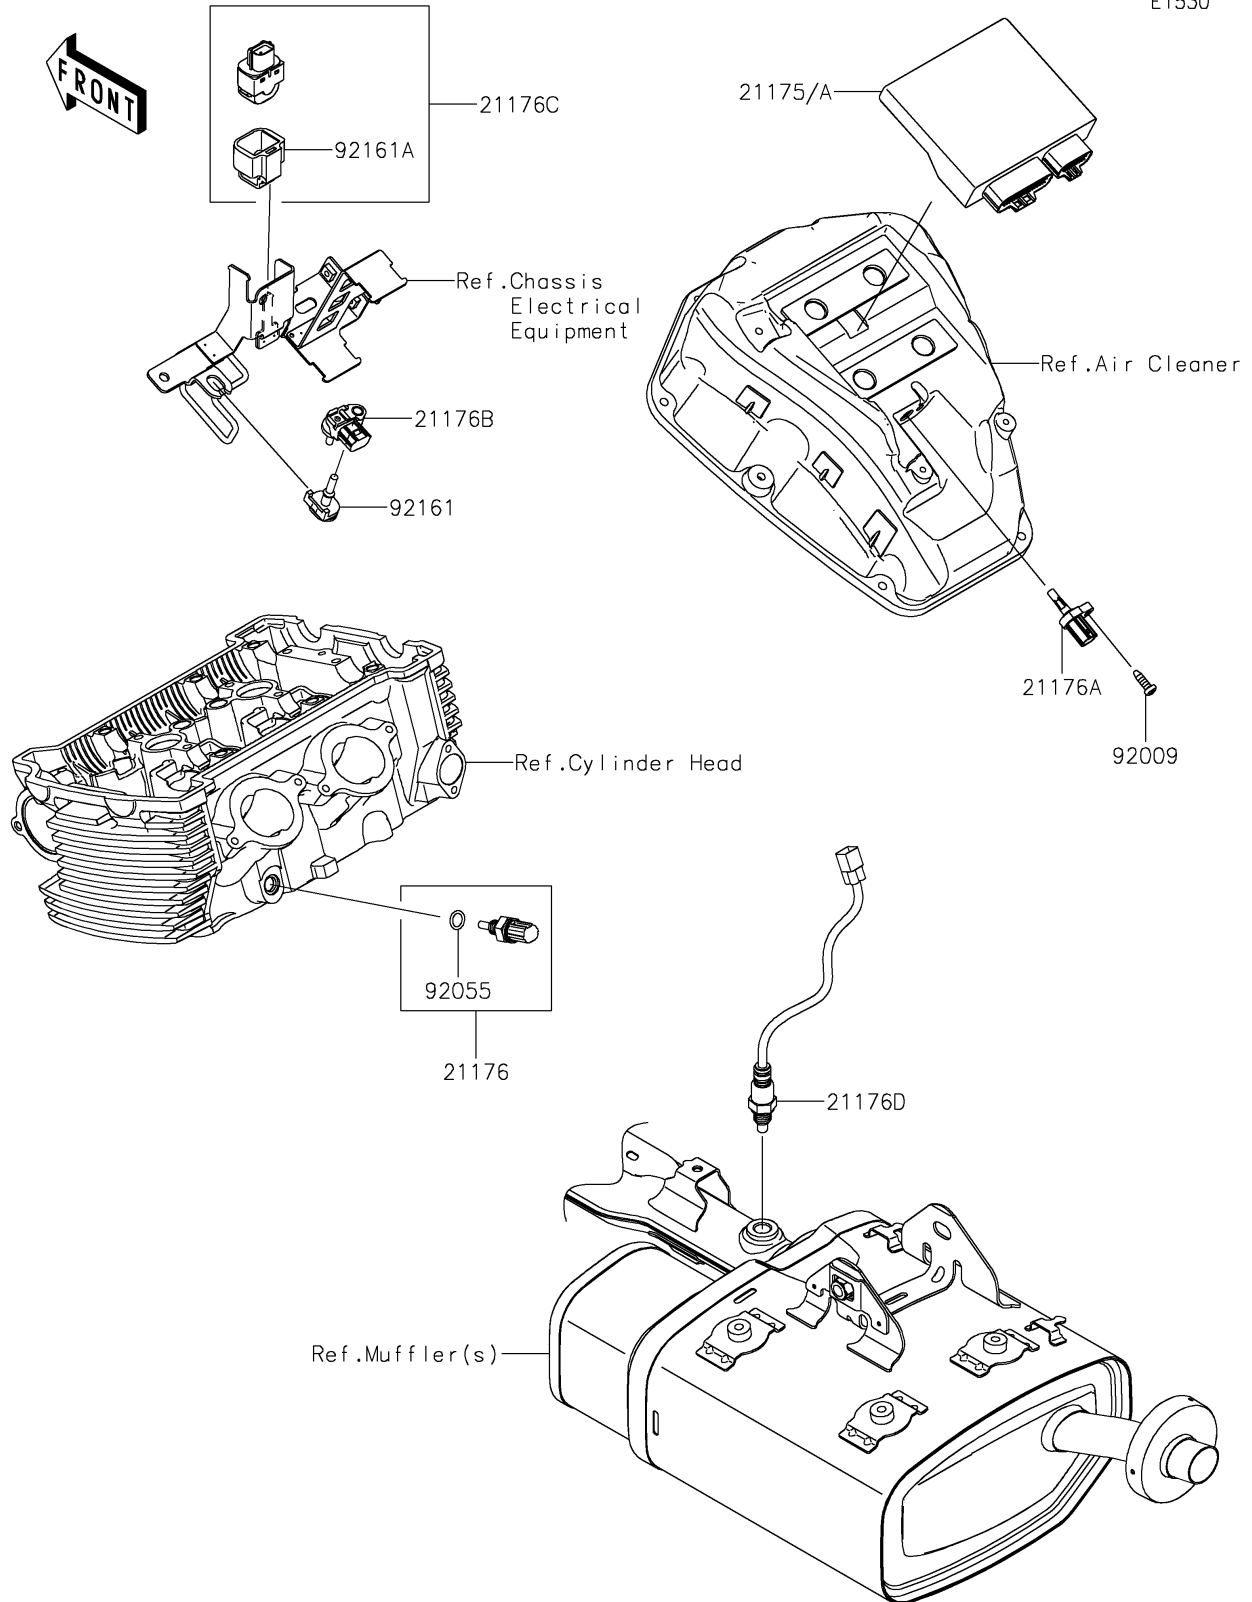

## PARTS DIAGRAM

# 2026 VULCAN® S

## PARTS LIST

### Fuel Injection

ITEM NAME	PART NUMBER	QUANTITY
CONTROL UNIT-ELECTRONIC (Ref # 21175)	21175-1196	1
CONTROL UNIT-ELECTRONIC (Ref # 21175A)	21175-1197	1
SENSOR,WATER TEMP (Ref # 21176)	21176-0009	1
SENSOR,AIR TEMPERATURE (Ref # 21176A)	21176-0048	1
SENSOR,PRESSURE (Ref # 21176B)	21176-0111	1
SENSOR,VEHICLE-DOWN (Ref # 21176C)	21176-0704	1
SENSOR,OXYGEN (Ref # 21176D)	21176-0775	1
SCREW,TAPPING,5X16 (Ref # 92009)	92009-1984	1
RING-O,9.5X1.9 (Ref # 92055)	92055-0016	1
DAMPER (Ref # 92161)	92161-0673	1
DAMPER (Ref # 92161A)	92161-0951	1