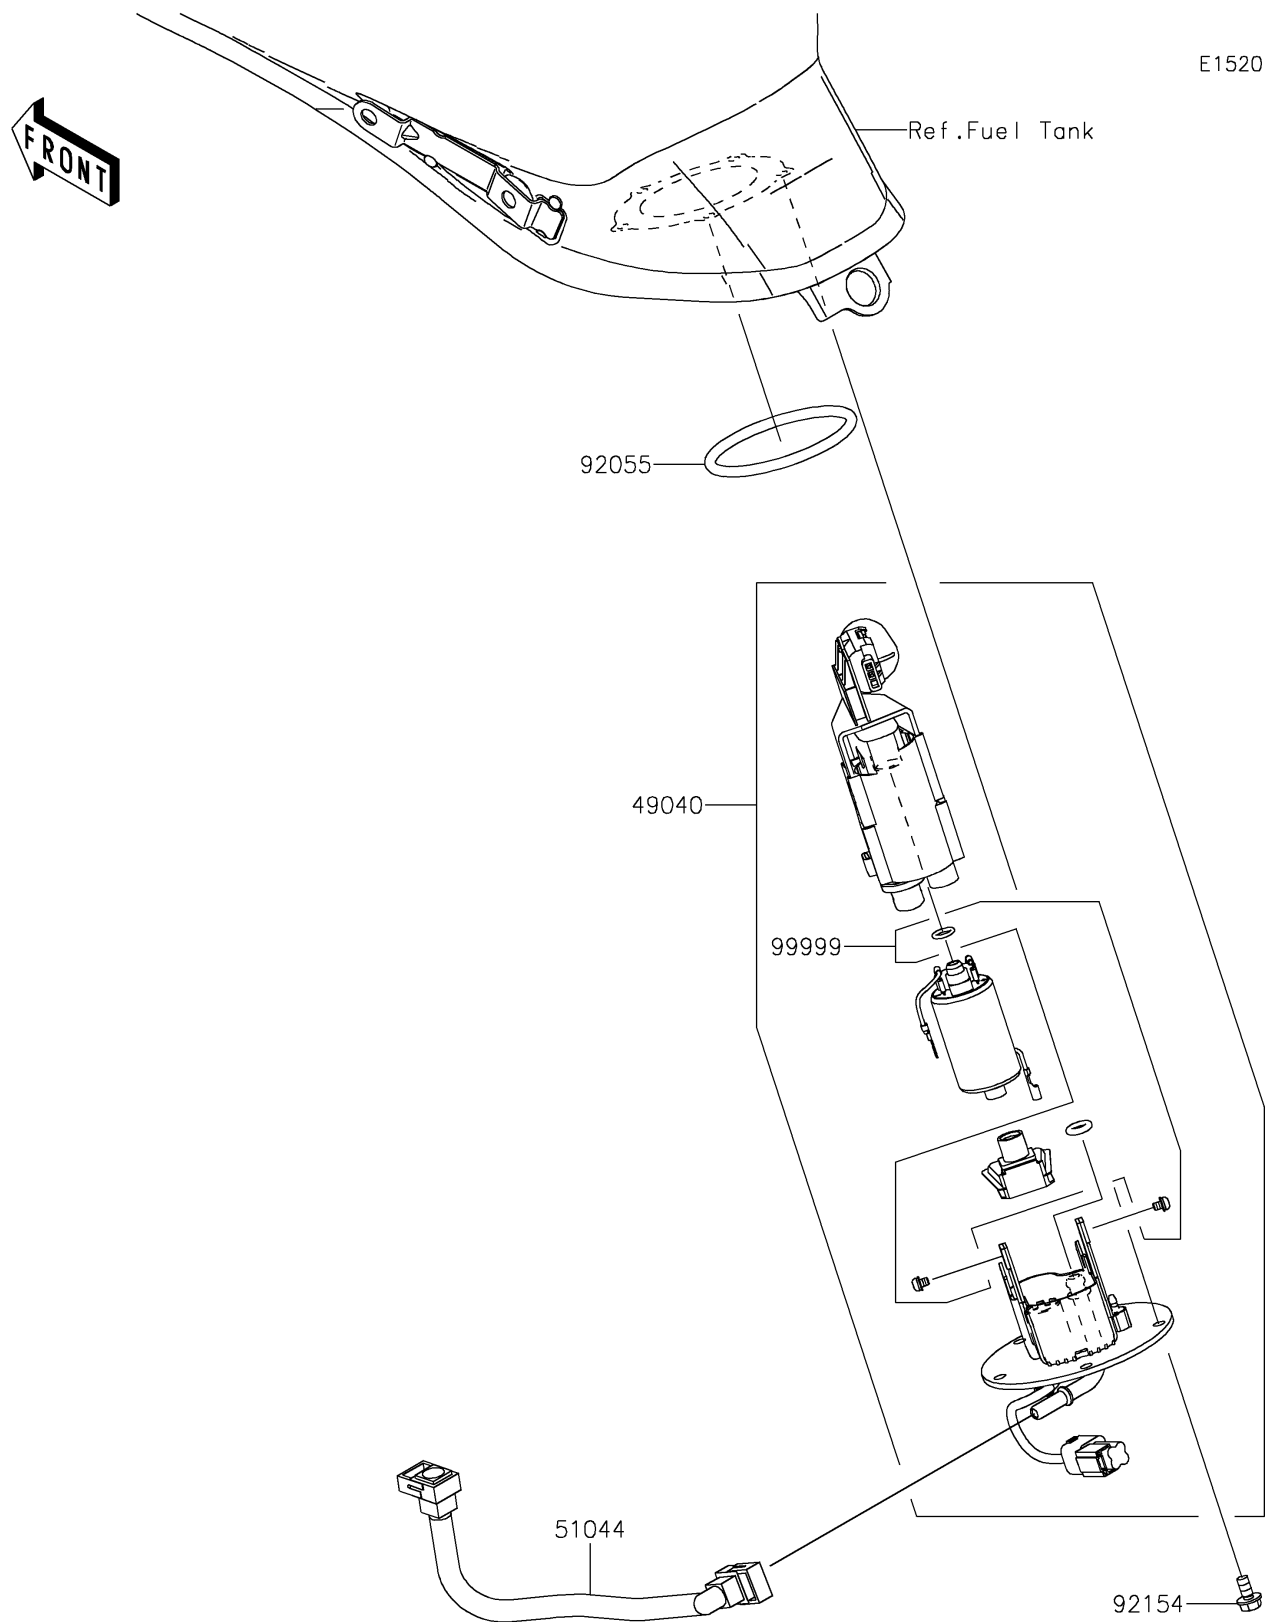

2026 VULCAN® S

PARTS DIAGRAM

Fuel Pump

Kawasaki

Let the Good Times Roll®

2026 VULCAN® S

PARTS LIST

Fuel Pump

ITEM NAME	PART NUMBER	QUANTITY
PUMP-FUEL (Ref # 49040)	49040-0738	1
TUBE-ASSY,FUEL (Ref # 51044)	51044-0851	1
RING-O,74.6X5.7 (Ref # 92055)	92055-0728	1
BOLT,FLANGED,6X12 (Ref # 92154)	92154-1848	5
KIT,FUEL FILTER (Ref # 99999)	99999-0525	1