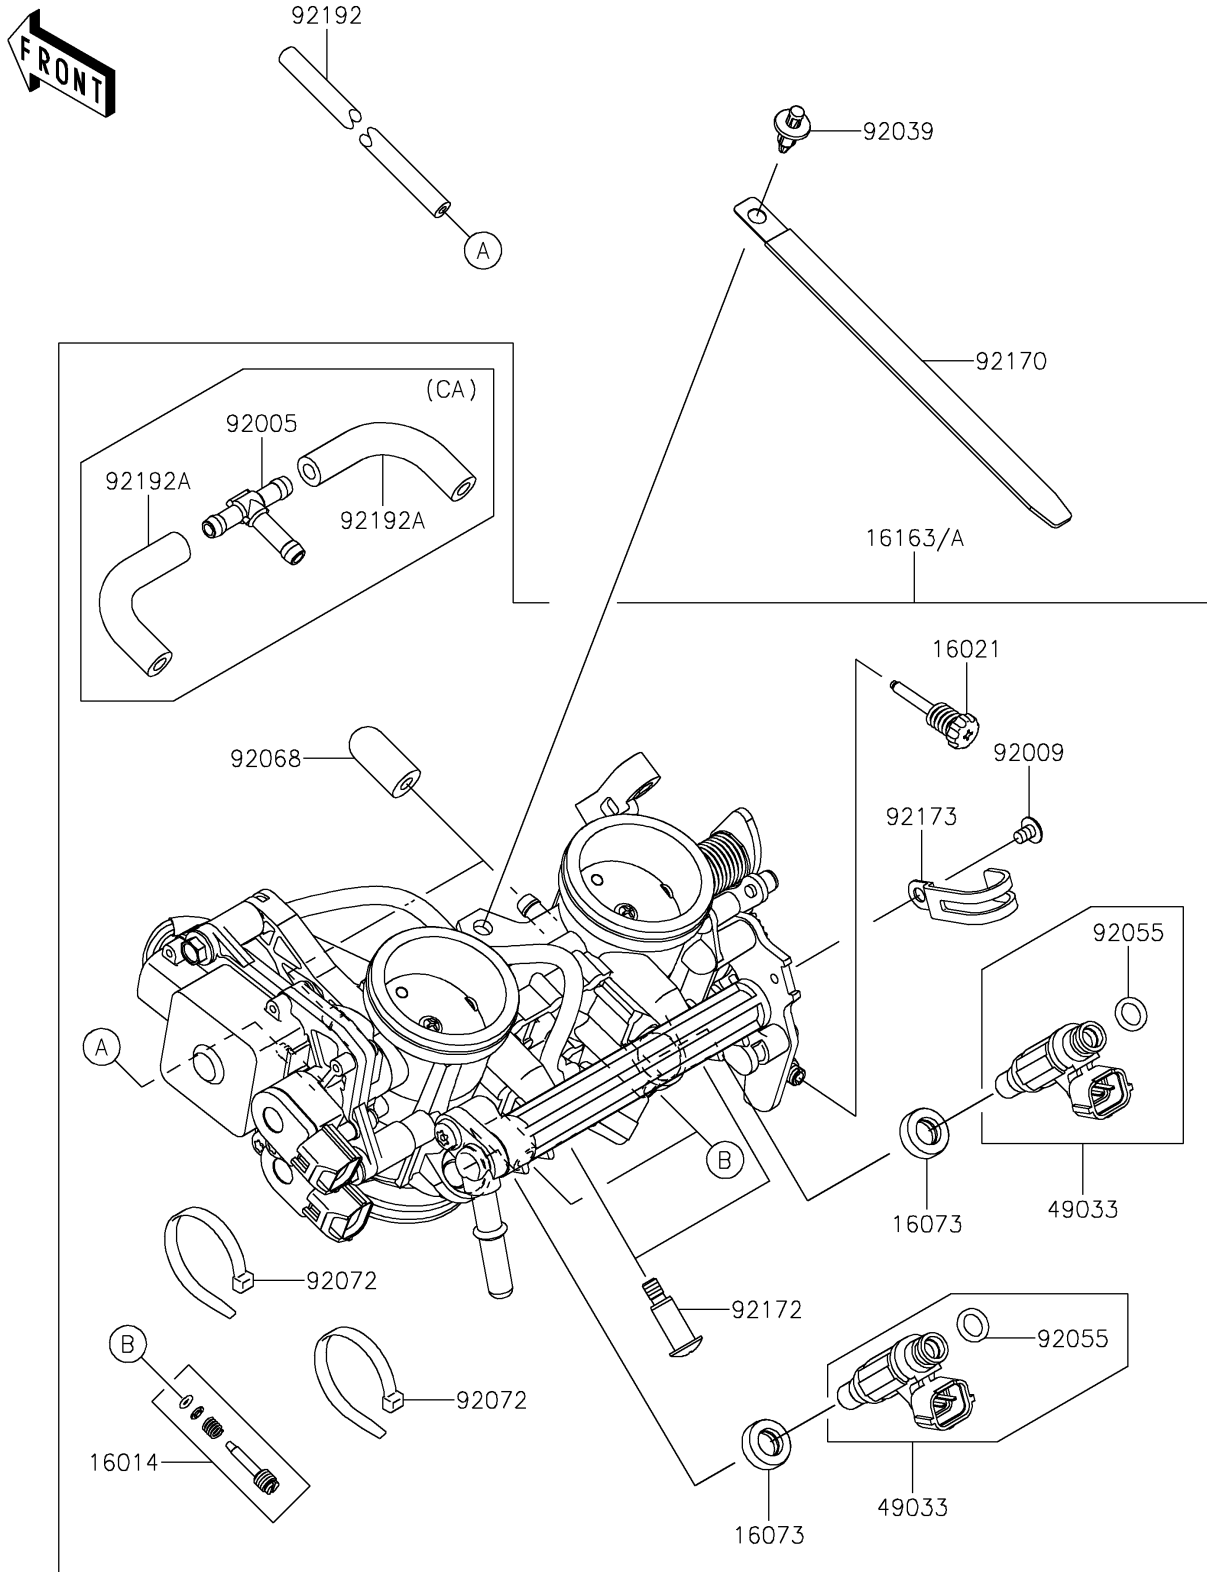

2026 Vulcan S

PARTS DIAGRAM

Throttle

E1510

2026 Vulcan S

PARTS LIST

Throttle

ITEM NAME	PART NUMBER	QUANTITY
SCREW-PILOT AIR (Ref # 16014)	16014-0002	2
SCREW-THROTTLE STOP (Ref # 16021)	16021-0033	1
INSULATOR (Ref # 16073)	16073-3707	2
THROTTLE-ASSY (Ref # 16163)	16163-0827	1
THROTTLE-ASSY (Ref # 16163A)	16163-0838	1
NOZZLE-INJECTION (Ref # 49033)	49033-0011	2
FITTING,3WAY (Ref # 92005)	92005-0730	1
SCREW,CLAMP (Ref # 92009)	92009-1860	1
RIVET (Ref # 92039)	92039-0068	1
RING-O,INJECTION NOZZLE (Ref # 92055)	92055-1622	2
PLUG,12X25 (Ref # 92068)	92068-006	2
BAND,SUB-HARNESS (Ref # 92072)	92072-0012	2
CLAMP,L=150 (Ref # 92170)	92170-1114	1
SCREW,PIPE INJECTION (Ref # 92172)	92172-0064	2
CLAMP (Ref # 92173)	92173-0288	1
TUBE,3X6.7X300 (Ref # 92192)	92192-0977	1
TUBE (Ref # 92192A)	92192-1045	2