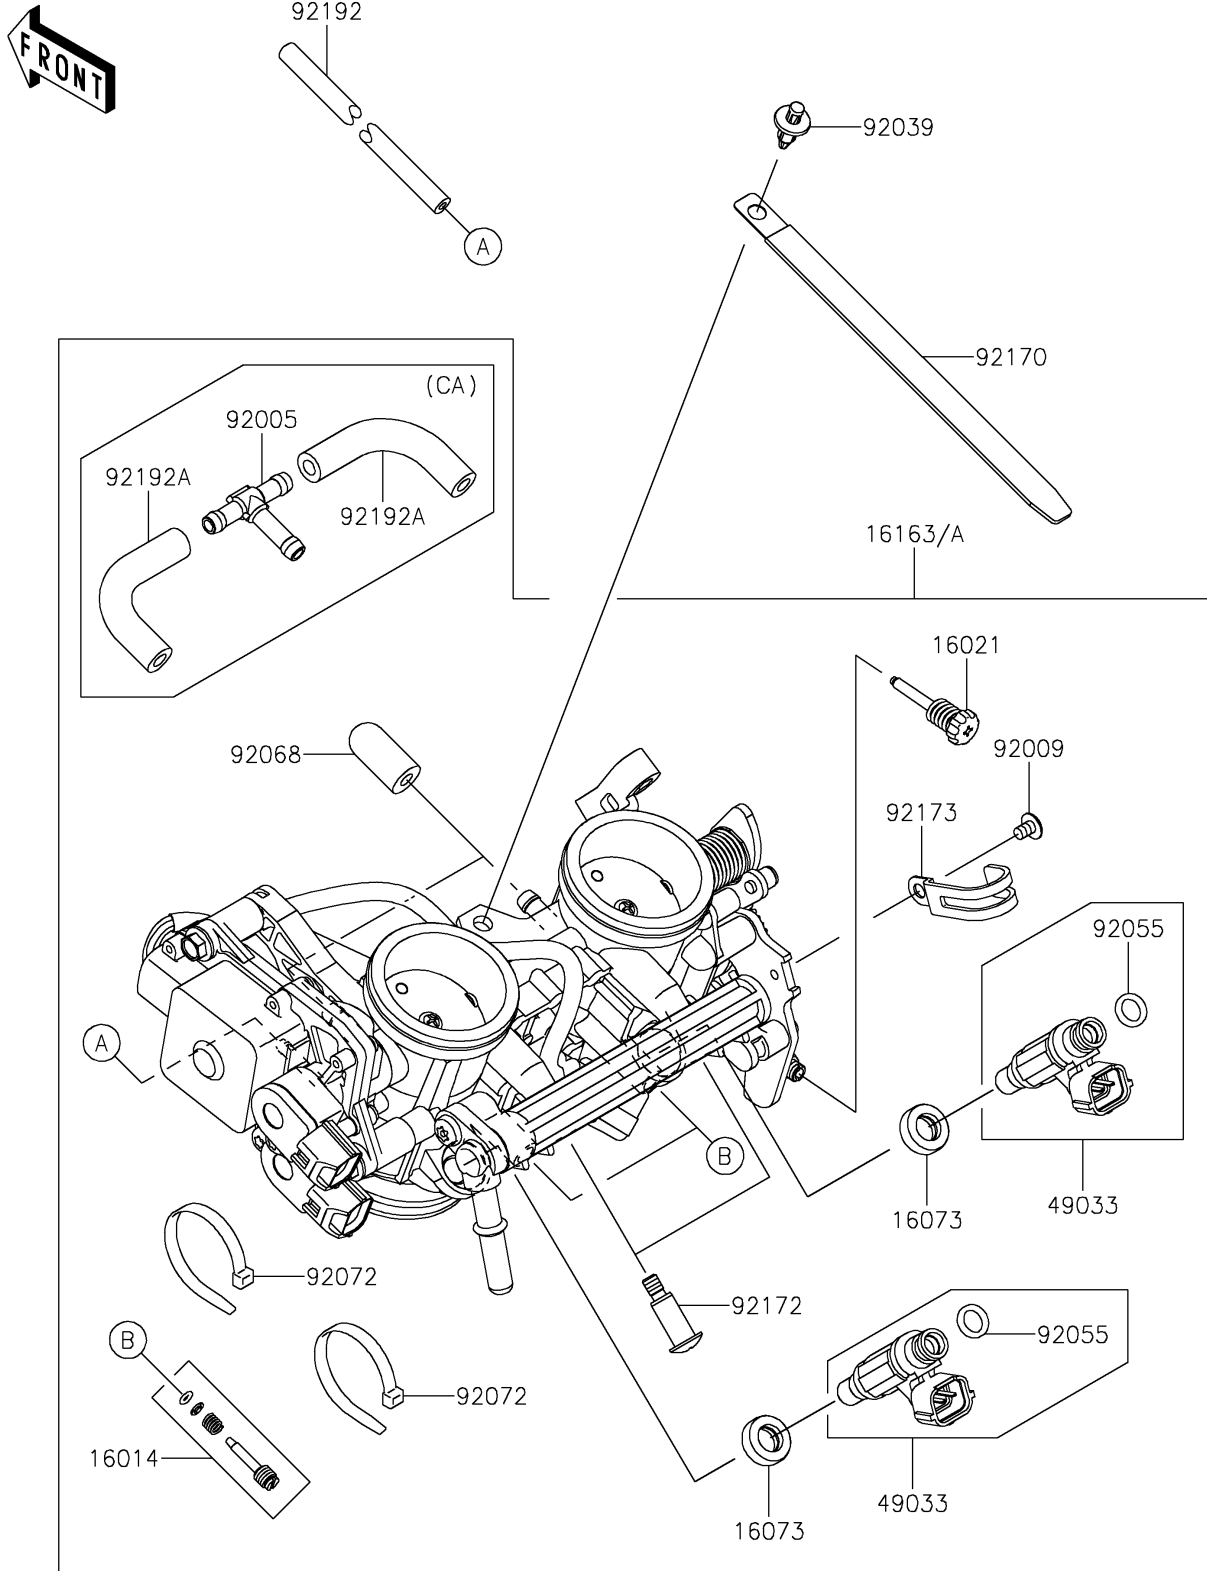

2026 VULCAN® S

PARTS DIAGRAM

Throttle

E1510

2026 VULCAN® S

PARTS LIST

Throttle

ITEM NAME	PART NUMBER	QUANTITY
SCREW-PILOT AIR (Ref # 16014)	16014-0002	2
SCREW-THROTTLE STOP (Ref # 16021)	16021-0033	1
INSULATOR (Ref # 16073)	16073-3707	2
THROTTLE-ASSY (Ref # 16163)	16163-0827	1
THROTTLE-ASSY (Ref # 16163A)	16163-0838	1
NOZZLE-INJECTION (Ref # 49033)	49033-0011	2
FITTING,3WAY (Ref # 92005)	92005-0730	1
SCREW,CLAMP (Ref # 92009)	92009-1860	1
RIVET (Ref # 92039)	92039-0068	1
RING-O,INJECTION NOZZLE (Ref # 92055)	92055-1622	2
PLUG,12X25 (Ref # 92068)	92068-006	2
BAND,SUB-HARNESS (Ref # 92072)	92072-0012	2
CLAMP,L=150 (Ref # 92170)	92170-1114	1
SCREW,PIPE INJECTION (Ref # 92172)	92172-0064	2
CLAMP (Ref # 92173)	92173-0288	1
TUBE,3X6.7X300 (Ref # 92192)	92192-0977	1
TUBE (Ref # 92192A)	92192-1045	2