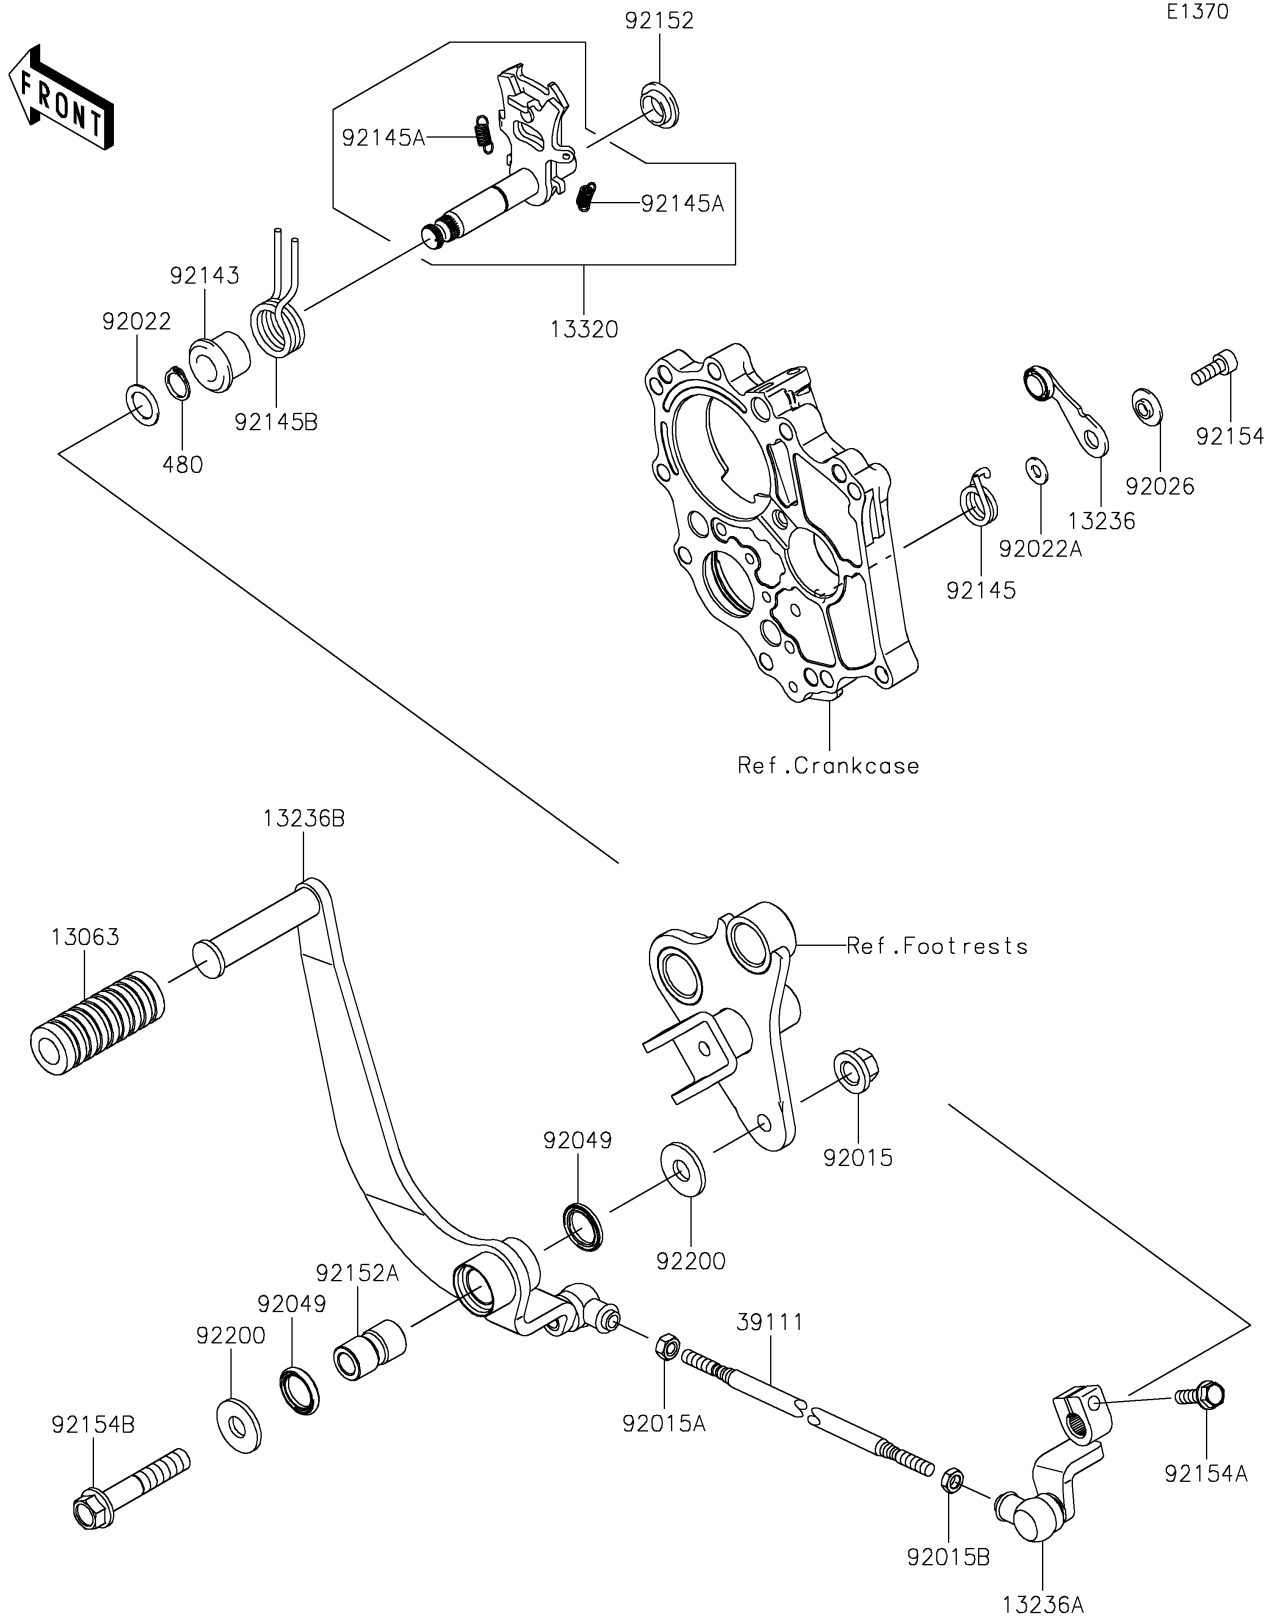

2026 VULCAN® S

PARTS DIAGRAM

Gear Change Mechanism

E1370

2026 VULCAN® S

PARTS LIST

Gear Change Mechanism

Kawasaki

Let the Good Times Roll®

ITEM NAME

PART NUMBER

QUANTITY
