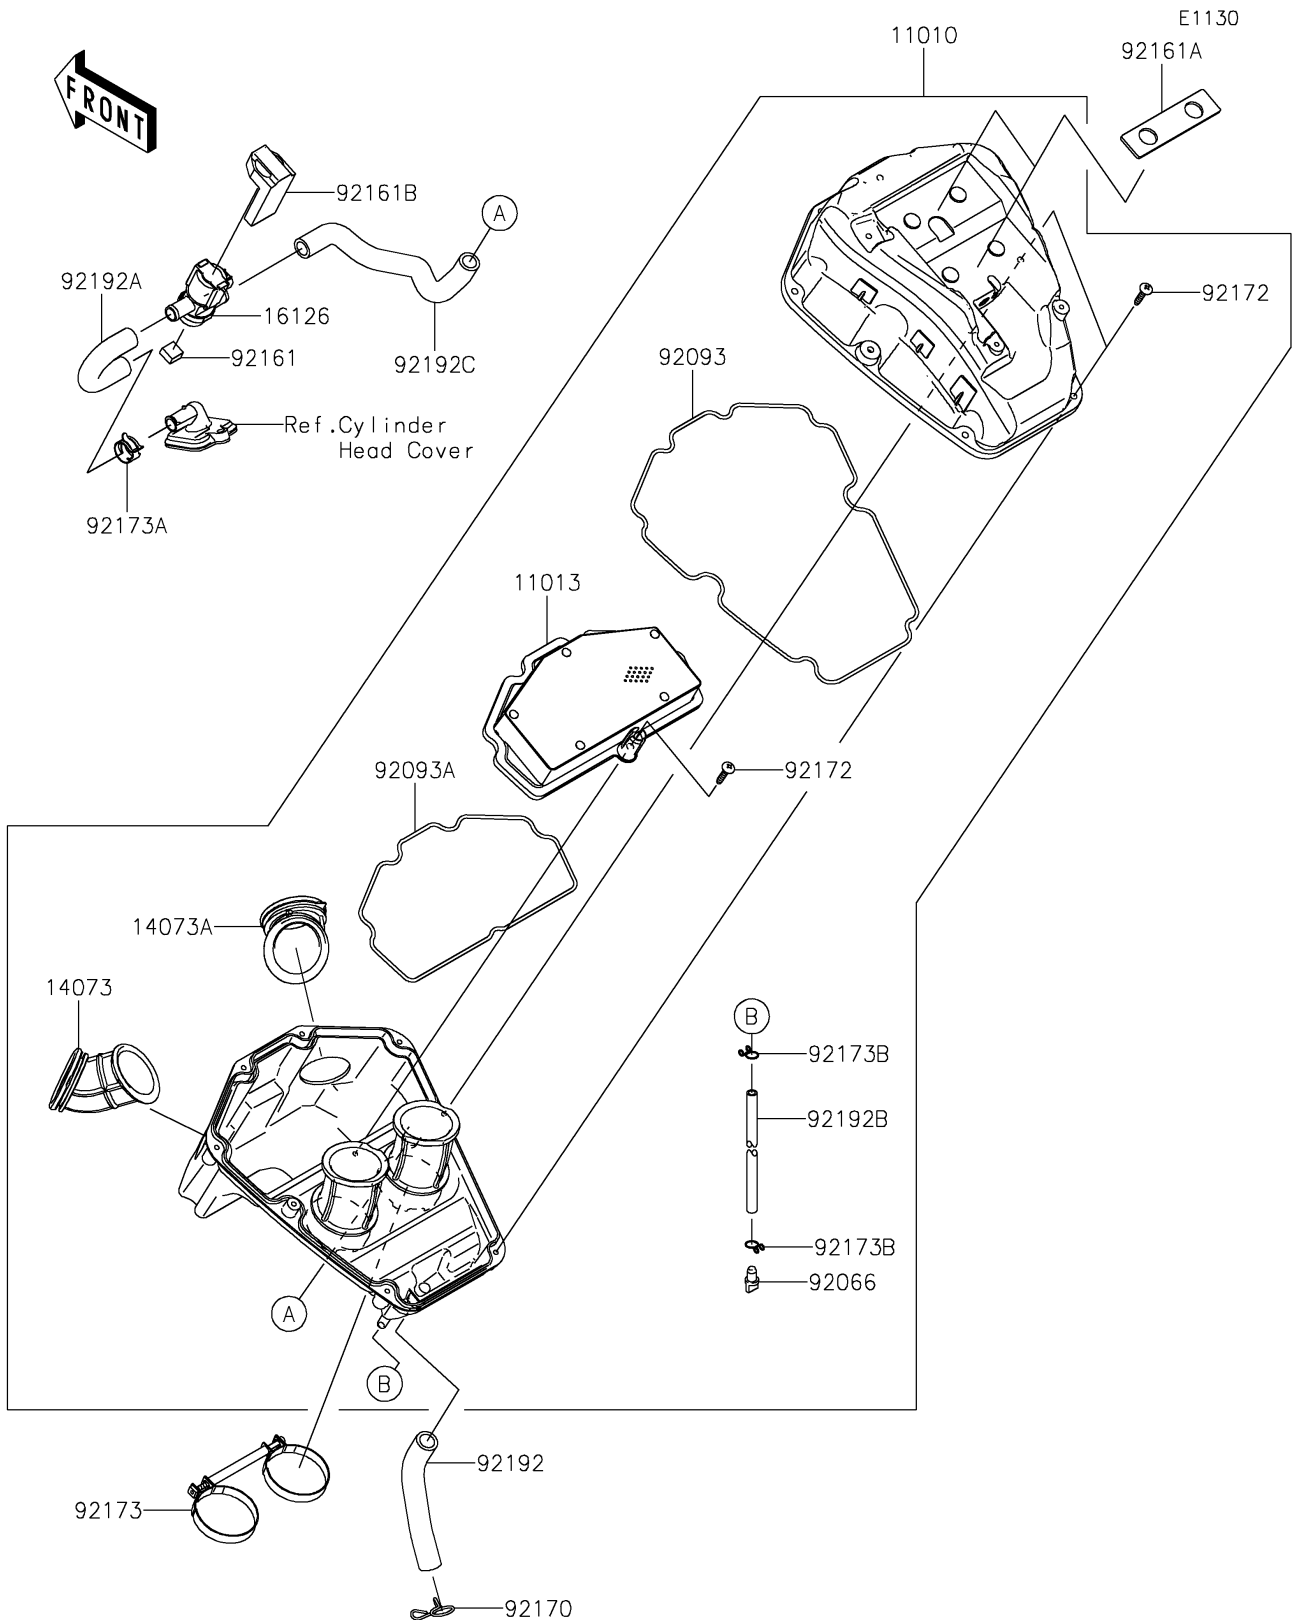

2026 Vulcan S

PARTS DIAGRAM

Air Cleaner

2026 Vulcan S

PARTS LIST

Air Cleaner

ITEM NAME	PART NUMBER	QUANTITY
FILTER-ASSY-AIR (Ref # 11010)	11010-0873	1
ELEMENT-AIR FILTER (Ref # 11013)	11013-0745	1
DUCT,INTAKE,LH (Ref # 14073)	14073-0799	1
DUCT,INTAKE,RH (Ref # 14073A)	14073-0800	1
VALVE,AIR SWITCHING (Ref # 16126)	16126-0743	1
PLUG,DRAIN (Ref # 92066)	92066-0782	1
SEAL (Ref # 92093)	92093-0610	1
SEAL,ELEMENT (Ref # 92093A)	92093-0611	1
DAMPER (Ref # 92161)	92161-1374	1
DAMPER (Ref # 92161A)	92161-1428	2
DAMPER (Ref # 92161B)	92161-1933	1
CLAMP (Ref # 92170)	92170-1017	1
SCREW,5X25 (Ref # 92172)	92172-0891	9
CLAMP (Ref # 92173)	92173-1698	1
CLAMP (Ref # 92173A)	92173-2344	1
CLAMP,10MM (Ref # 92173B)	92173-2400	2
TUBE,BREATHER (Ref # 92192)	92192-0958	1
TUBE,ASV-HEAD (Ref # 92192A)	92192-0960	1
TUBE,DRAIN,L=245 (Ref # 92192B)	92192-1380	1
TUBE,ASV-A/C (Ref # 92192C)	92192-1381	1