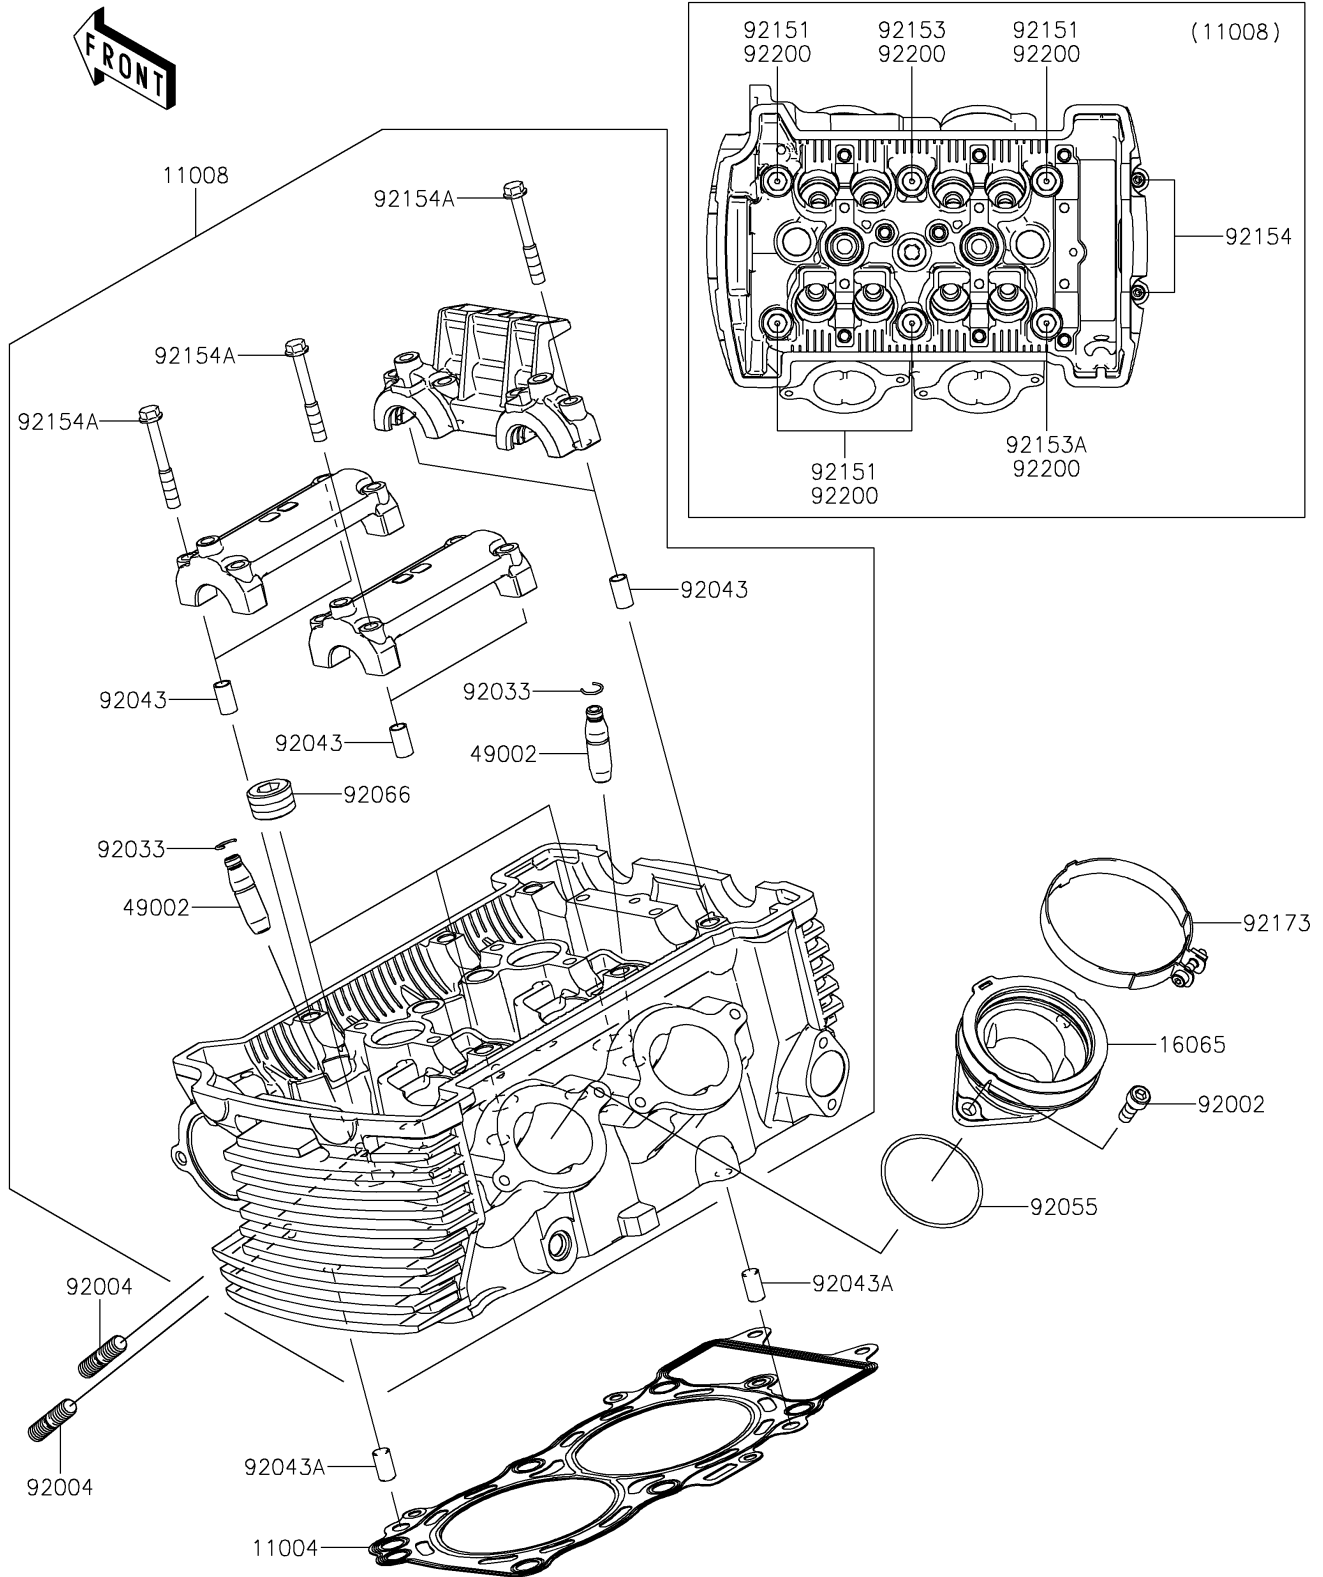

## PARTS DIAGRAM

### Cylinder Head

E1111

## PARTS LIST

### Cylinder Head

ITEM NAME	PART NUMBER	QUANTITY
GASKET-HEAD (Ref # 11004)	11004-0064	1
HEAD-COMP-CYLINDER (Ref # 11008)	11008-0992	1
HOLDER-CARBURETOR (Ref # 16065)	16065-0128	2
GUIDE-VALVE (Ref # 49002)	49002-1116	8
BOLT,6X16 (Ref # 92002)	92002-1143	4
STUD,8X22 (Ref # 92004)	92004-0025	4
RING-SNAP (Ref # 92033)	92033-1247	8
PIN,6.2X8X14 (Ref # 92043)	92043-1263	6
PIN,8X14 (Ref # 92043A)	92043-1567	2
RING-O,47X1.9 (Ref # 92055)	92055-1600	2
PLUG,PT1/2X12.5 (Ref # 92066)	92066-0002	3
BOLT,10X158 (Ref # 92151)	92151-1152	4
BOLT,FLANGED-SMALL,10X176 (Ref # 92153)	92153-0972	1
BOLT,FLANGED-SMALL,10X80 (Ref # 92153A)	92153-1321	1
BOLT,SOCKET,6X30 (Ref # 92154)	92154-0116	2
BOLT,FLANGED,6X45 (Ref # 92154A)	92154-3737	12
CLAMP (Ref # 92173)	92173-0239	2
WASHER,10.5X19X2.3 (Ref # 92200)	92200-0363	6